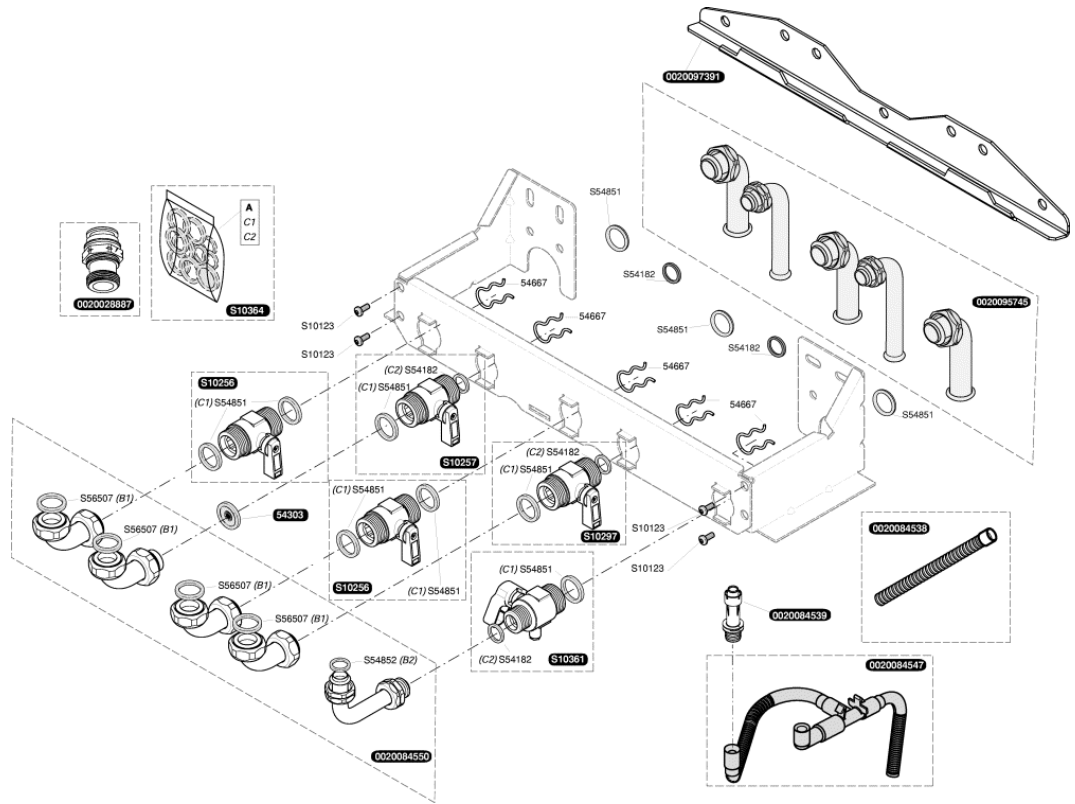

| | | |
|------------|----|---------------------------|
| 0020018437 | 1 | Raccord gaz |
| 0020018438 | 10 | Joint torique (x10) |
| 0020018439 | 5 | Joint plat (x5) |
| 0020018444 | 10 | Joint plat (x10) |
| 0020018447 | 10 | Vis (x10) |
| 0020038626 | 10 | Vis (x10) |
| 0020079474 | 10 | Rondelle (x10) |
| 0020084498 | 1 | Tube d'amenée d'air frais |
| 0020084502 | 1 | Vanne gaz |

FS36_00

| | | |
|------------|-----|---------------------------------|
| 0020084543 | 1 | support plastique bas |
| 0020084544 | 1 | support plastique haut |
| 0020084545 | 1 | Vase d'expansion 10 L |
| 2000801950 | 20 | Joint torique (x20) |
| 54066 | 100 | Joint (x100) |
| 54933 | 25 | Vis (x25) |
| S10455 | 1 | Flexible |
| S10644 | 1 | Rallonge prise de pression vase |
| S54662 | 10 | Clip 10 mm (x10) |

| | | |
|------------|-----|----------------------------|
| 0020028887 | 1 | Raccord clapet anti-retour |
| 0020084538 | 1 | Flexible évacuation |
| 0020084539 | 1 | Tube de purge |
| 0020084547 | 1 | Flexible évacuation disco |
| 0020084550 | 1 | Sachet de raccordement |
| 0020095745 | 1 | Kit raccordement |
| 0020097391 | 1 | Barrette d'accrochage |
| 54303 | 10 | Limiteur de débit (x10) |
| 54667 | 10 | Clip (x10) |
| S10123 | 25 | Vis (x25) |
| S10256 | 1 | Robinet chauffage |
| S10257 | 1 | Robinet eau froide |
| S10297 | 1 | Raccord eau chaude |
| S10361 | 1 | Robinet gaz |
| S10364 | 1 | Sachet joints plaque |
| S54182 | 100 | Joint 1/2 (x100) |
| S54851 | 100 | Joint 3/4 (x100) |
| S54852 | 100 | Joint 1/2 (x100) |
| S56507 | 50 | Joint 3/4 (x50) |