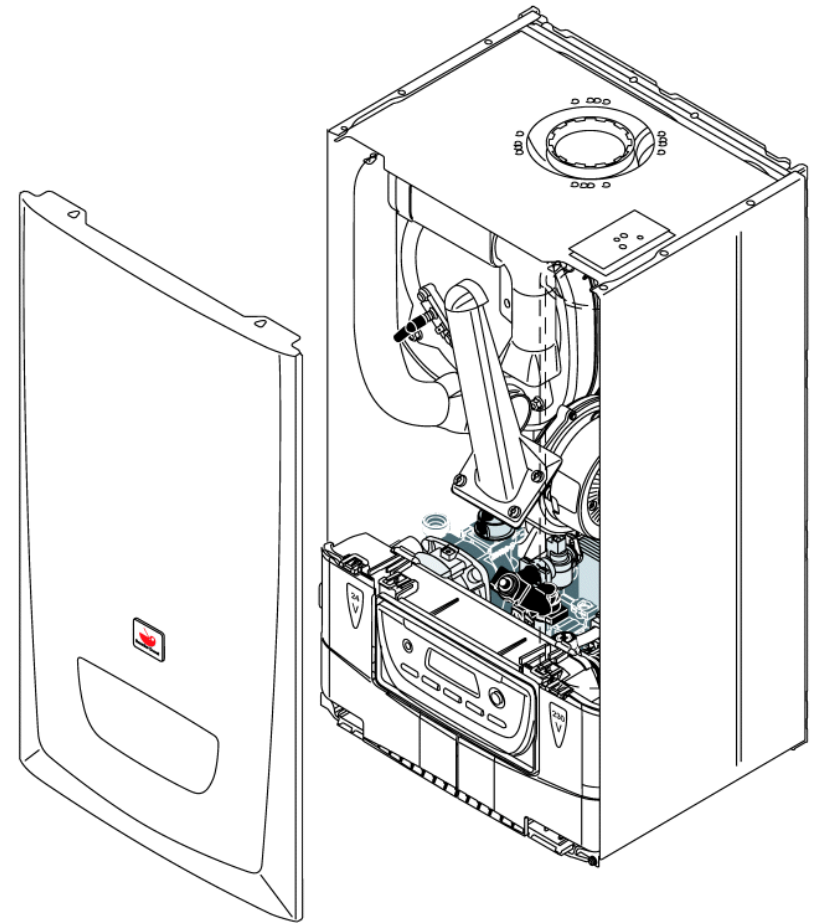

| | | |
|------------|-----|----------------------------|
| 0020028887 | 1 | Raccord clapet anti-retour |
| 0020084538 | 1 | Flexible évacuation |
| 0020084539 | 1 | Tube de purge |
| 0020084547 | 1 | Flexible évacuation disco |
| 0020084550 | 1 | Sachet de raccordement |
| 0020095745 | 1 | Kit raccordement |
| 0020097391 | 1 | Barrette d'accrochage |
| 54303 | 10 | Limiteur de débit (x10) |
| 54667 | 10 | Clip (x10) |
| S10123 | 25 | Vis (x25) |
| S10256 | 1 | Robinet chauffage |
| S10257 | 1 | Robinet eau froide |
| S10297 | 1 | Raccord eau chaude |
| S10361 | 1 | Robinet gaz |
| S10364 | 1 | Sachet joints plaque |
| S54182 | 100 | Joint 1/2 (x100) |
| S54851 | 100 | Joint 3/4 (x100) |
| S54852 | 100 | Joint 1/2 (x100) |
| S56507 | 50 | Joint 3/4 (x50) |