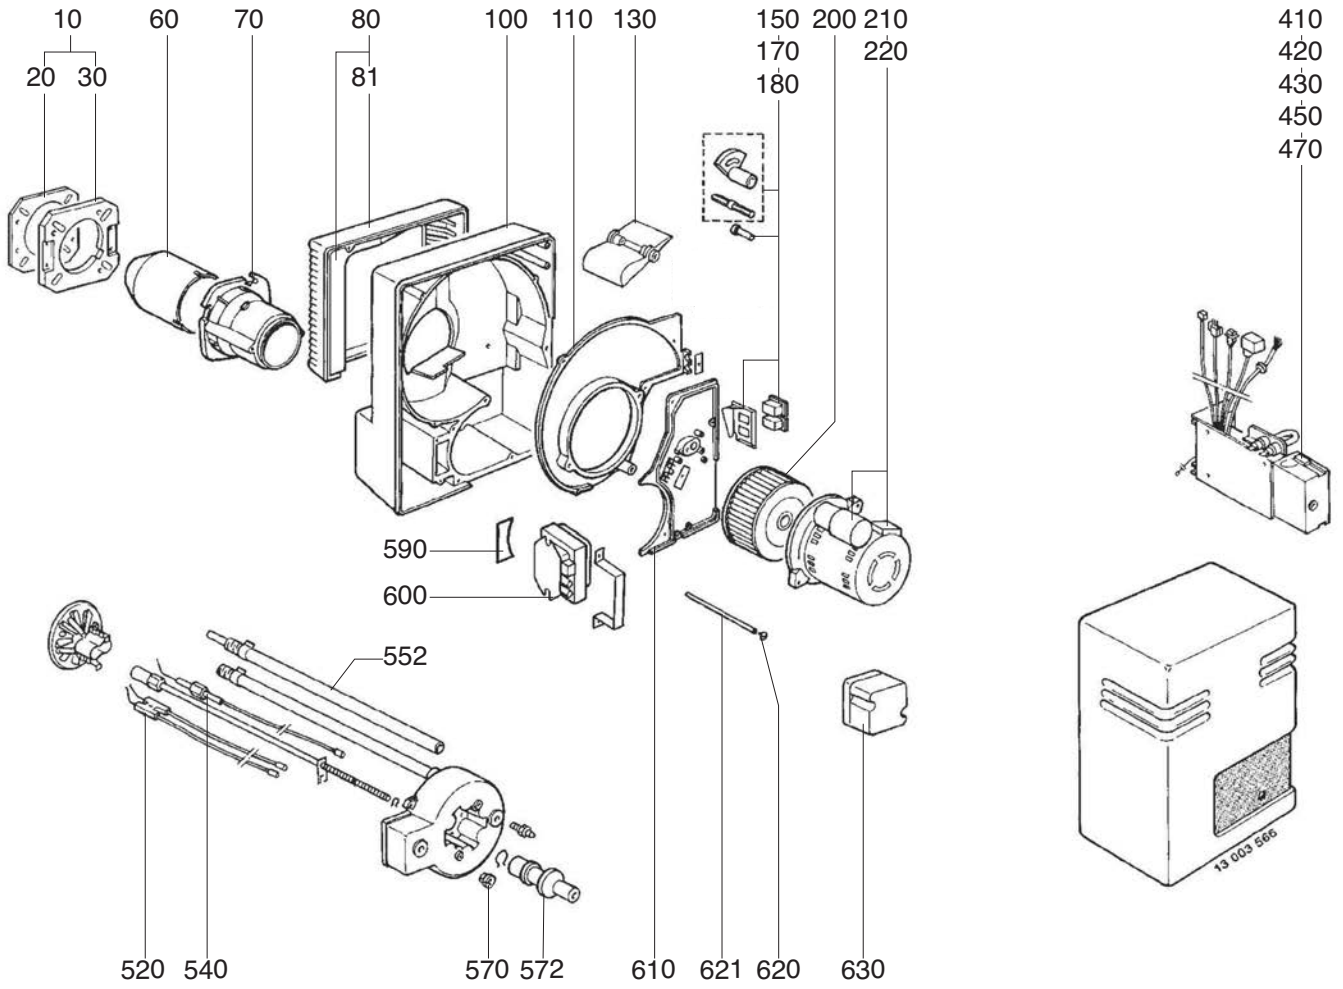

SPARE PARTS EXPLODED VIEW GAS BURNERS

Model

C28 G107/8

R8220240-01 - 22/11/2017

C28 G107/8

Gas burners

1	0318597	C 28 G107/8 P20/50 T1	01-1987	06-2000
2	0318598	C 28 G107/8 P20/50 T2	01-1987	06-2000
3	0318599	C 28 G107/8 P300 T1	01-1987	06-2000
4	0318600	C 28 G107/8 P300 T2	01-1987	06-2000
Col	Reference	Model type	Begin	End