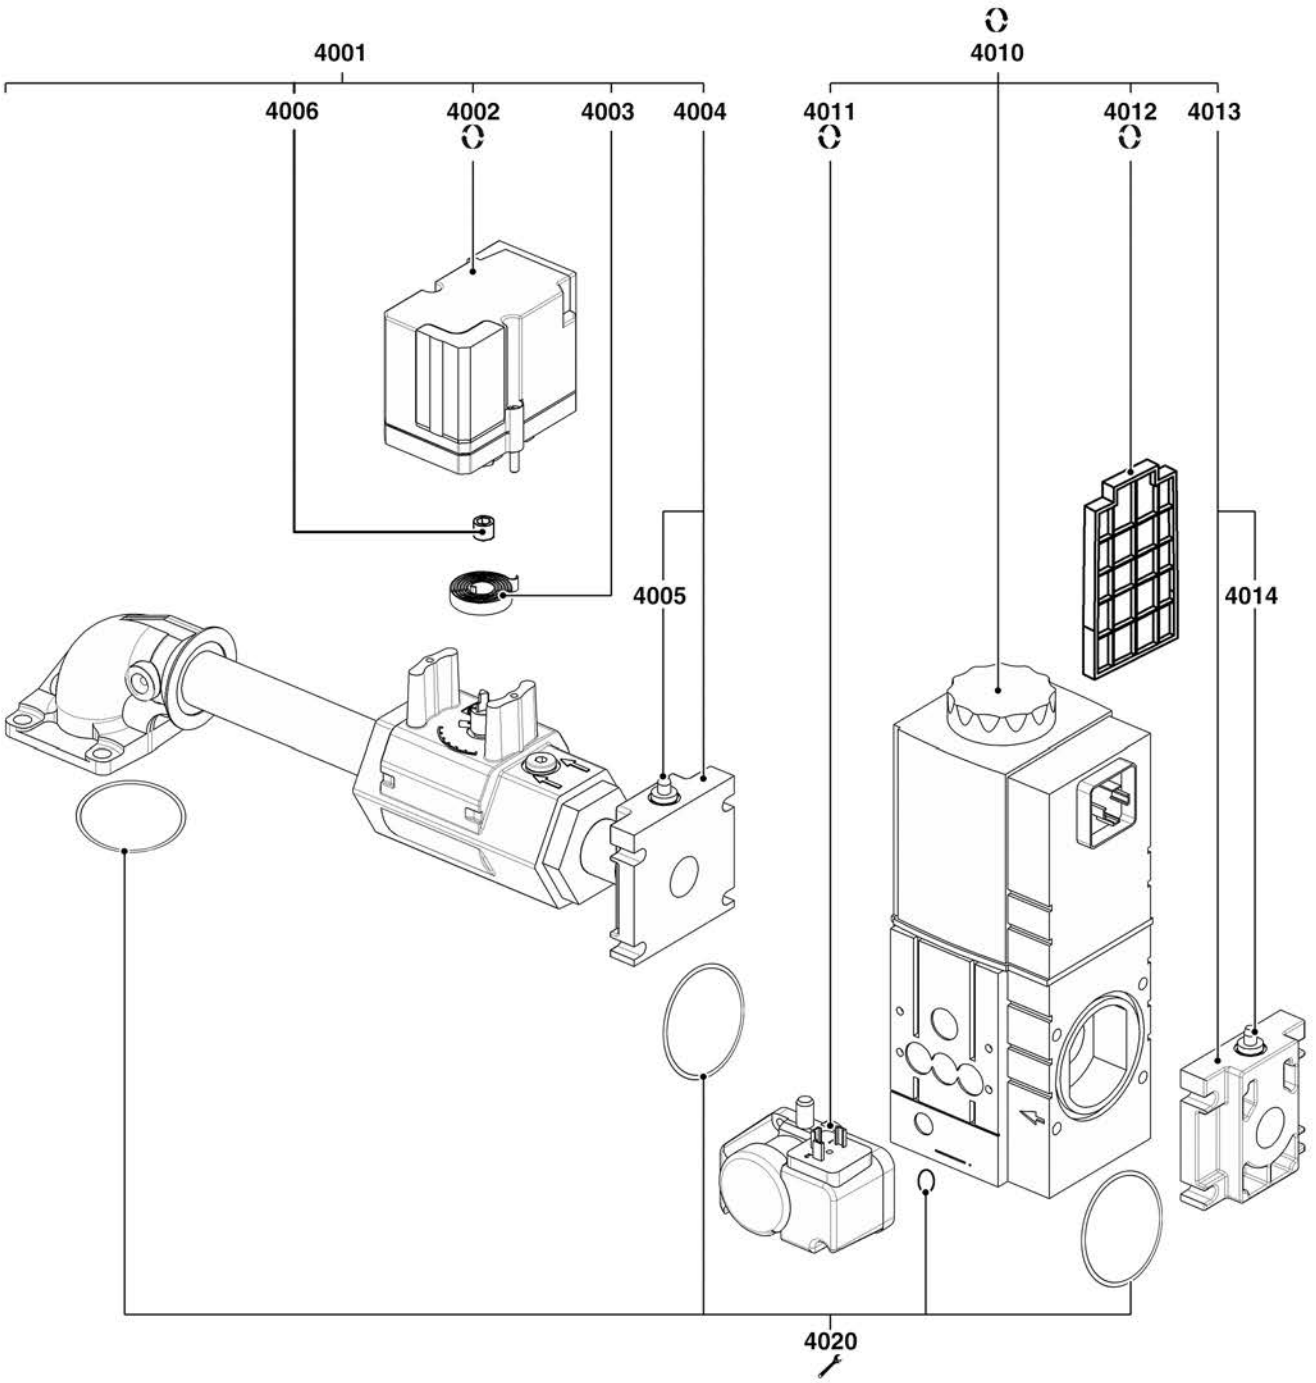

## SPARE PARTS EXPLODED VIEW GAS BURNERS

Model

**CB-NC12-16-21-GX E 9A /TC**

R8220284-02 - 06/11/2018

CB-NC12-16-21-GX E 9A /TC

Gas burners

1	3836592	BB-NC12 GX E 907/8A /TC T1	09-2018	-
2	3836593	BB-NC12 GX E 907/8A /TC T2	09-2018	-
3	3836594	BB-NC16 GX E 907/8A /TC T1	09-2018	-
4	3836595	BB-NC16 GX E 907/8A /TC T2	09-2018	-
5	3836596	BB-NC21 GX E 907/8A /TC T1	09-2018	-
6	3836597	BB-NC21 GX E 907/8A /TC T2	09-2018	-
7	3833507	GT -D411- 3/4IN - RP3/4IN	01-2013	-

4000

☺	Description	Manf. Pt. N	Type	BB-NC12-GX-E-907/8A T1 BB-NC12-GX-E-907/8A T2 BB-NC16-GX-E-907/8A T1 BB-NC16-GX-E-907/8A T2 BB-NC21-GX-E-907/8A T1 BB-NC21-GX-E-907/8A T2 GT-dM11-3/4"-RP3/4"TC																		From	to
				1	2	3	4	5	6	7	8	9	10	11	12	13	14	15	16	17	18		
4000	GAS TRAIN																						
4001	GASTUBE CONN.VALVE CPL. VG2M/NC12-21 BT3	65327258																					
4002	ACTUATOR STE 4,5 B0.37/6-R + CABLE L600	65300527																					
4003	SPIRAL SPRING D.35X6,5X0,6/1,2 NM	13009688																					
4004	FLANGE MBC300 RP3/4	13022709																					
4005	PRESSURE TAP R1/8	13009722																					
4006	RING D12,8/11,4X10/ACTUATOR	13014901																					
4010	GAS VALVE MBC300 SE S22	13021869																					
4011	GAS PRESS.SWITCH GW 150 A5 5-150MB	13010078																					
4012	STRAINER MBC 300	13022415																					
4013	FLANGE MBC300 RP3/4	13022709																					
4014	PRESSURE TAP R1/8	13009722																					
4020	O-RING KIT D34,5X3,5+D74X30+D11X2/MBC300	13022710																					