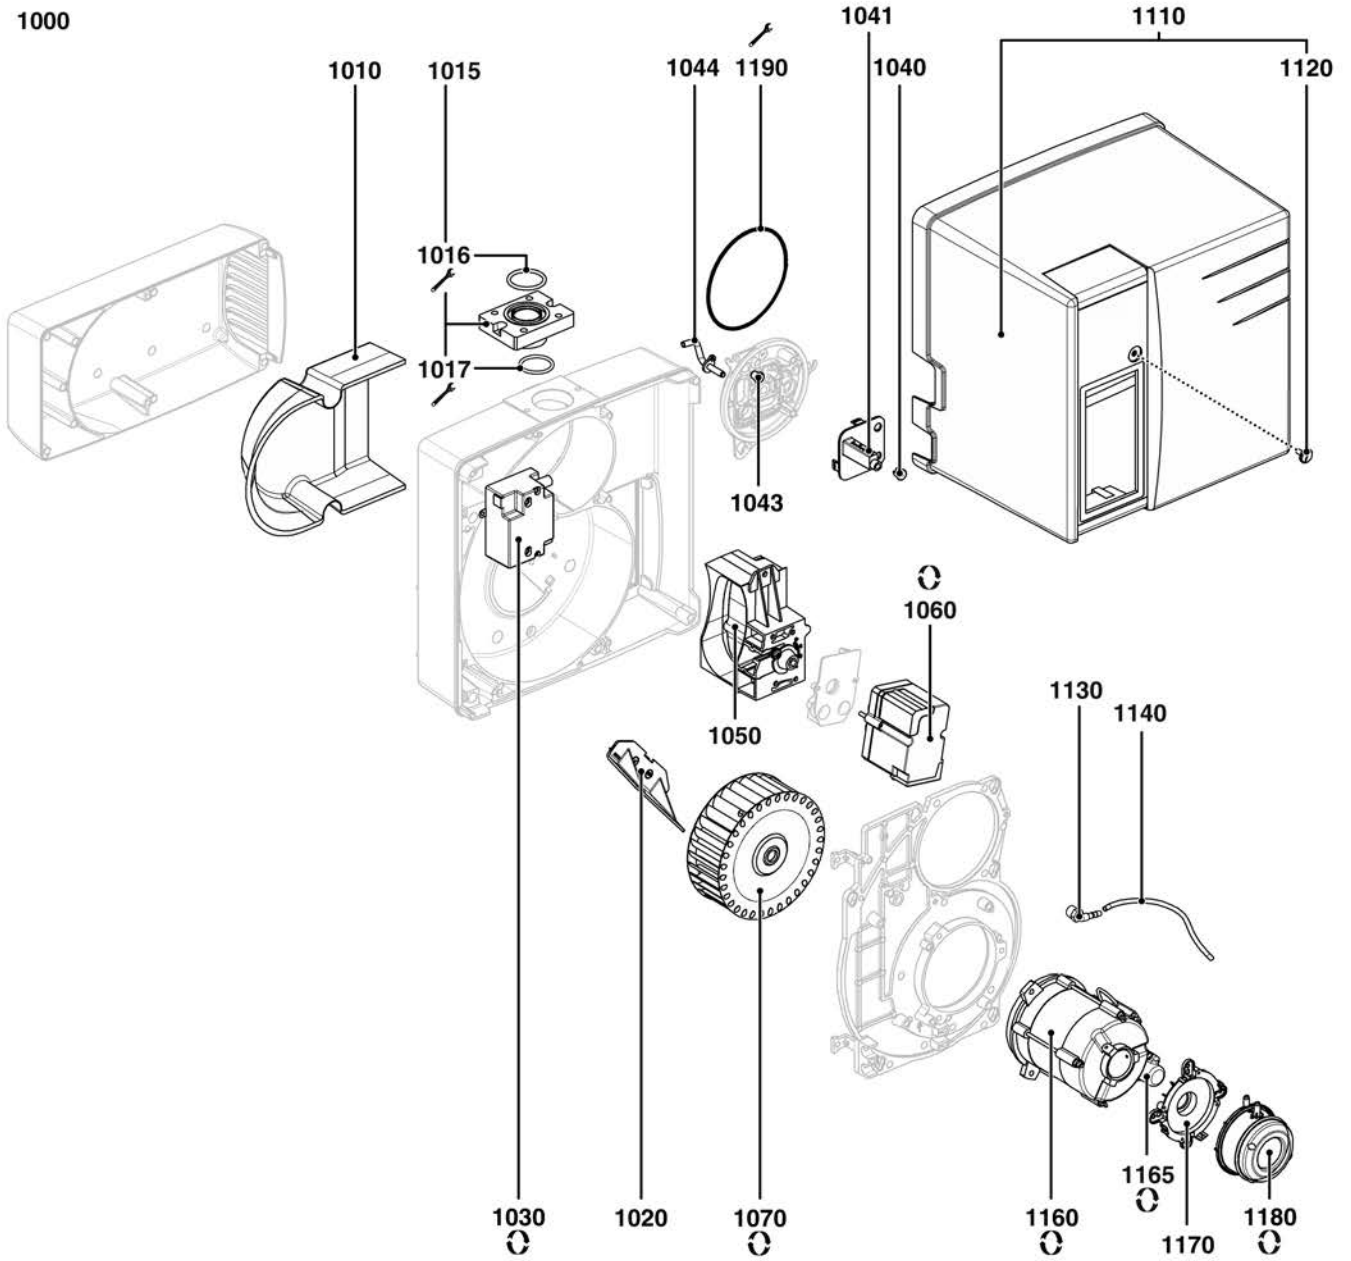

SPARE PARTS EXPLODED VIEW GAS BURNERS

Model

CB-NC12-16-21-GX E 9A /TC

R8220284-02 - 06/11/2018

CB-NC12-16-21-GX E 9A /TC

Gas burners

1	3836592	BB-NC12 GX E 907/8A /TC T1	09-2018	-
2	3836593	BB-NC12 GX E 907/8A /TC T2	09-2018	-
3	3836594	BB-NC16 GX E 907/8A /TC T1	09-2018	-
4	3836595	BB-NC16 GX E 907/8A /TC T2	09-2018	-
5	3836596	BB-NC21 GX E 907/8A /TC T1	09-2018	-
6	3836597	BB-NC21 GX E 907/8A /TC T2	09-2018	-
7	3833507	GT -D411- 3/4IN - RP3/4IN	01-2013	-

Col	Reference	Model type	Begin	End

1000

1500