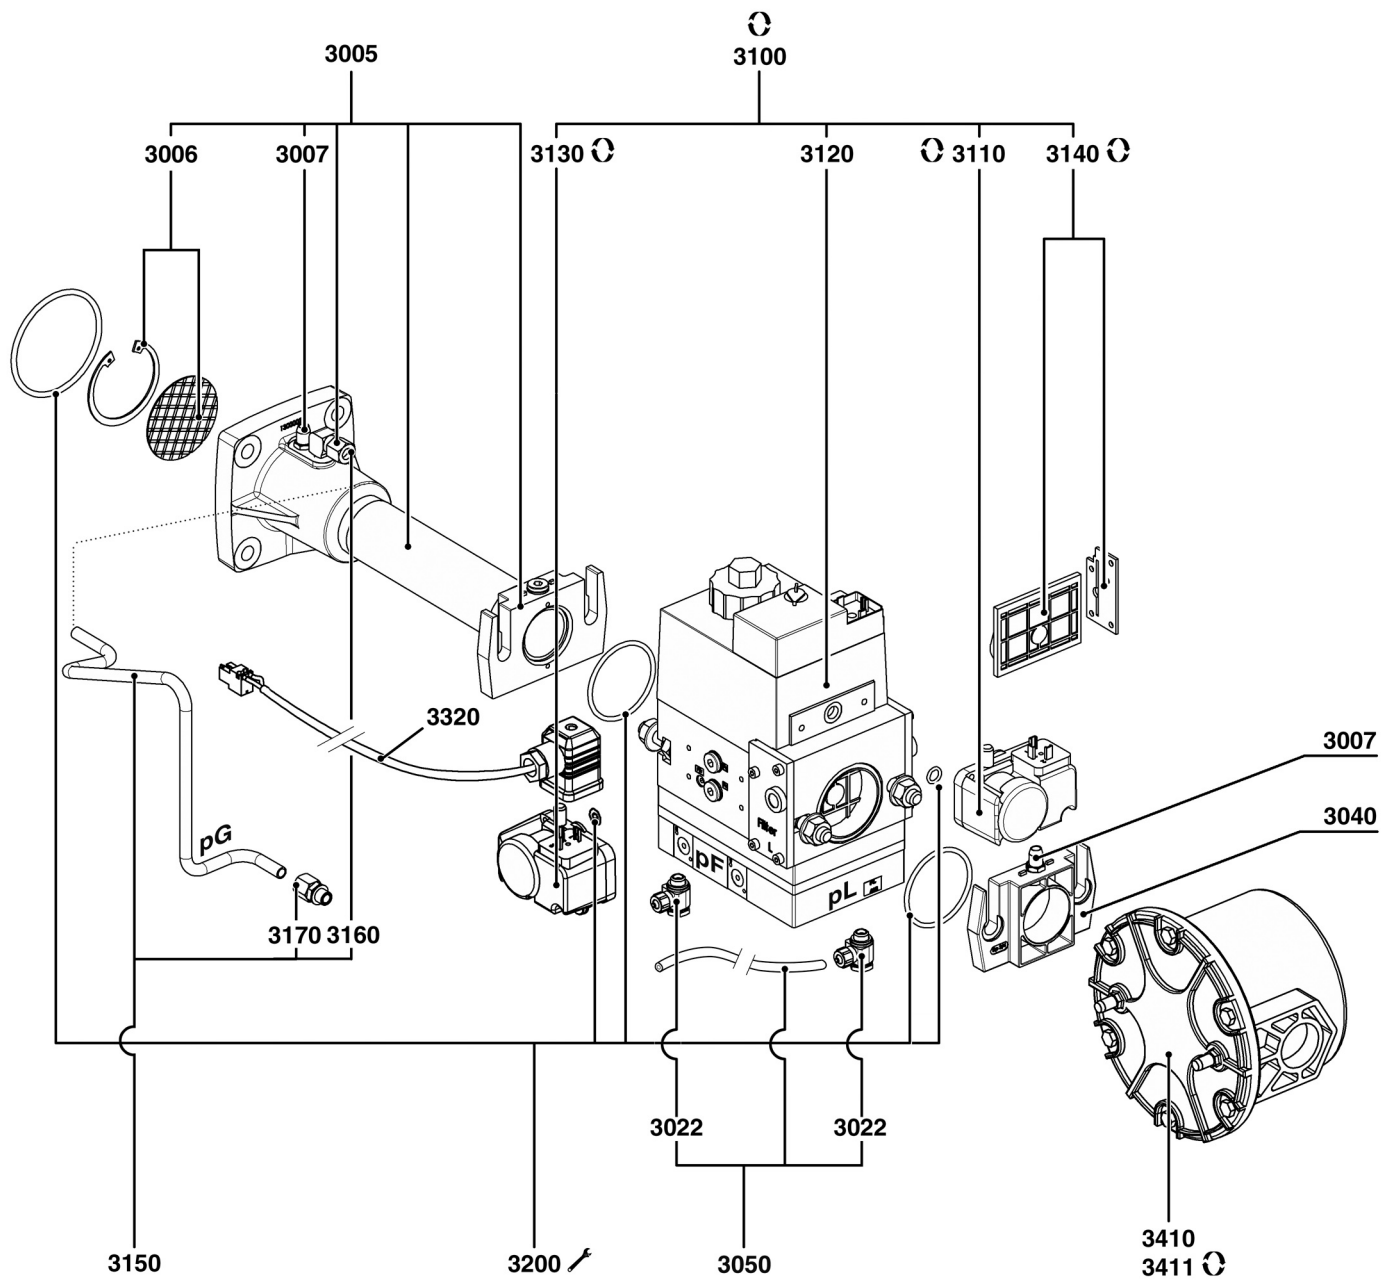

elco

SPARE PARTS EXPLODED VIEW GAS BURNERS

Model

GT-VGx.xx DP/TC-NCxx GX5A/TC

R8220108-01 - 17/10/2014

1	3833654	GT-d337 - 3/4"-Rp1" /TC	10-2012	-
2	3833691	GT-d340 - 1"1/4-Rp1"1/4 /TC	12-2012	-
3	3833655	GT-d338 - 1"1/4-Rp2" /TC	06-2012	-
4	3833656	GT-d339 - 1"1/2-Rp2" /TC	09-2012	-
5	3834009	GT-s319-65-DN65 /TC	08-2014	-
6	3834008	GT-s318-2"-Rp2" /TC	12-2012	-
Col	Reference	Model type	Begin	End