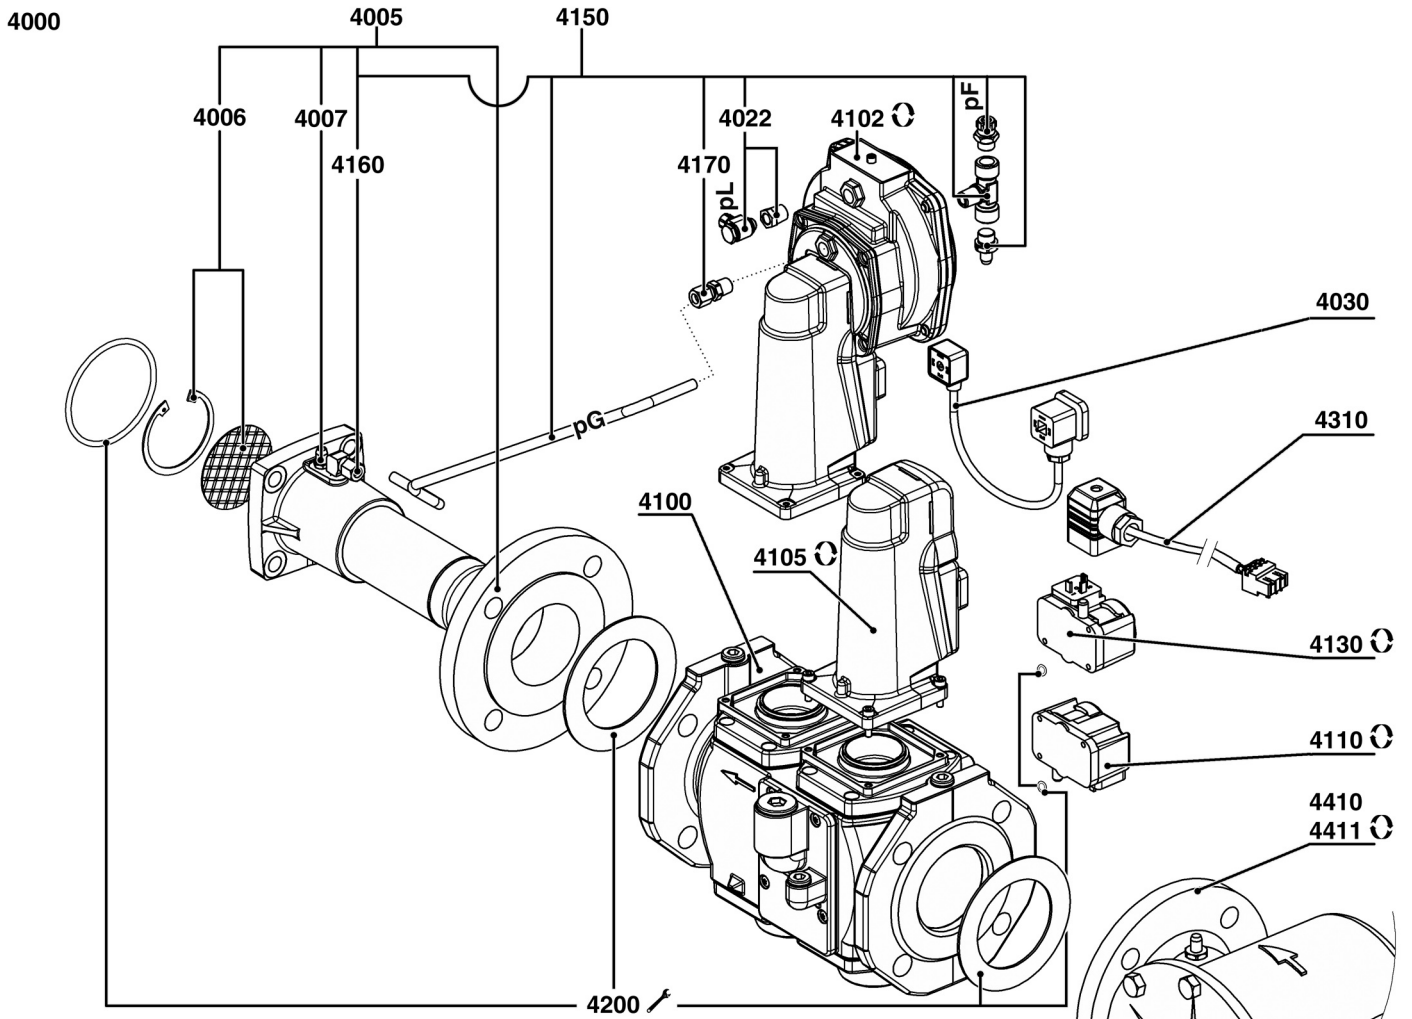

elco

SPARE PARTS EXPLODED VIEW GAS BURNERS

Model

GT-VGx.xx DP/TC-NCxx GX5A/TC

R8220108-01 - 17/10/2014

1	3833654	GT-d337 - 3/4"-Rp1" /TC	10-2012	-
2	3833691	GT-d340 - 1"1/4-Rp1"1/4 /TC	12-2012	-
3	3833655	GT-d338 - 1"1/4-Rp2" /TC	06-2012	-
4	3833656	GT-d339 - 1"1/2-Rp2" /TC	09-2012	-
5	3834009	GT-s319-65-DN65 /TC	08-2014	-
6	3834008	GT-s318-2"-Rp2" /TC	12-2012	-
Col	Reference	Model type	Begin	End