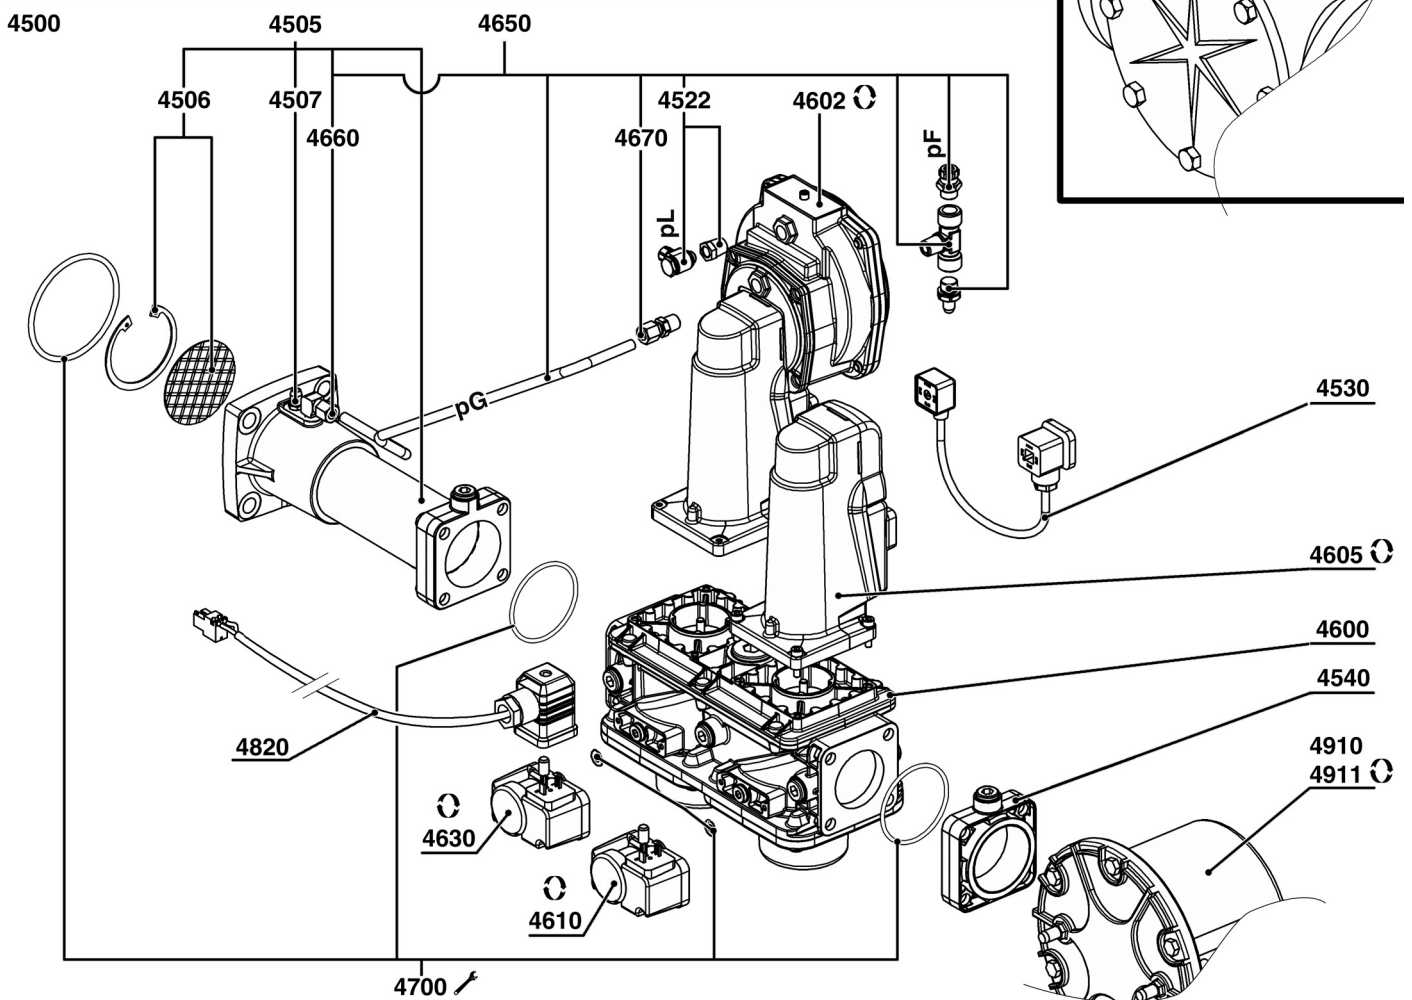

elco

SPARE PARTS EXPLODED VIEW GAS BURNERS

Model

GT-VGx.xx DP/TC-NCxx GX5A/TC

R8220108-01 - 17/10/2014

1	3833654	GT-d337 - 3/4"-Rp1" /TC	10-2012	-
2	3833691	GT-d340 - 1"1/4-Rp1"1/4 /TC	12-2012	-
3	3833655	GT-d338 - 1"1/4-Rp2" /TC	06-2012	-
4	3833656	GT-d339 - 1"1/2-Rp2" /TC	09-2012	-
5	3834009	GT-s319-65-DN65 /TC	08-2014	-
6	3834008	GT-s318-2"-Rp2" /TC	12-2012	-
Col	Reference	Model type	Begin	End