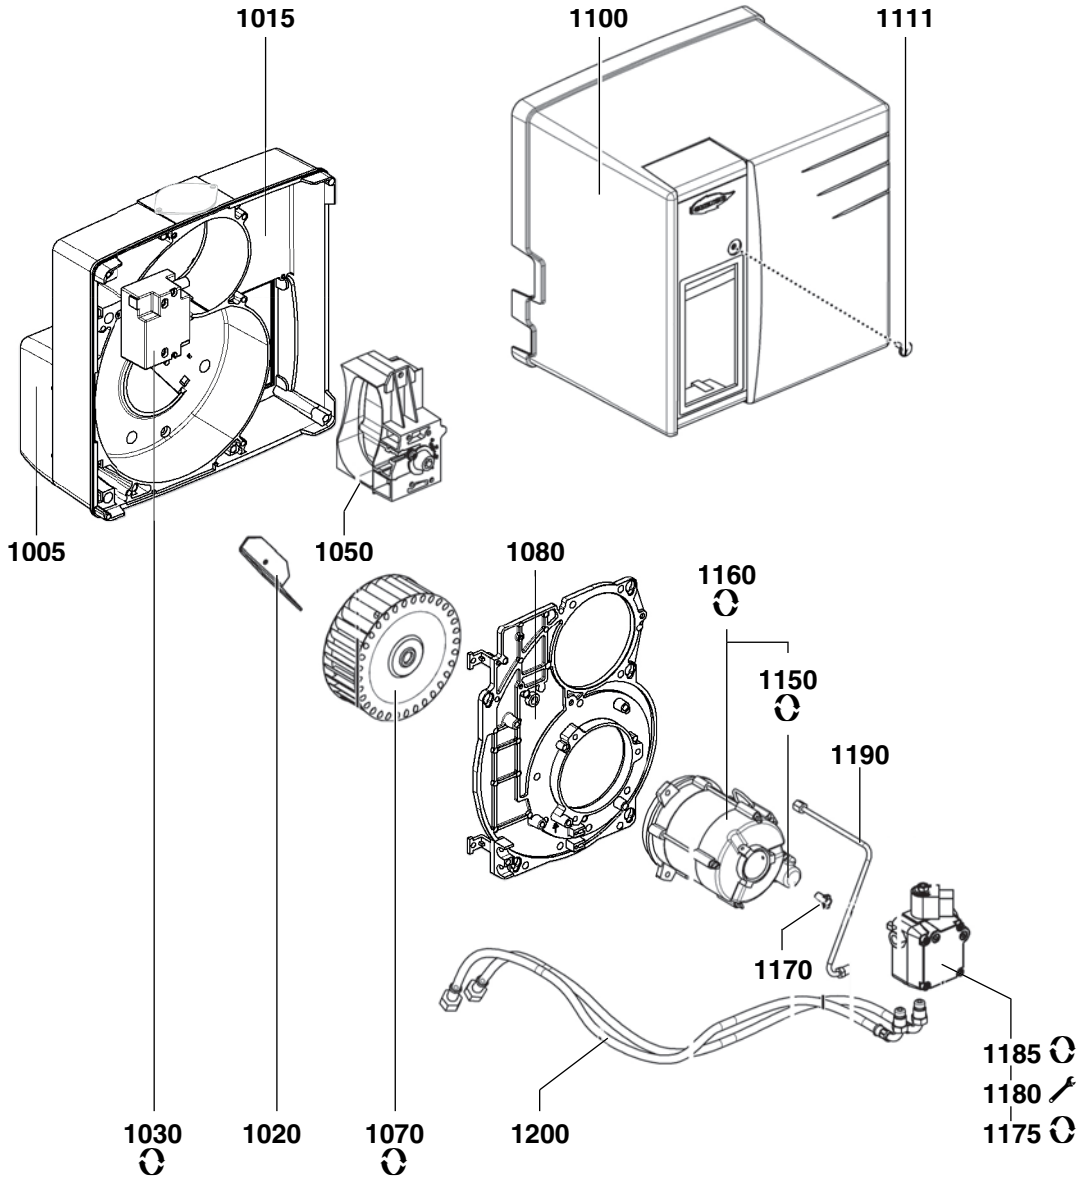

SPARE PARTS EXPLODED VIEW OIL BURNER

Model

CB-FC12, FC16 H101A

R8220249-02 - 13/09/2019

CB-FC12, FC16 H101A

Oil burner

1	3833673	CB-FC12 H101 A	12-2011	-
2	3836862	CB-FC12 H101A 2,00/60S	03-2019	-
3	3833674	CB-FC16 H101 A	12-2011	-
Col	Reference	Model type	Begin	End

1000

1500

2000

5000

ADDRESSES

www.orsni.com

DESCRIZIONE DELLE RAZIONI SCHEZZATE

- 1** = ~~...~~
- 2** = ~~...~~
- 3** = ~~...~~
- 4** = ~~...~~
- 5** = ~~...~~