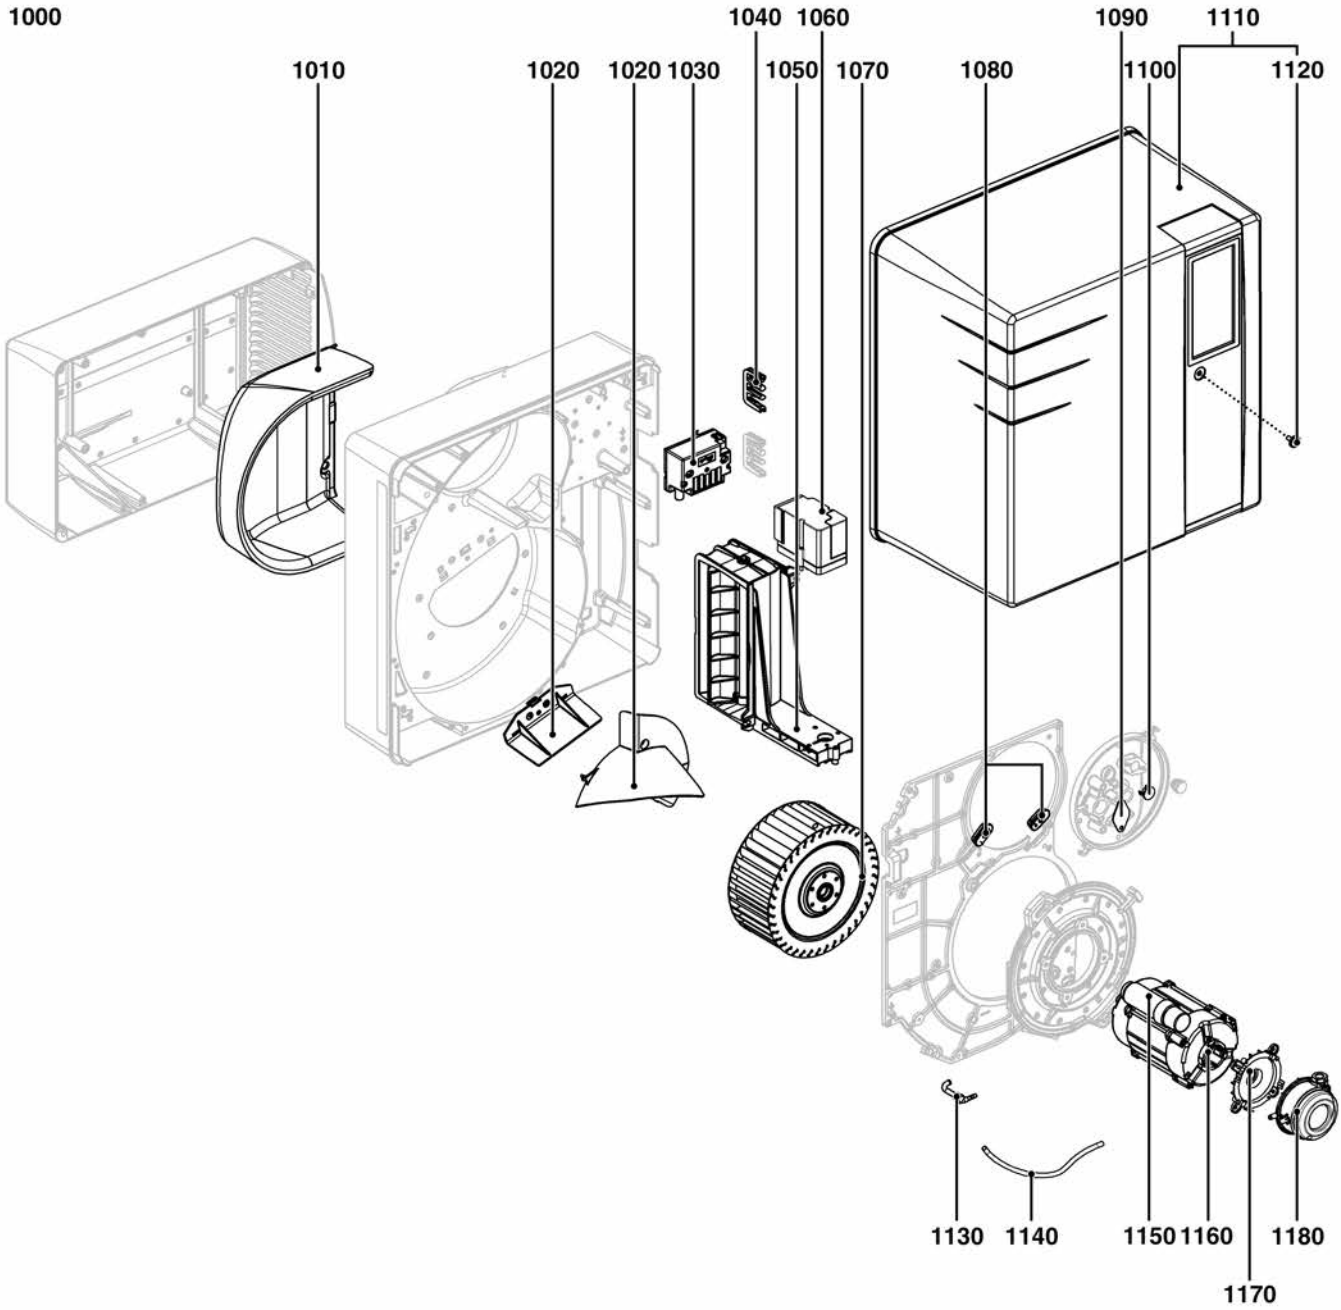

SPARE PARTS EXPLODED VIEW GAS BURNERS

Model

CB-NC46-61-GX5A

R8220031-02 - 30/07/2013

CB-NC46-61-GX5A

Gas burners

1	3833075	BB-NC46 GX507/8A	10-2011	-
2	3832008	BB-NC61 GX507/8A	01-2010	-
3	3832009	CH-G0531 - T1/KN	06-2008	-
4	3833178	CH-G0531 - T2/KL	01-2010	-
5	3832064	GT-d311 - 3/4" - Rp1"	06-2010	-
6	3832063	GT-d312 - 1"1/4 - Rp1"1/4	12-2008	-
7	3833192	GT-d327 - 1"1/2-Rp2"	02-2011	-
Col	Reference	Model type	Begin	End

1000

1500