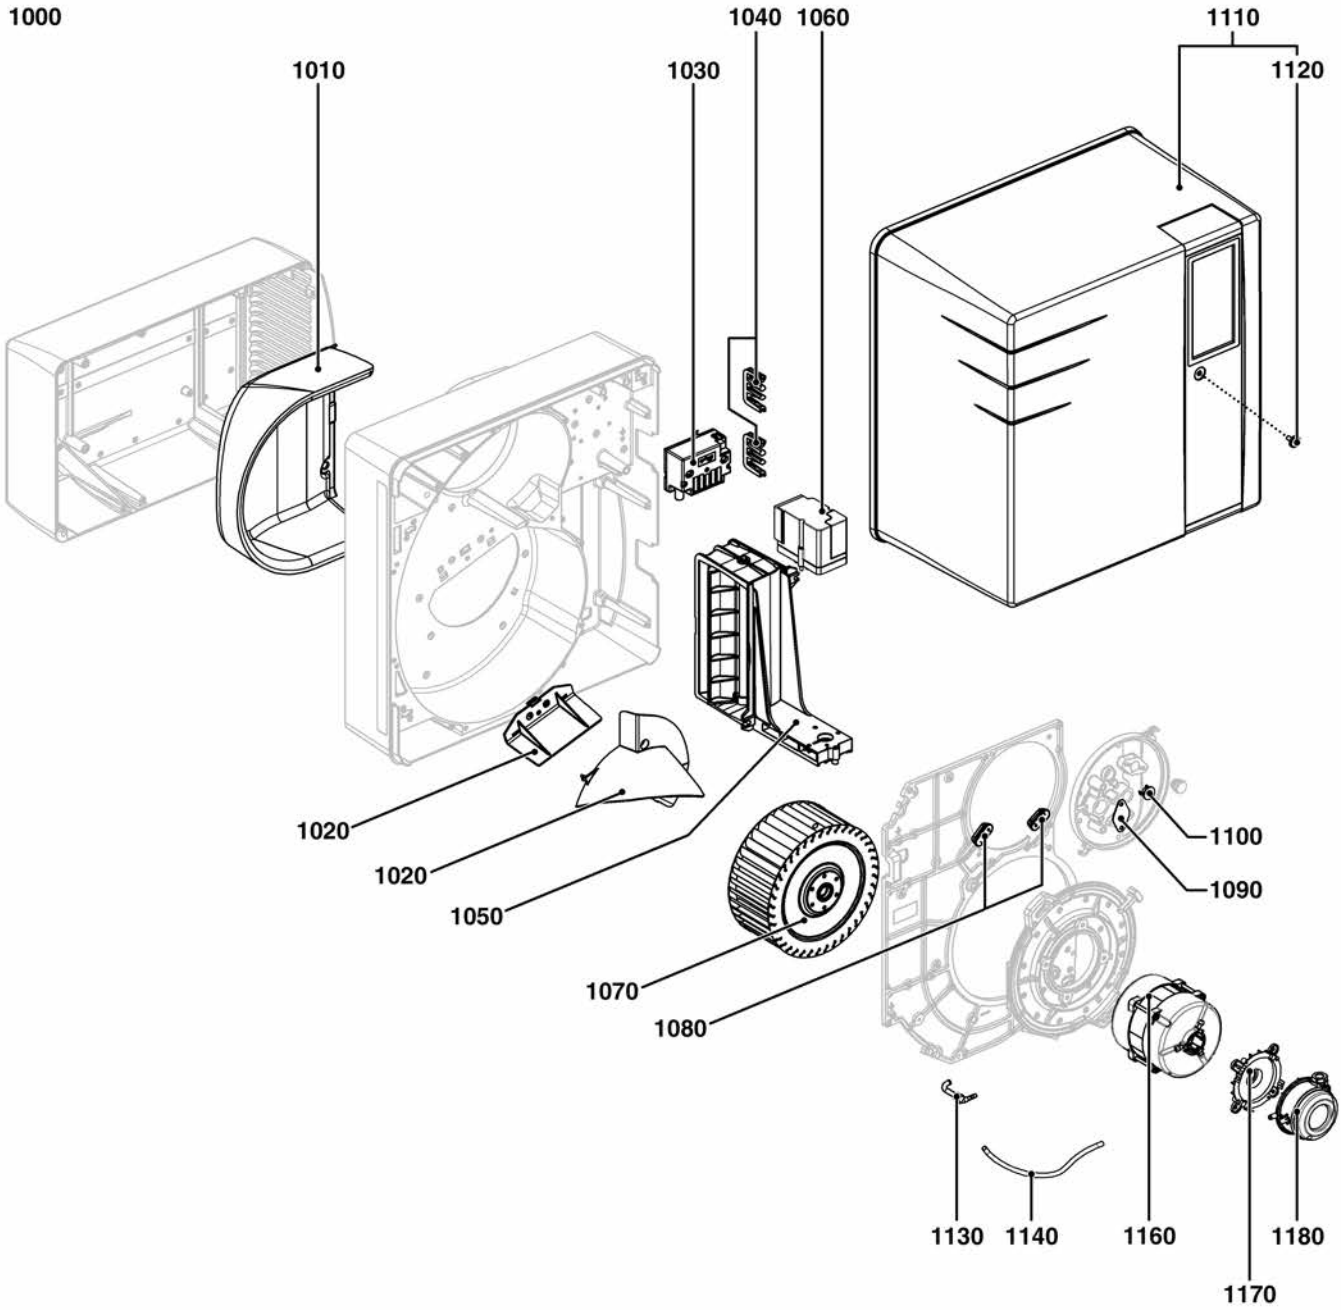

SPARE PARTS EXPLODED VIEW GAS BURNERS

Model

CB-NC46-61-GX8A

R8220084-01 - 19/09/2013

CB-NC46-61-GX8A

Gas burners

1	3833874	BB-NC46 GX807/8A	09-2013	
2	3833867	BB-NC61 GX807/8A	09-2013	
3	3832009	CH-G0531 - T1/KN	06-2008	-
4	3833178	CH-G0531 - T2/KL	01-2010	-
5	3832064	GT-d311 - 3/4" - Rp1"	06-2010	-
6	3832063	GT-d312 - 1"1/4 - Rp1"1/4	12-2008	-
7	3833192	GT-d327 - 1"1/2-Rp2"	02-2011	-

Col	Reference	Model type	Begin	End

1000