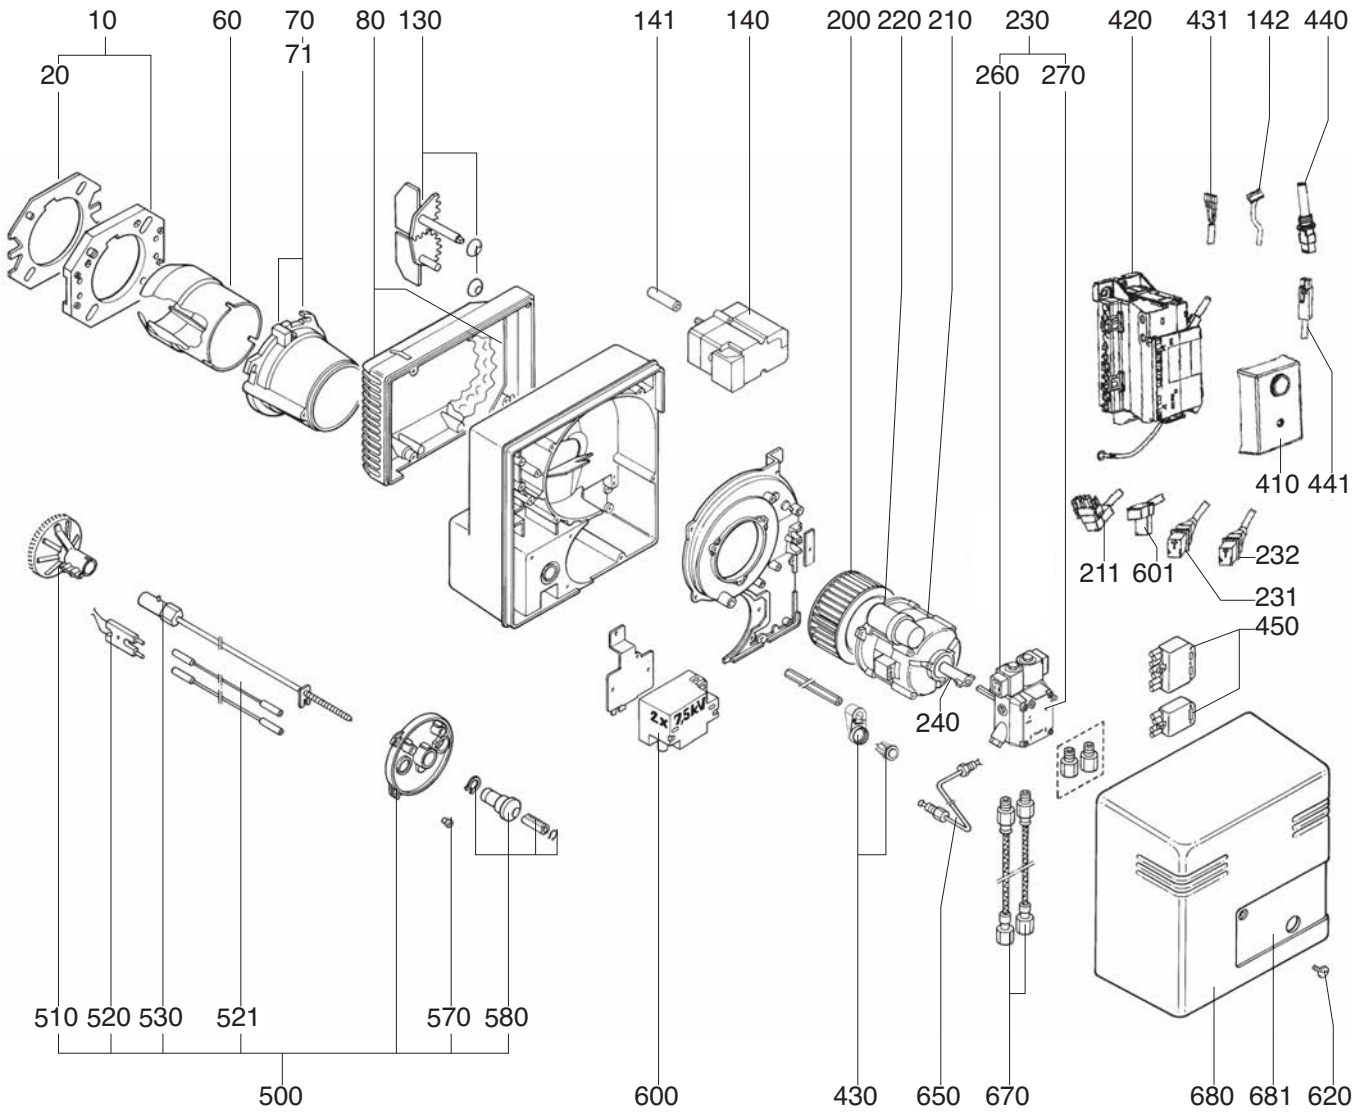

SPARE PARTS EXPLODED VIEW OIL BURNER

Model

C24-C30 H201

R8220219-01 - 07/07/2017

C24-30 H201

Oil burner

1	13004168	CB-C24 H201 T1	06-1999	02-2010
2	13004169	CB-C24 H201 T2	06-1999	02-2010
3	13003133	C30 H201 T1	06-1999	02-2010
4	13003134	C30 H201 T2	06-1999	02-2010
Col	Reference	Model type	Begin	End