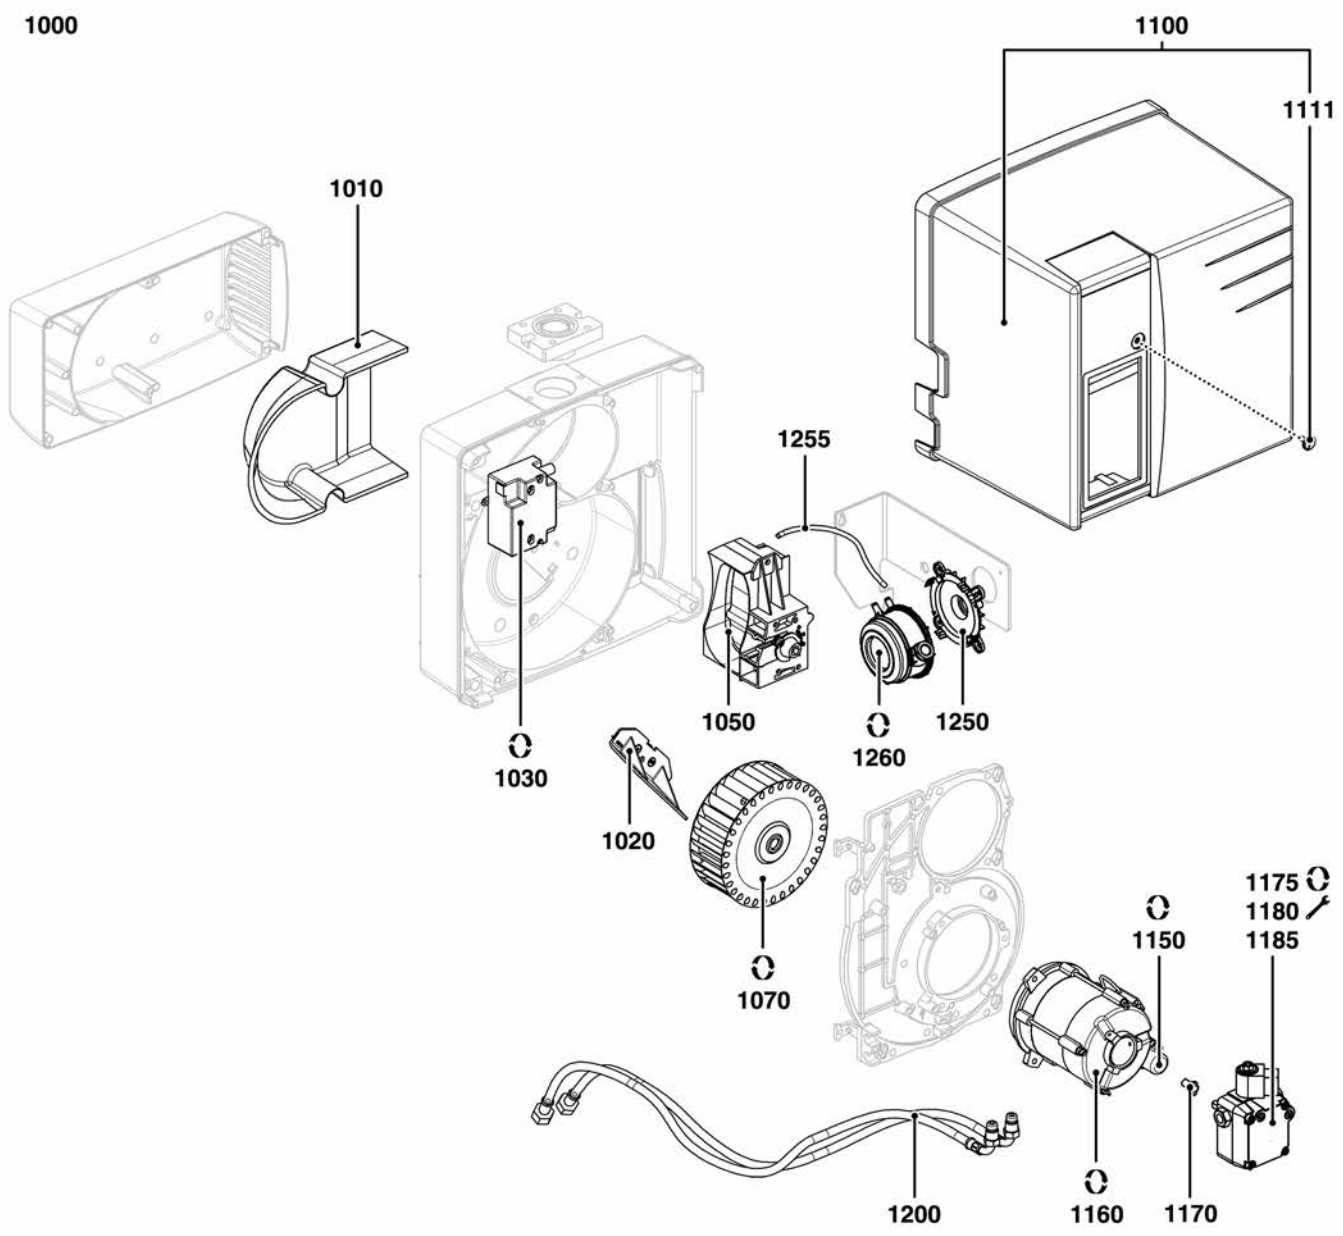

SPARE PARTS EXPLODED VIEW DUAL-FUEL BURNERS

Model

CB-NC12-21-B1A

R8220017-01 - 04/02/2015

CB-NC12-21-B1A

Dual-Fuel burner

1	3833492	CB-NC12 B117A d3/4"-Rp3/4" T2	07-2011	-
2	3833493	CB-NC21 B117A d3/4"-Rp3/4" T2	07-2011	-
Col	Reference	Model type	Begin	End

1000

1500