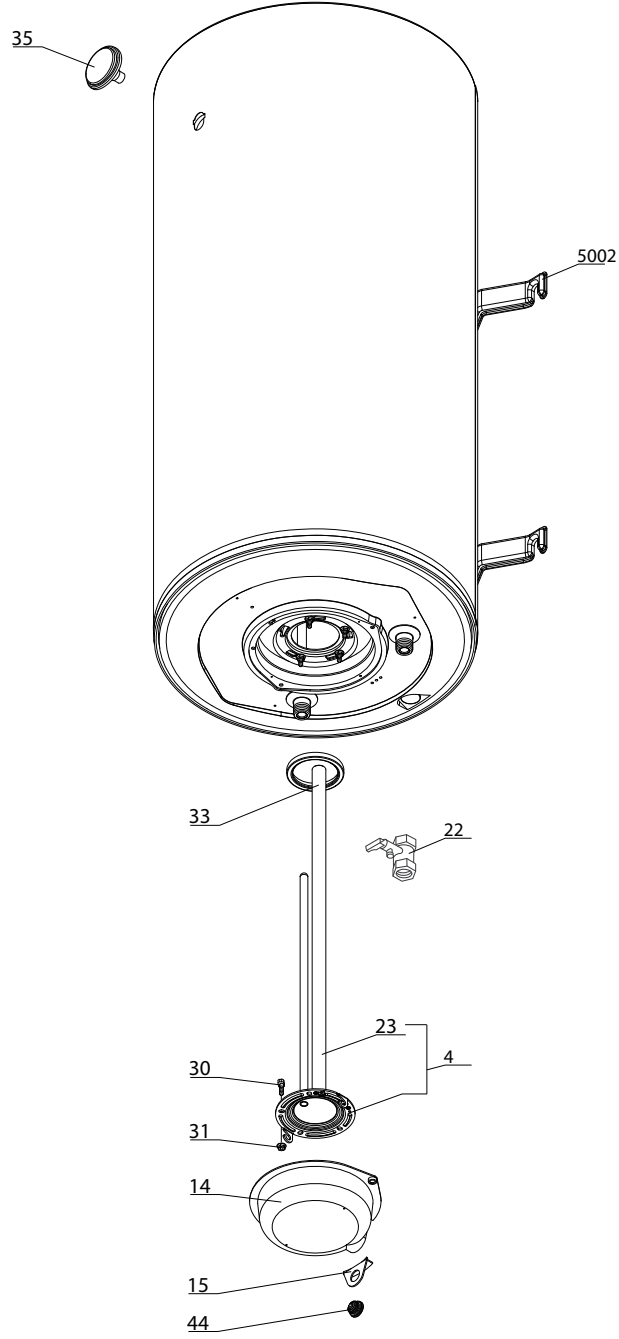

# SPARE PARTS EXPLODED VIEW BOILERS

Model

**ASM CD1**

R8203389-02 - 30/06/2015

ASM CD1

Boilers

<b>1</b>	3070356	ASM CD1 120	03-2013	-
<b>1</b>	3060431	ASM CD1 120 - EU		
<b>2</b>	3070357	ASM CD1 150	03-2013	-
<b>2</b>	3060432	ASM CD1 150 - EU		
<b>3</b>	3070358	ASM CD1 200	03-2013	-
<b>3</b>	3060433	ASM CD1 200 - EU		
Col	Reference	Model type	Begin	End

## LIST OF THE ABBREVIATIONS

HW .....	: Hot water.
CW .....	: Cold water.
C .....	: Ceramic resistance (normal heating).
Ca .....	: Ceramic resistance (accelerated heating)
TP .....	: Immersion heater.
1F .....	: With fittings.
2F .....	: Without fittings.
3F .....	: With fittings and another outlet connection.
AMI .....	: With mixing valve.
SMI .....	: Without mixing valve.
PUISS .....	: Power of th appliance.
PN .....	: Appliance with normal pression.
LP .....	: Appliance with low pression.
PV .....	: Appliance with variable power.
PF .....	: Appliance with fixed power.

## IDENTIFICATION PLATE

### SERIAL NUMBER

**9 Characters :** 07 91 00301 (from 01/77 to 12/92)

Month of manufacture \_\_\_\_\_ Sequential number  
 Year of manufacture \_\_\_\_\_

**10 Characters :** 95 01 065004 (from 01/93 to 06/95)