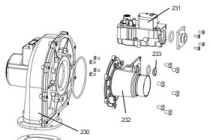

Nextra France

30 / 35 / 40 / 42kW

50 / 60 / 65 / 70 / 80 / 90kW

100 / 105 / 115 / 120kW

150 / 160kW

Accessory Box

- A Ball Valve - 2 off
- B M1 Tee 3/4
- C M1 Tee 1/2
- D Pressure Relief Valve
- E Drain Nipple 1/2
- F Drain Nipple 3/4
- G Terminals - 2 off
- H Flue Sleeve
- I Wall Plate & Screws
- J Wall Seal
- K Weather Compensation
- L Screws - 4 off
- M Wall Plugs - 4 off