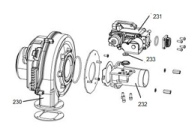

Nextra France

30 / 35 / 40 / 42kW

50 / 60 / 65 / 70 / 80 / 90kW

100 / 105 / 115 / 120kW

150 / 160kW

Accessory Box

- A Ball Valve - 2 off
- B M1 Tee 3/4
- C M1 Tee 1/2
- D Pressure Relief Valve
- E Drain Nipple 1/2
- F Drain Nipple 3/4
- G Terminals - 2 off
- H Flue Sleeve
- I Wall Plate & Screws
- J Wall Seal
- K Weather Compensation
- L Screws - 4 off
- M Wall Plugs - 4 off