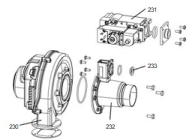

Nextra France

30 / 35 / 40 / 42kW

50 / 60 / 65 / 70 / 80 / 90kW

100 / 105 / 115 / 120kW

150 / 160kW

Accessory Box

- A Ball Valve - 2 off
- B M1 Tee 3/4
- C M1 Tee 1/2
- D Pressure Relief Valve
- E Drain Nipple 1/2
- F Drain Nipple 3/4
- G Terminals - 2 off
- H Flue Sleeve
- I Wall Plate & Screws
- J Wall Seal
- K Weather Compensation
- L Screws - 4 off
- M Wall Plugs - 4 off