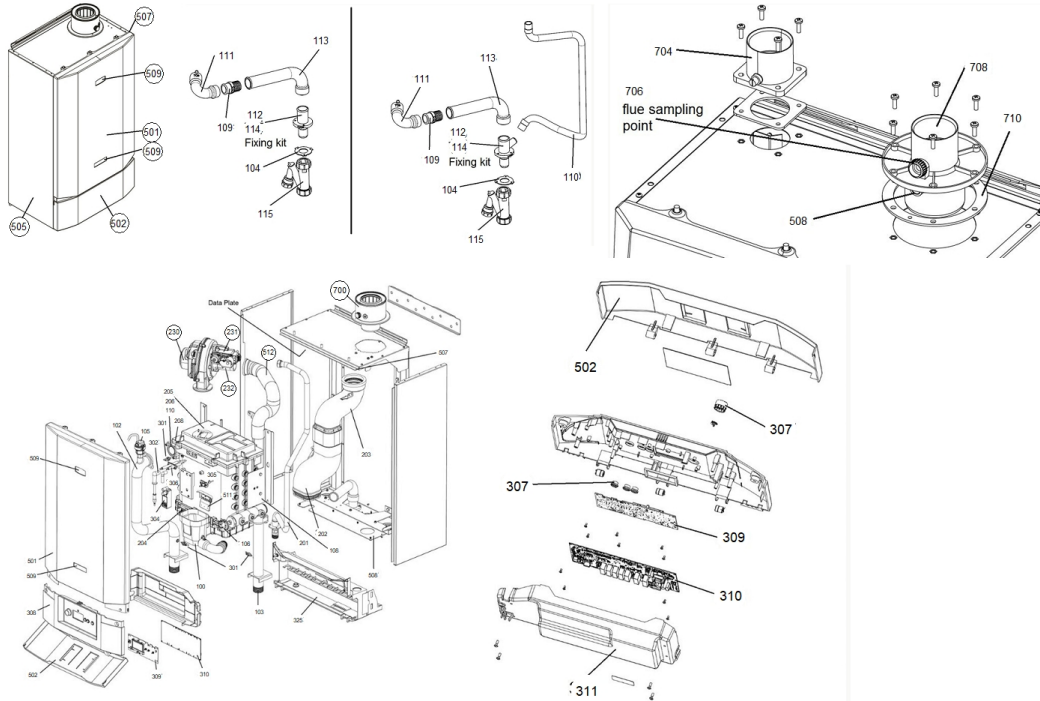

Nextra France

30 / 35 / 40 / 42kW

50 / 60 / 65 / 70 / 80 / 90kW

100 / 105 / 115 / 120kW

150 / 160kW

Accessory Box

- A Ball Valve - 2 off
- B M1 Tee 3/4
- C M1 Tee 1/2
- D Pressure Relief Valve
- E Drain Nipple 1/2
- F Drain Nipple 3/4
- G Terminals - 2 off
- H Flue Sleeve
- I Wall Plate & Screws
- J Wall Seal
- K Weather Compensation
- L Screws - 4 off
- M Wall Plugs - 4 off