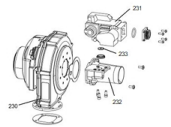

Nextra France

30 / 35 / 40 / 42kW

50 / 60 / 65 / 70 / 80 / 90kW

100 / 105 / 115 / 120kW

150 / 160kW

Accessory Box

- A Ball Valve - 2 off
- B M1 Tee 3/4
- C M1 Tee 1/2
- D Pressure Relief Valve
- E Drain Nipple 1/2
- F Drain Nipple 3/4
- G Terminals - 2 off
- H Flue Sleeve
- I Wall Plate & Screws
- J Wall Seal
- K Weather Compensation
- L Screws - 4 off
- M Wall Plugs - 4 off