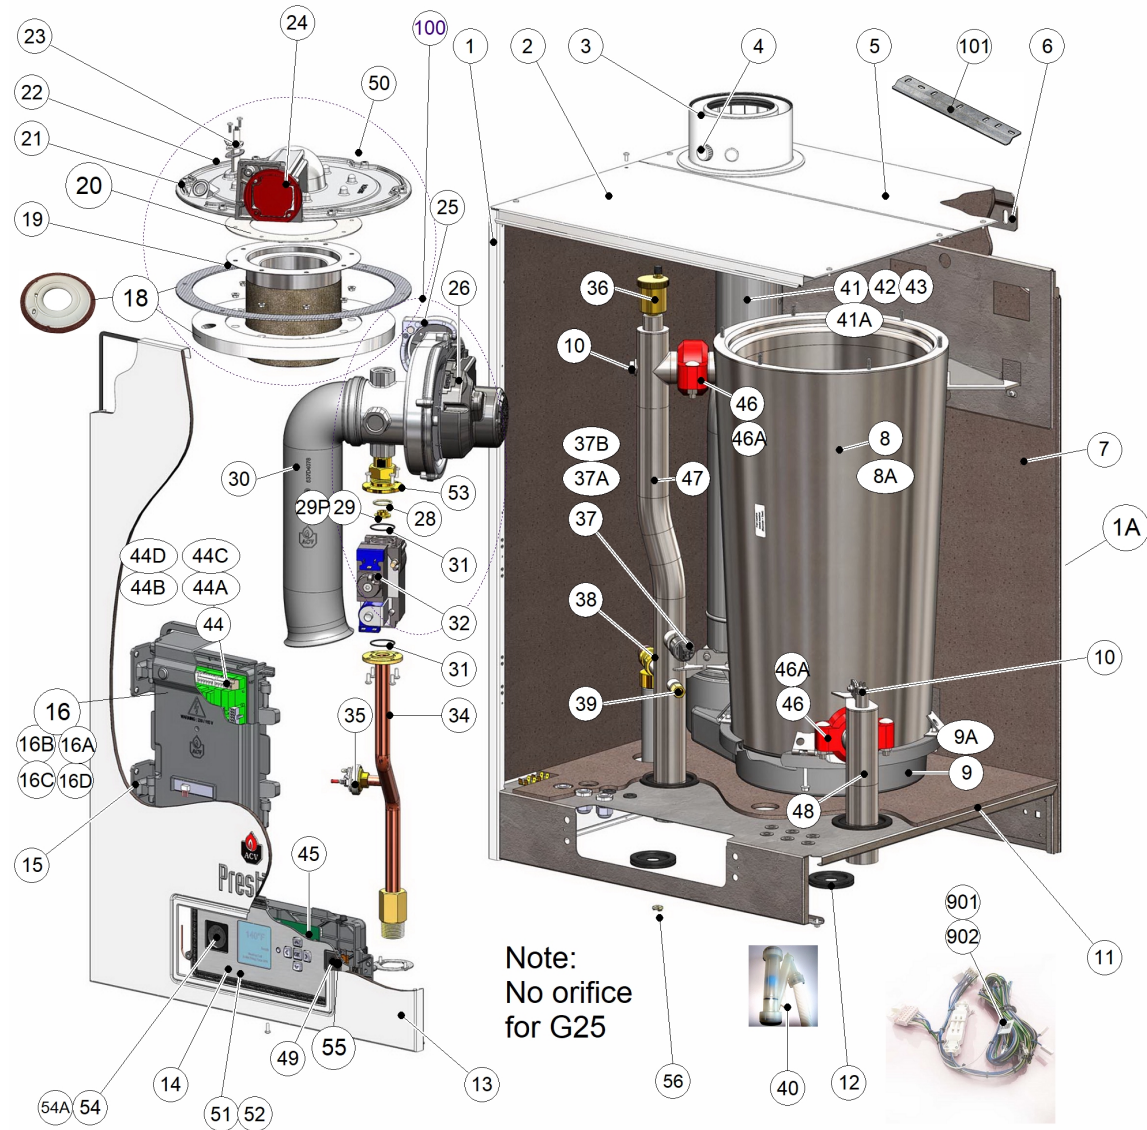

Prestige 100-120 MK4

Prestige 100-120 MK4

| Code | Code GA | Quant. | Photo | Description | De --- A --- | Remarque |
|------|----------|--------|-------|--|--------------|-------------------|
| 99 | 10800265 | 784436 | 1 |  Kit visserie chd.condens. | 01-10-14- | |
| - | 10800354 | 784511 | 1 |  Kit Interface&câble ACVMAX->C.U. | 01-10-14- | clip-in CU+wiring |
| - | 257F1163 | 785799 | 1 |  Câble pompe additionnelle ACVMAX | 01-10-14- | |
| - | 257F1166 | 785801 | 1 |  Câble cascade ACVMAX | 01-10-14- | |
| - | 507F4364 | 786069 | 1 |  Support collecteur cascade DN80 | 01-10-14- | |
| 1A | A1002494 | 786975 | 1 | | | PREV 28471503 |
| 1 | A1002495 | 786976 | 1 | | | PREV28471503 |
| 2 | A1002504 | 786984 | 1 | | | PREV 28475503 |
| 3 | 507F3052 | 785946 | 1 |  Sortie fumée 100-150 P45->120 V14 | 01-10-14- | |
| 4 | 497B1051 | 785879 | 1 |  Bonnet prise mesure | 01-10-14- | |
| 5 | A1002505 | 786985 | 1 | | | PREV 28475511 |
| 6 | 21480069 | 784696 | 1 |  Fixation murale Prest.(S&E) | 01-10-14- | |
| 7 | A1002381 | 786958 | 1 | | | PREV 20474503 |
| 8 | 27300092 | 784741 | 1 | | | P120 |
| 8A | 27300093 | 784742 | 1 | | | P100 |
| 9 | 10800311 | 784485 | 1 |  Kit rempl.bac condens.P120 | 01-10-14- | |
| 9A | A1002982 | 787057 | 1 |  Joint o-ring Ø290xØ8,5 bac condens | 01-10-16- | PREV: 557a0131 |
| 10 | 5476G070 | 786536 | 2 |  Sonde NTC 12K d5x118 1/4 +conn.Molex | 01-10-14- | |
| 11 | A1002498 | 786979 | 1 | | | PREV 20478511 |
| 12 | 5476a025 | 786475 | 1 |  Joint passage D:19 DP:60 forprène | 01-10-14- | |