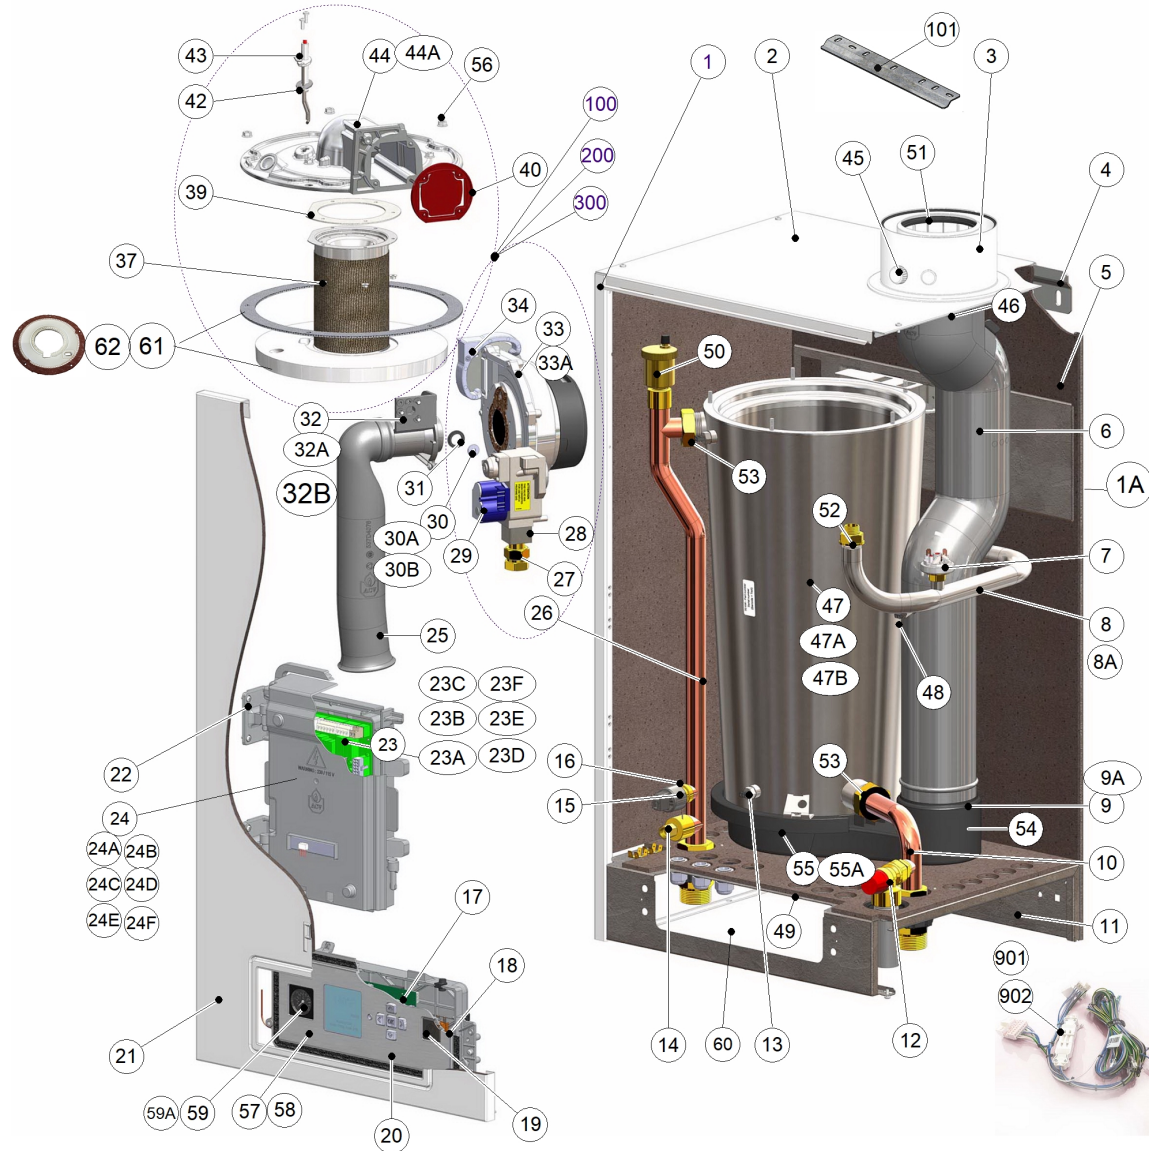

Prestige 42-50-75 MK4

Prestige 42-50-75 MK4

Code	Code GA	Quant.	Photo	Description	De --- A ---	Remarque
99	10800265	784436	1	Kit visserie chd.condens.	01-10-14-	
-	10800354	784511	1	Kit Interface&câble ACVMAX->C.U.	01-10-14-	clip-in CU+wiring
-	257F1163	785799	1	Câble pompe additionnelle ACVMAX	01-10-14-	
-	257F1166	785801	1	Câble cascade ACVMAX	01-10-14-	
-	497B6034	785917	1	Fixation sonde fumée - EPDM	01-10-14-	
-	507F4364	786069	1	Support collecteur cascade DN80	01-10-14-	
1	A1002597	786999	1			PREV 28471502
1A	A1002598	787000	1			PREV 28471502
2	A1002503	786983	1			PREV 28475503
3	507F3052	785946	1	Sortie fumée 100-150 P45->120 V14	01-10-14-	
4	21480069	784696	1	Fixation murale Prest.(S&E)	01-10-14-	
5	A1002380	786957	1			PREV 20474502
6	497B6039	785920	1	Tube fumée P45-50-75 V14	01-10-14-	
7	537DC000	786426	1	Pressostat gaz Prest.-HMTC	01-10-14-	
8	507F4278	786023	1	Tube gaz P42-50 V14	01-10-14-	P45-50
8A	507F4282	786027	1	Tube gaz P75 V14	01-10-14-	P75
9	10800310	784484	1	Kit rempl.bac condens.P50-75	01-10-14-	P50-75
9A	10800356	784513	1	Kit rempl.bac condens.P42	01-11-14-	P42
10	507F4279	786024	1	Tube retour P42-50-75 V14	01-10-14-	
11	A1002498	786979	1			PREV 20478502