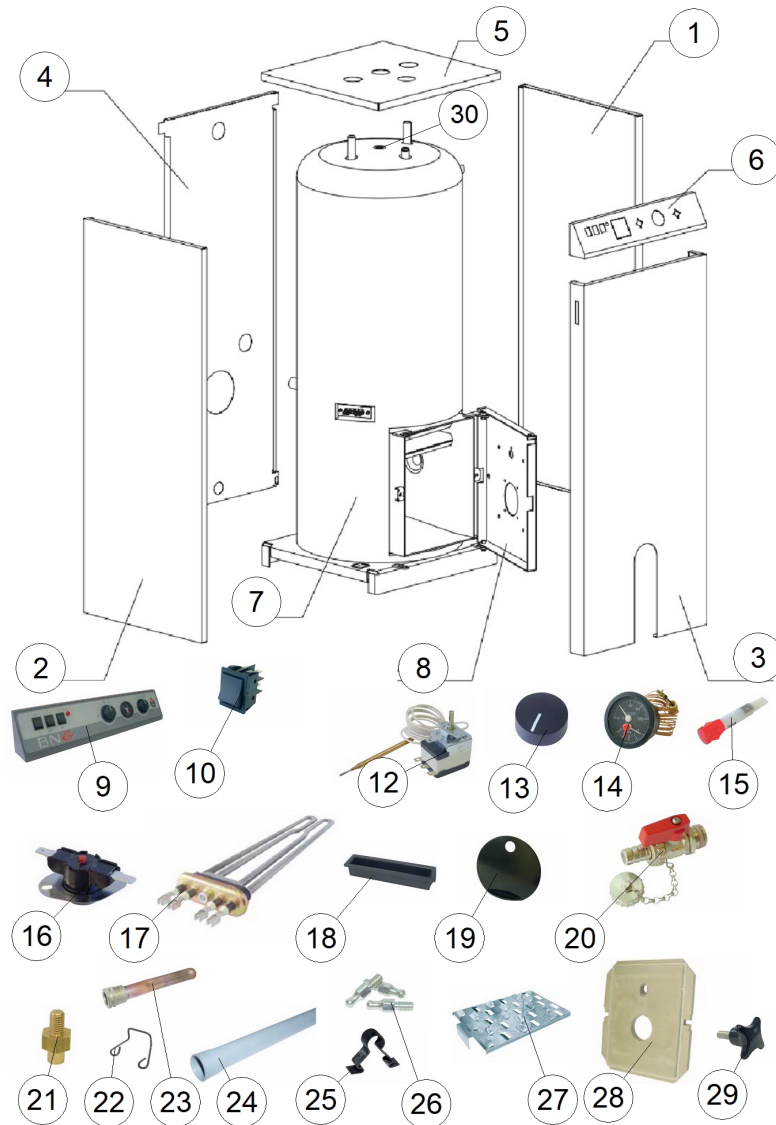

BNE 1

BNE 1

Code	Code GA	Quant.	Picture	Description	From --- To ----	Remark
1	21471384	1		Side panel RH BNE1 (V02)	02-05-01-	
2	21472384	784576	1	Side panel LH BNE1 (V02)	02-05-01-	
3	21473384	784595	1	Front panel BNE1 (V02)	02-05-01-	
4	21474384	784619	1	Rear panel BNE1 (V02)	07-05-01-	
5	21475384	784626	1	Top panel BNE1-2 (V02)	02-05-01-	
6	21477384	784663	1	Control panel BNE1 - BNE2 (V02)	04-05-01-	
7	30465156		1	Body ex-fittings BNE1 (V01)	07-05-01-	
8	2147P380	785727	1	Burner door N 1 (V02) & BNE1 (V02)	02-05-01-	
9	24614110	784706	1	Contr.pan.cpl BNE1 - BNE2 (V02)	02-05-01-	
10	54766013	785231	3	 Switch black 22x30 dbl.inv 6tabs	04-05-01-	On/off & Summer/Winter & Energy select
12	025006		1	 T-stat 0-90°C cap1500 bulb6 TU-L-DT	02-05-01-	Prev : 54442045 - Tableau électrique
13	54764021	785212	1	 Knob for T-stat, white line	04-05-01-	
14	025007		1	 Combined T°/Manometer 0-4 bar 0-120°C	04-05-01-	Prev : 54441008 -Tableau électrique
15	54766001	785226	1	 Light red D10 230V	04-05-01-	
17	54428182	785149	1	 Heating element 2 x 2.4kW	08-05-01-	
18	49410280	784904	1	 Handle for cover (HD PE)	04-05-01-	
19	50423008	784907	1	 Peephole Alfa (black)	04-05-01-	
20	55426001	785274	1	 Drain cock 1/2	04-05-01-	
21	47405252	784869	2	 Hinge pivot M10 brass burner door	02-05-01-	
22	47438008	784872	1	 Retaining spring for bulbs	18-10-01-	

BNE 1

Code	Code GA	Quant.	Picture	Description	From --- To ----	Remark
23	63438001	785296	1	 Dry well brass 1/2x100 3 bulbs	02-05-01-	
24	49410045	784899	1	 Sparge tube PVCc 19,5x800 unplug.	02-05-01-	
25	47405004	784855	8	 Clip snap-on C 4434- 1	04-05-01-	
26	47405005	784856	12	 Stud snap-on R 7064	04-05-01-	
27	50423097	784914	4	 Turbulator N/BNE0- 1-2+ CU N2 247x157	04-05-01-	
28	51700107	785000	1	 Insul.burner door N-BNE1 (non-eco)	01-10-12-	Prev: 51701001
29	47405137	784865	2	 Screw-knob M10x30	04-05-01-	
30	39438023	784820	1	 Dry well SST 1/2x350		
16	54764034	785222	1	 T-stat+reset 90°C 2pole (type TOD)	04-05-01-	prev: 54764010