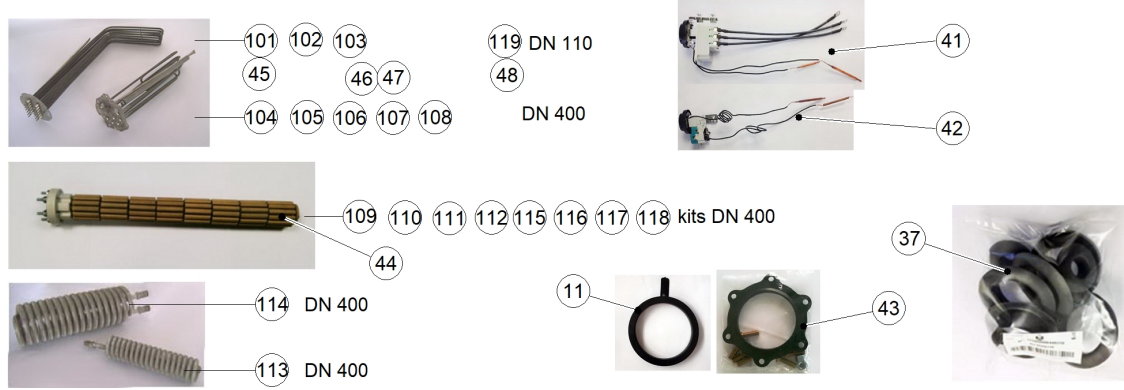

## LCA 1CO

|  | Code     | Code GA | Quant. | Photo   | Description                                 | De --- A --- | Remarque                             |
|---|----------|---------|--------|---|---|--------------|--------------------------------------|
| 1   | 90448172 | 785396  | 1      |    | Kit bride pleine LCA DN110 (jaq.M1)         |              |                                      |
| 2   | 90448187 | 785401  | 1      |    | Kit enjoliveur bride LCA DN110 (jaq.M1)     |              |                                      |
| 3   | 90448188 | 785402  | 1      |    | Kit manchette+calotine LCA DN110 (M0)       |              |                                      |
| 4   | 90448175 | 785397  | 1      |    | Kit joint bride pleine LCA DN110            |              |                                      |
| 6   | 90448164 | 785393  | 1      |    | Kit bride pleine DN400 (not HP) (M1&M0)     |              |                                      |
| 7   | 90448192 | 785404  | 1      |   | Kit manch.+calotine DN400 élec.(M1&M0)      |              |                                      |
| 8   | 90448176 | 785398  | 1      |   | Kit manch.+calotine courte LCA DN400(M1&M0) |              |                                      |
| 9   | 90448177 | 785399  | 1      |    | Kit joint bride LCA DN400                   |              |                                      |
| 10  | 90448190 | 785403  | 1      |    | Kit bride sup.LCA DN125 avec raccord 2"     |              |                                      |
| 10  | A1005398 | 787448  | 1      |    | Kit bride sup.LCA DN125+2"+pontet anodes    | 01-06-18-    | for vertical anodes<br>prev:90448204 |
| 11  | 90412003 | 785382  | 1      |    | Kit joint bride sup DN125 LCA               |              |                                      |
| 12  | 90448167 | 785394  | 1      |    | Kit 3 pieds de rehausse LCA 300 -> 1000     |              |                                      |
| 13  | 90448168 | 785395  | 1      |    | Kit 3 pieds de rehausse LCA1500 -> 3000     |              |                                      |
| 14  | 90448199 | 785408  | 1      |   | Kit hydr.2" LCA300>1000(élec-classic)       |              |                                      |
| 15  | 90448200 | 785409  | 1      |   | Kit hydr.2" LCA1500>2000(élec-classic)      |              |                                      |
| 16  | 90448201 | 785410  | 1      |   | Kit hydr.2" LCA2500>3000 (élec-classic)     |              |                                      |
| 17  | 90448203 | 785411  | 1      |  | Kit 3 anodes hor.28x400 LCA300>500          |              |                                      |
| 18  | 90448195 | 785405  | 1      |  | Kit 3 anodes hor.28x600 LCA750>1000         |              |                                      |
| 19  | 90448196 | 785406  | 1      |  | Kit 3 anodes hor.28x1000 LCA1500>2000       |              |                                      |
| 20  | 90448197 | 785407  | 1      |  | Kit 3 anodes hor.28x1200 LCA2500>3000       |              |                                      |