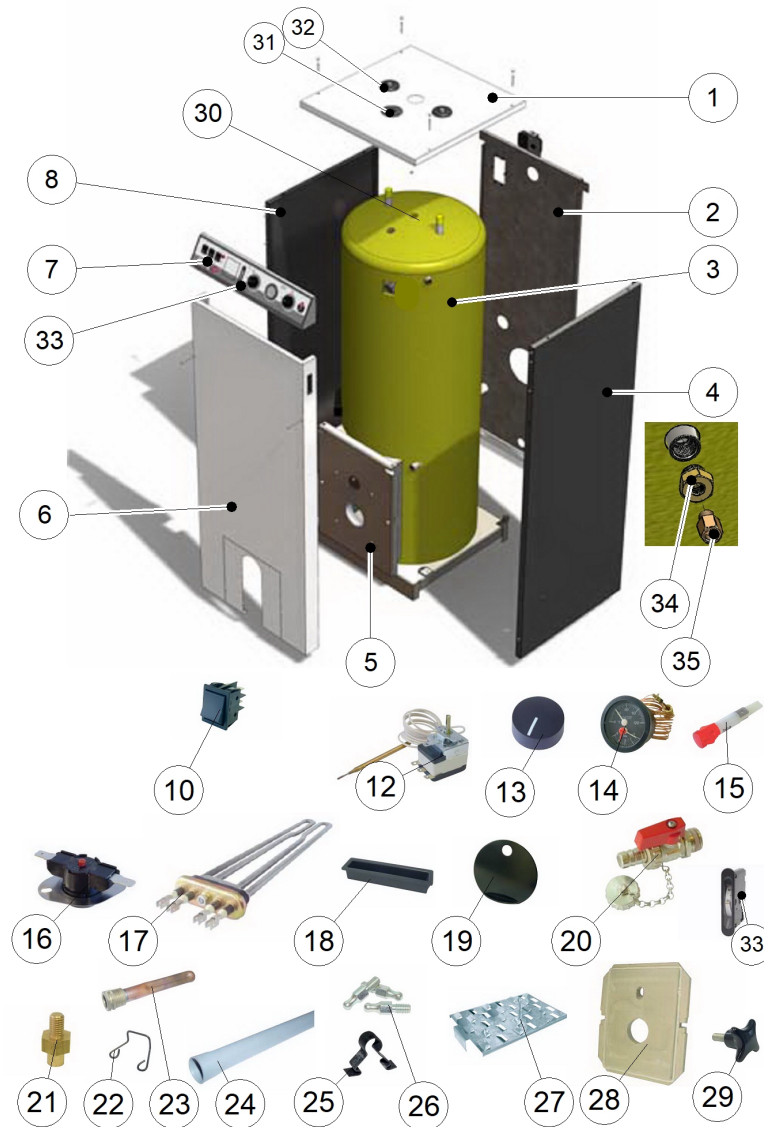

BNE1 (V13)

BNE1 (V13)

Code	Code GA	Quant.	Picture	Description	From --- To ----	Remark
1	28AAA009	785811	1		Top panel BNE1 (white V13)	01-01-13-
2	28AAA019		1		Rear panel BNE1 (galva V13)	01-01-13-
3	30465156		1		Body ex-fittings BNE1 (V01)	01-01-13-
4	28AAA017	785817	1		Side panel RH BNE1 (grey V13)	01-01-13-
5	2147P380	785727	1		Burner door N 1 (V02) & BNE1 (V02)	01-01-13-
6	28AAA013	785813	1		Front panel BNE1 (white V13)	01-01-13-
7	28AAA011		1		Contr.pan.cpl BNE1 (V13)	01-01-13-
8	28AAA015	785815	1		Side panel LH BNE1 (grey V13)	01-01-13-
10	54766013	785231	3		Switch black 22x30 dbl.inv 6tabs	01-01-13- On/off & Summer/Winter & Energy Select
12	025006		1		T-stat 0-90°C cap1500 bulb6 TU-L-DT	01-01-13- Prev : 54442045 - Tableau électrique
13	54764021	785212	1		Knob for T-stat, white line	01-01-13-
14	025007		1		Combined T°/Manometer 0-4 bar 0-120°C	01-01-13- Prev : 54441008 -Tableau électrique
15	54766001	785226	1		Light red D10 230V	01-01-13-
16	54764034	785222	1		T-stat+reset 90°C 2pole (type TOD)	01-01-13- Prev: 54764010
17	54428182	785149	1		Heating element 2 x 2.4kW	01-01-13-
18	49410280	784904	1		Handle for cover (HD PE)	01-01-13-
19	50423008	784907	1		Peephole Alfa (black)	01-01-13-
20	55426001	785274	1		Drain cock 1/2	01-01-13-
21	47405252	784869	2		Hinge pivot M10 brass burner door	01-01-13-
22	47438008	784872	1		Retaining spring for bulbs	01-01-13-