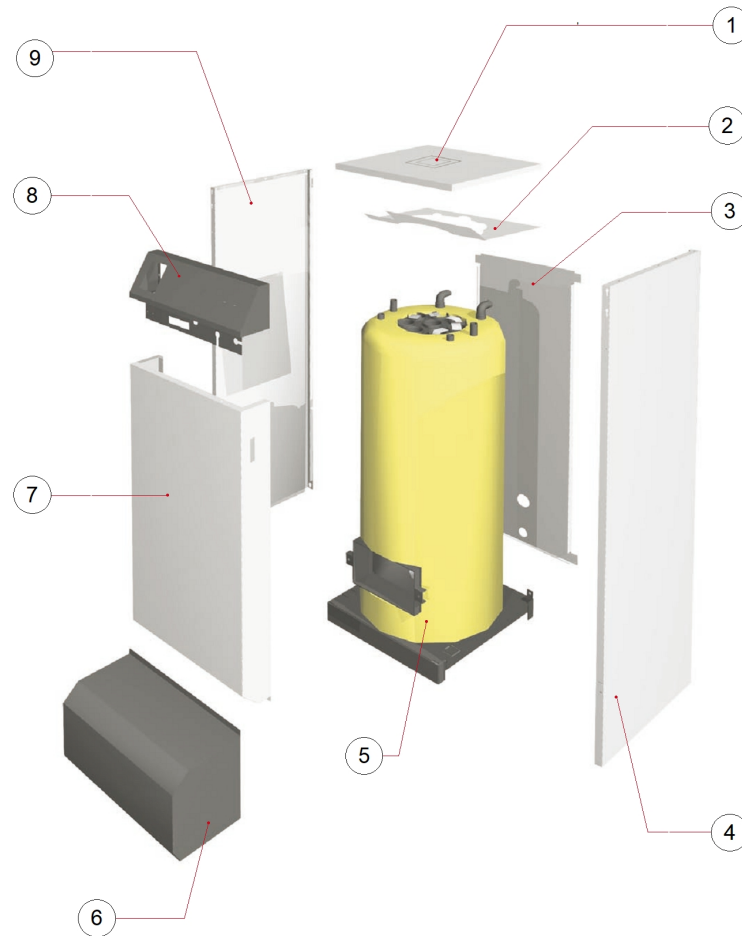

Alfa Sprint panels

Alfa Sprint panels

|  | Code | Code GA | Quant. | Description | From --- To ---- | Remark |
|--|----------|---------|--------|--|------------------|---------------------|
| 1 | 21475342 | | 1 | Top panel Alfa F & Alfa Sprint S-M (V01) | 19-02-02- | Alfa Sprint S / M |
| 1 | 21475346 | | 1 | Top panel Alfa Balanced Flue (V01) | 19-02-02- | Alfa Sprint SV / MV |
| 2 | 21478340 | | 1 | Inner cover Delta Perf.F45 &Class25-30 | 19-02-02- | |
| 3 | 21474342 | | 1 | Rear panel Alfa F & Sprint S-M-MV V01 | 19-02-02- | |
| 4 | 21471342 | | 1 | Side panel RH Alfa F & Sprint S-M-MV | 19-02-02- | |
| 5 | 30540130 | 784795 | 1 | Body foamed Alfa Fuel | 19-02-02- | |
| 6 | 21476338 | 784652 | 1 | Burner cover BG2000S-25-35-45-55 | 19-02-02- | |
| 7 | 21477342 | | 1 | Control panel Alfa F & Sprint S-M-MV V01 | 19-02-02- | |
| 8 | 21473342 | | 1 | Front panel Alfa F & Sprint S-M-MV V01 | 19-02-02- | |
| 9 | 21472342 | | 1 | Side panel LH Alfa F & Sprint S-M-MV | 19-02-02- | |