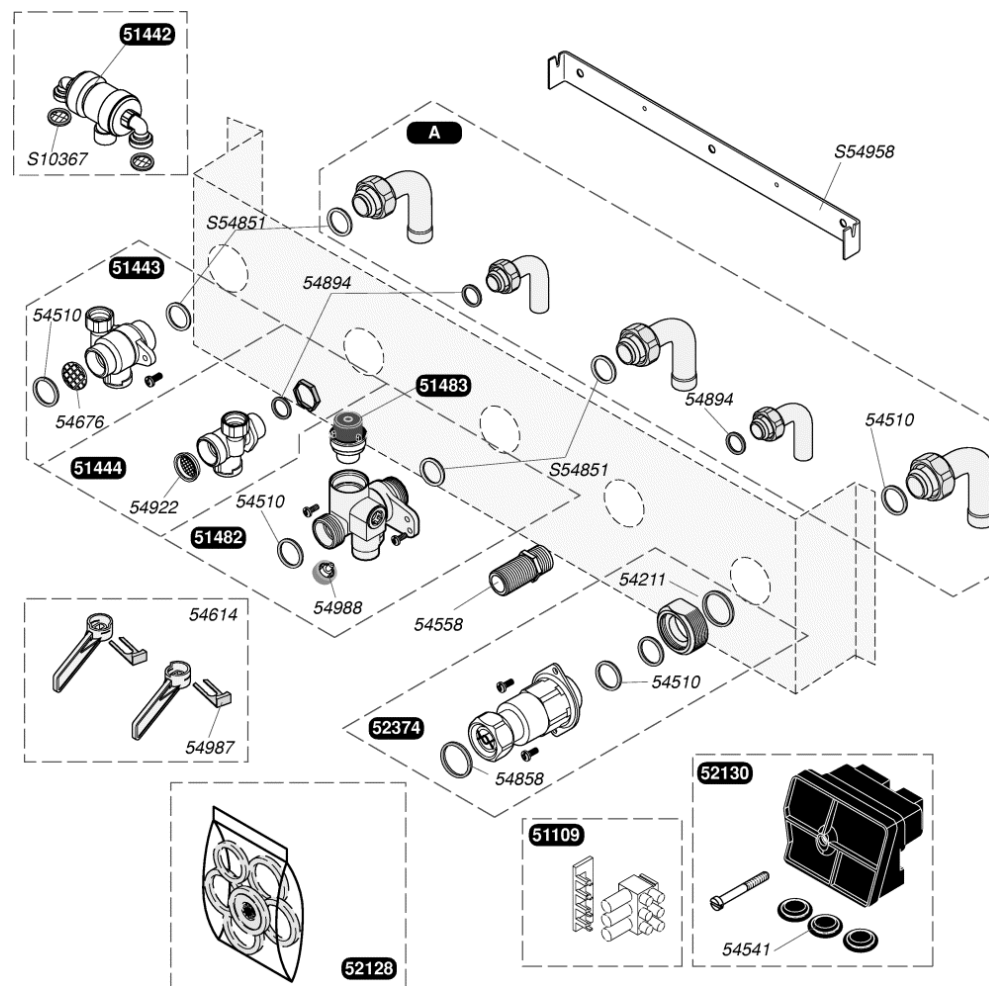

51109	Connecteur 3 fils
51442	Disconnecteur
51443	Vanne retour chauffage
51444	Douille arrêt eau
51482	Soupape de sécurité
51483	Soupape
52128	Joint
52130	Boîtier connexion
52374	Robinet gaz, avec régulateur
52375	A Douille coudée
54510	Joint 3/4 (x50)
54541	Passe-fils (x20)
54558	Raccord eau chaude (x3)
54614	Manette remplissage (x6)
54676	Filtre chauffage (x100)
54858	Joint (x20)
54894	Joint filtre sanitaire (x100)
54922	Joint plat (x5)
54987	Clip (x25)
54988	Bouton vidange (x6)
S10367	Joint filtre
S54851	Joint 3/4 (x100)
S54958	Barrette d'accrochage (x10)