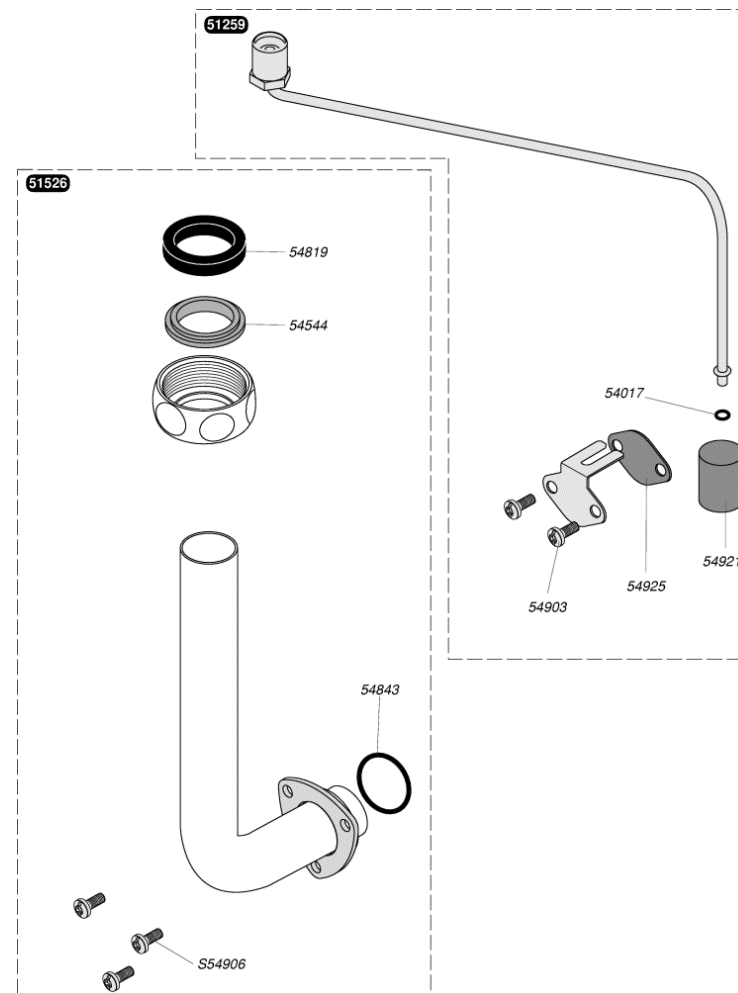

|        |                           |
|--------|---------------------------|
| 51230  | Echangeur                 |
| 51672  | Patte support jupe chaude |
| 54246  | Bouchon (x10)             |
| 54685  | Butée tirant (x10)        |
| 54808  | Bille purge (x25)         |
| 57367  | Isolants jupe chaude      |
| S54664 | Joint torique (x20)       |
| S54851 | Joint 3/4 (x100)          |
| S54852 | Joint 1/2 (x100)          |

|        |                                |
|--------|--------------------------------|
| 51508  | Tube liaison vase              |
| 51607  | Tube pompe / échangeur         |
| 51624  | Durite + collier               |
| 51682  | Tube sortie                    |
| 51683  | Tube échangeur /clapet inversé |
| 51741  | Durites + colliers (x2)        |
| 52351  | Tube départ                    |
| 52482  | Tube retour                    |
| 54254  | Collier (x10)                  |
| 54272  | Durites + colliers (x5)        |
| 54510  | Joint 3/4 (x50)                |
| 54517  | Joint torique (x10)            |
| 54588  | Joint torique (x25)            |
| 54590  | Clips (x15)                    |
| 54595  | Clip (x10)                     |
| 54954  | Graisse thermocontact (x20)    |
| S54550 | Clip 20 mm (x10)               |
| S54851 | Joint 3/4 (x100)               |
| S54852 | Joint 1/2 (x100)               |

|        |                        |
|--------|------------------------|
| 51259  | Tube de veilleuse      |
| 51526  | Tube gaz               |
| 54017  | Joint torique (x50)    |
| 54544  | Rondelle (x10)         |
| 54819  | Joint (x30)            |
| 54843  | Joint torique (x50)    |
| 54903  | Vis (x30)              |
| 54921  | Filtre veilleuse (x15) |
| 54925  | Joint plat (x25)       |
| S54906 | Vis (x50)              |