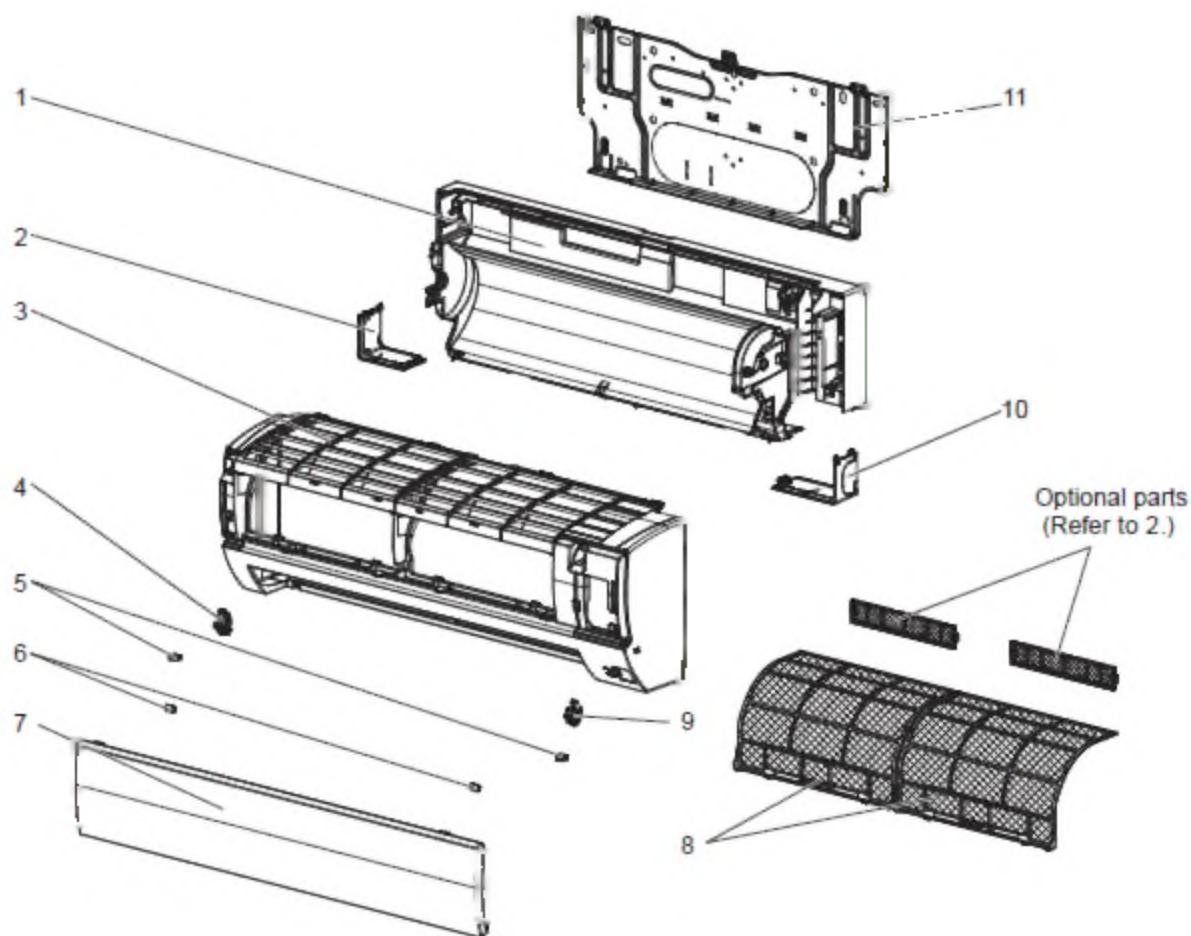

MSZ-HR42VF MSZ-HR50VF

1-8. INDOOR UNIT ELECTRICAL PARTS AND FUNCTIONAL PARTS

MSZ-HR42VF MSZ-HR50VF
1-5. INDOOR UNIT STRUCTURAL PARTS

1-6. ACCESSORY AND REMOTE CONTROLLER

1-7. INDOOR UNIT HEAT EXCHANGER