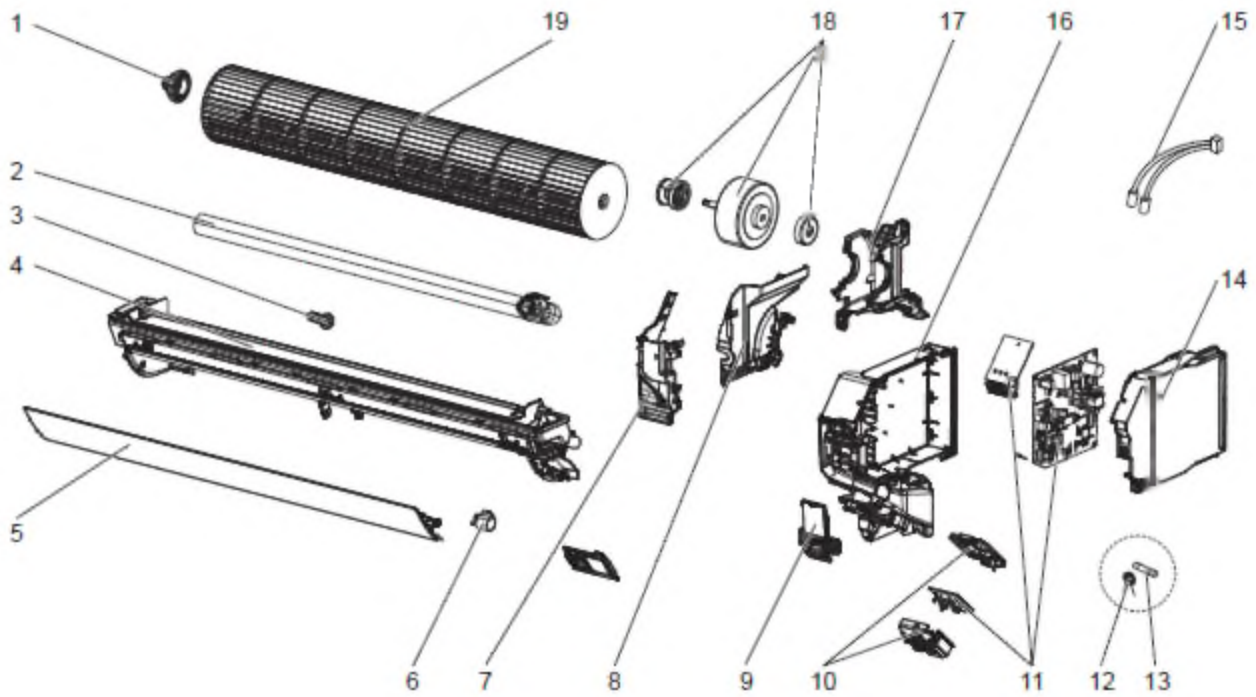

MSZ-HR42VF MSZ-HR50VF

1-8. INDOOR UNIT ELECTRICAL PARTS AND FUNCTIONAL PARTS

MSZ-HR42VF MSZ-HR50VF
1-5. INDOOR UNIT STRUCTURAL PARTS

1-6. ACCESSORY AND REMOTE CONTROLLER

1-7. INDOOR UNIT HEAT EXCHANGER