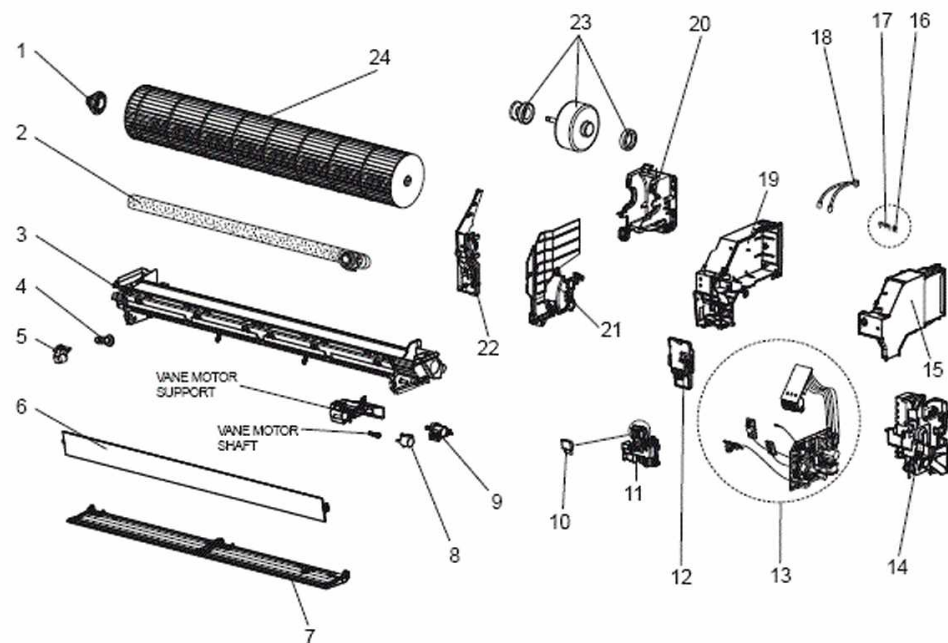

**1-1. INDOOR UNIT STRUCTURAL PARTS****1-2. ACCESSORY AND REMOTE CONTROLLER**

MSZ-AP25VG- [E1, EN1] MSZ-AP35VG- [E1, EN1]

MSZ-AP42VG- [E1, EN1] MSZ-AP50VG- [E1, EN1]

## 1-3. INDOOR UNIT ELECTRICAL PARTS AND FUNCTIONAL PARTS