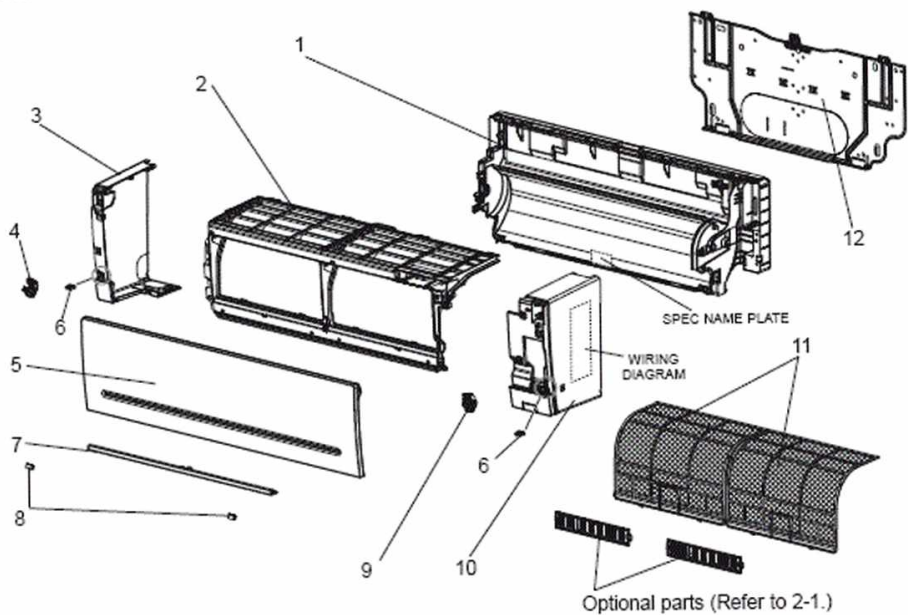

**1-1. INDOOR UNIT STRUCTURAL PARTS****1-2. ACCESSORY AND REMOTE CONTROLLER**

MSZ-AP25VG- [E1, EN1] MSZ-AP35VG- [E1, EN1]

MSZ-AP42VG- [E1, EN1] MSZ-AP50VG- [E1, EN1]

## 1-3. INDOOR UNIT ELECTRICAL PARTS AND FUNCTIONAL PARTS