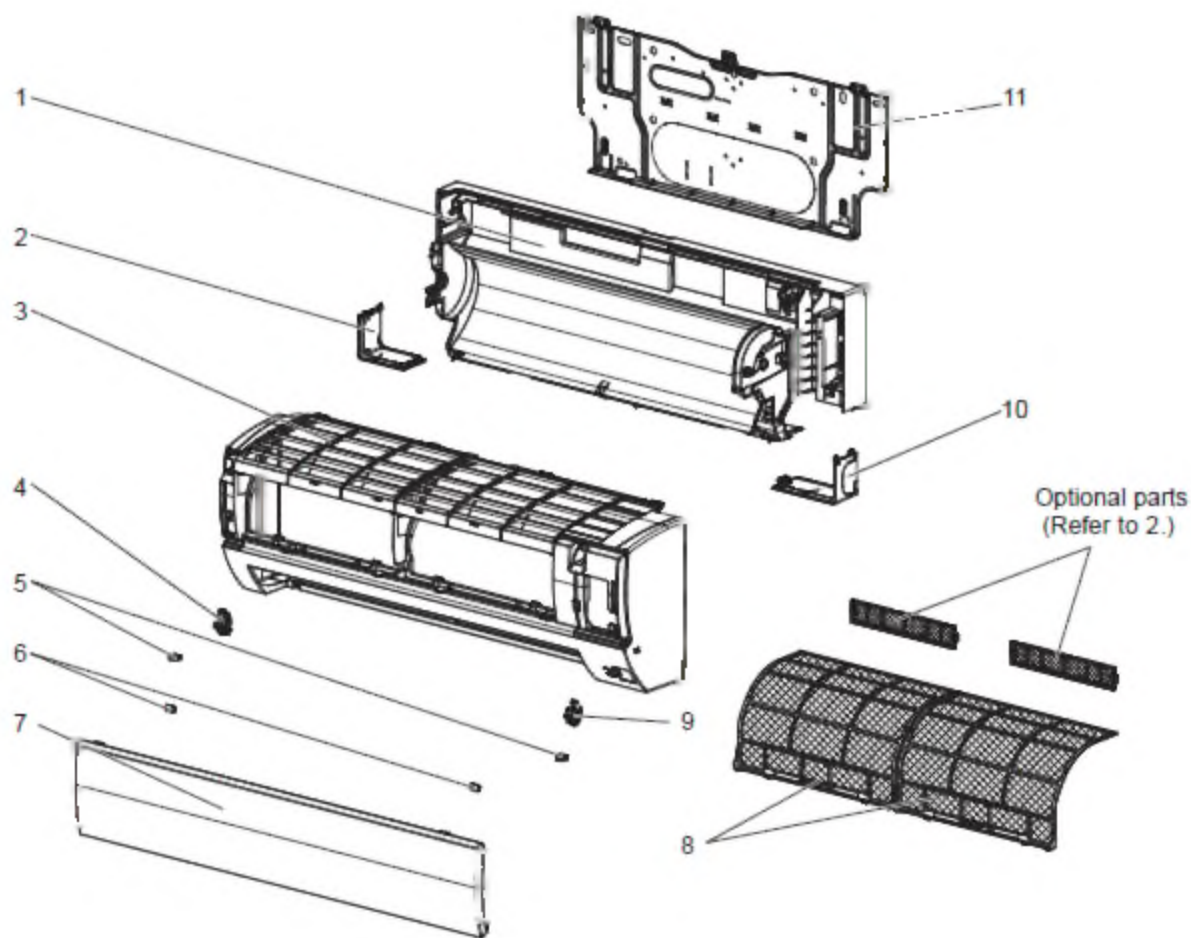

MSZ-HR42VF MSZ-HR50VF

1-8. INDOOR UNIT ELECTRICAL PARTS AND FUNCTIONAL PARTS

MSZ-HR42VF MSZ-HR50VF
1-5. INDOOR UNIT STRUCTURAL PARTS

1-6. ACCESSORY AND REMOTE CONTROLLER

1-7. INDOOR UNIT HEAT EXCHANGER