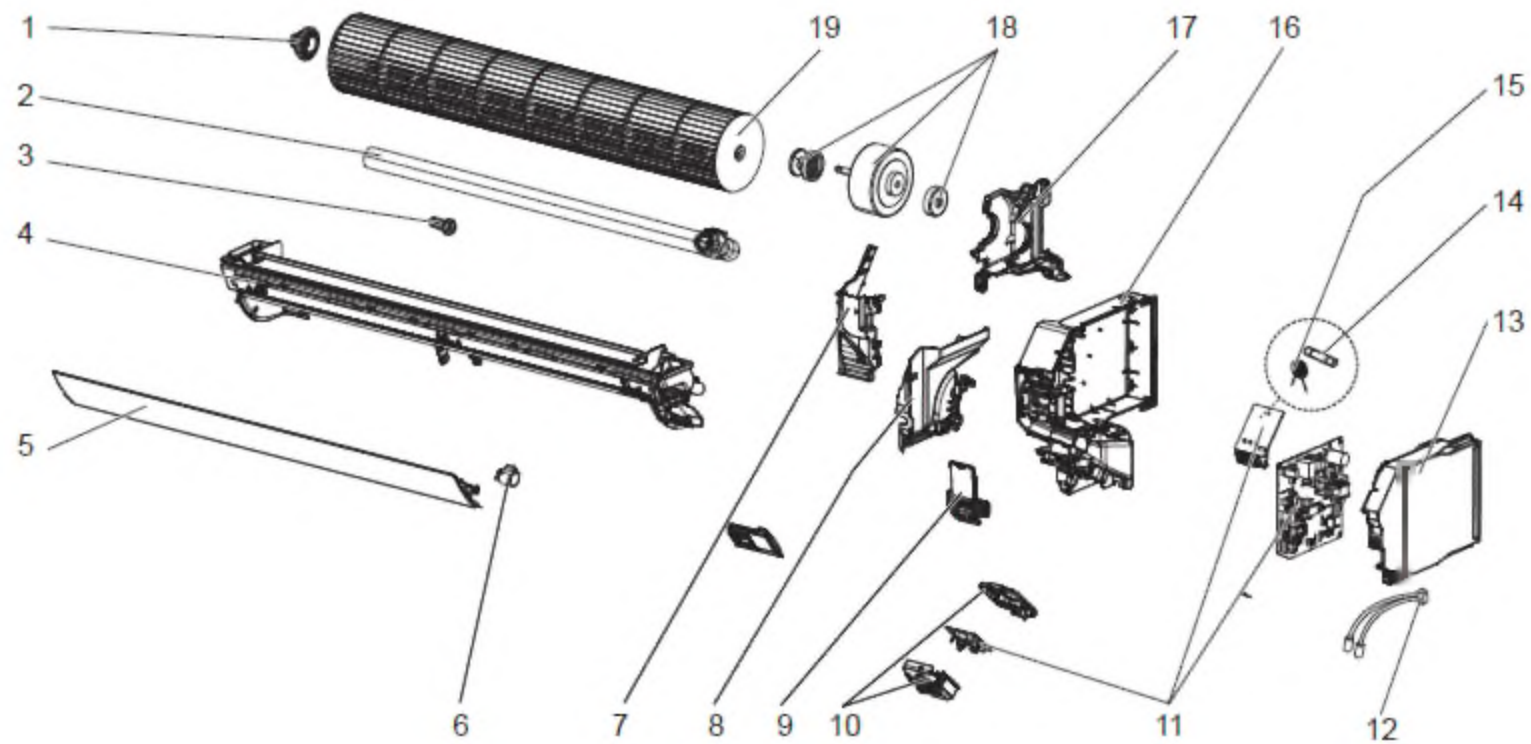

MSZ-HR25VF MSZ-HR35VF

1-4. INDOOR UNIT ELECTRICAL PARTS AND FUNCTIONAL PARTS

MSZ-HR25VF, MSZ-HR35VF
1-1. INDOOR UNIT STRUCTURAL PARTS

1-2. ACCESSORY AND REMOTE CONTROLLER

1-3. INDOOR UNIT HEAT EXCHANGER