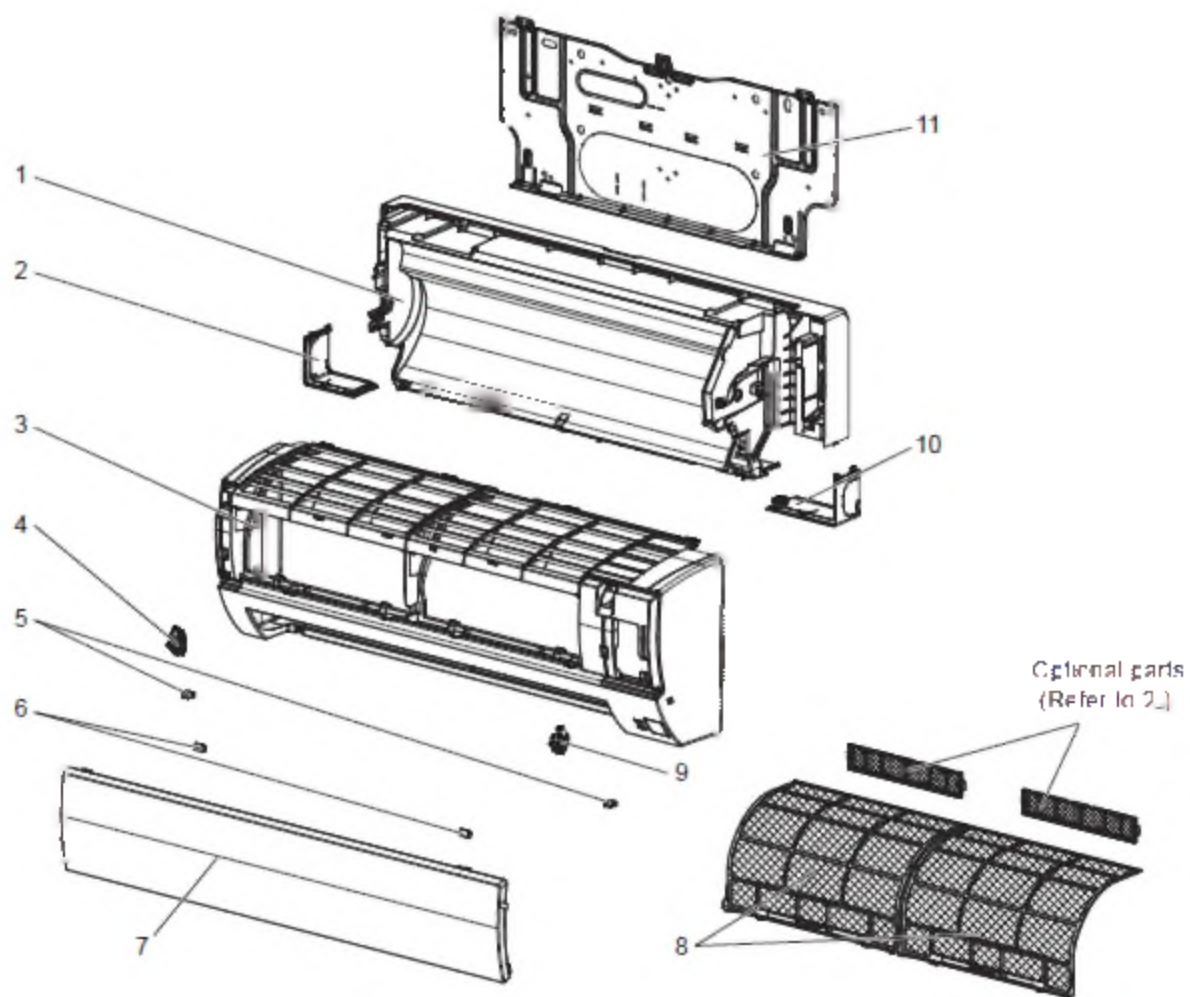

MSZ-HR25VF MSZ-HR35VF

1-4. INDOOR UNIT ELECTRICAL PARTS AND FUNCTIONAL PARTS

MSZ-HR25VF, MSZ-HR35VF
1-1. INDOOR UNIT STRUCTURAL PARTS

1-2. ACCESSORY AND REMOTE CONTROLLER

1-3. INDOOR UNIT HEAT EXCHANGER