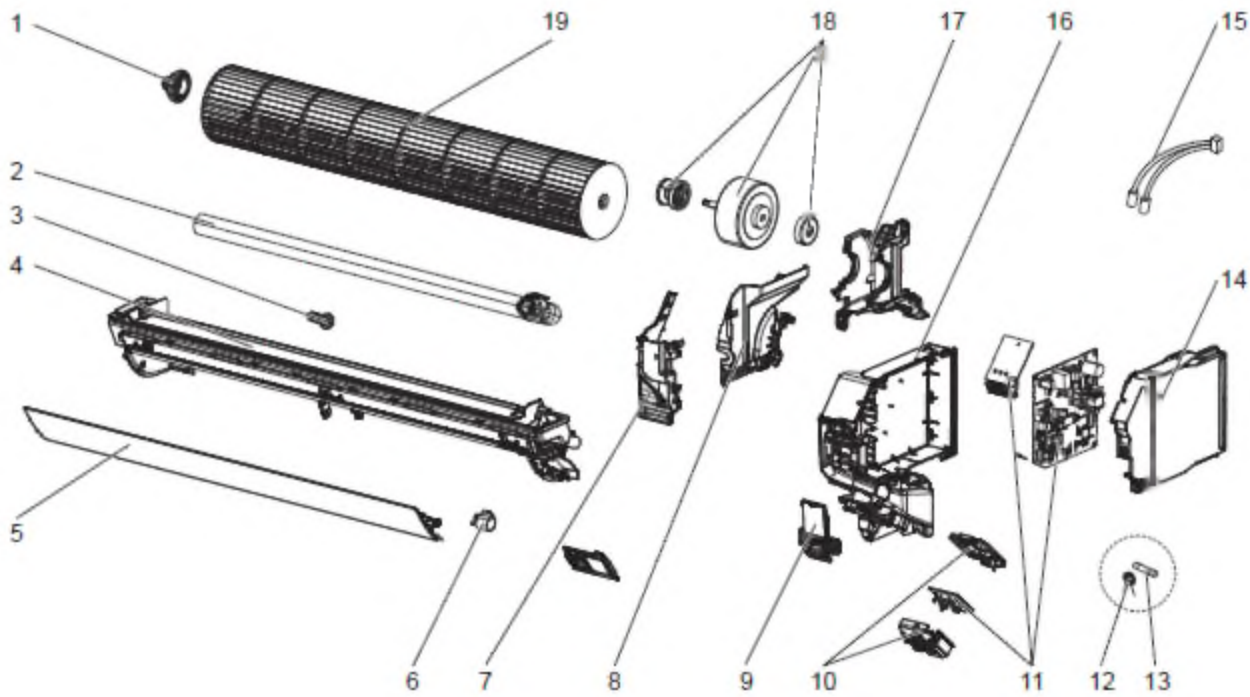

MSZ-HR42VF MSZ-HR50VF

1-8. INDOOR UNIT ELECTRICAL PARTS AND FUNCTIONAL PARTS

MSZ-HR42VF MSZ-HR50VF
1-5. INDOOR UNIT STRUCTURAL PARTS

1-6. ACCESSORY AND REMOTE CONTROLLER

1-7. INDOOR UNIT HEAT EXCHANGER