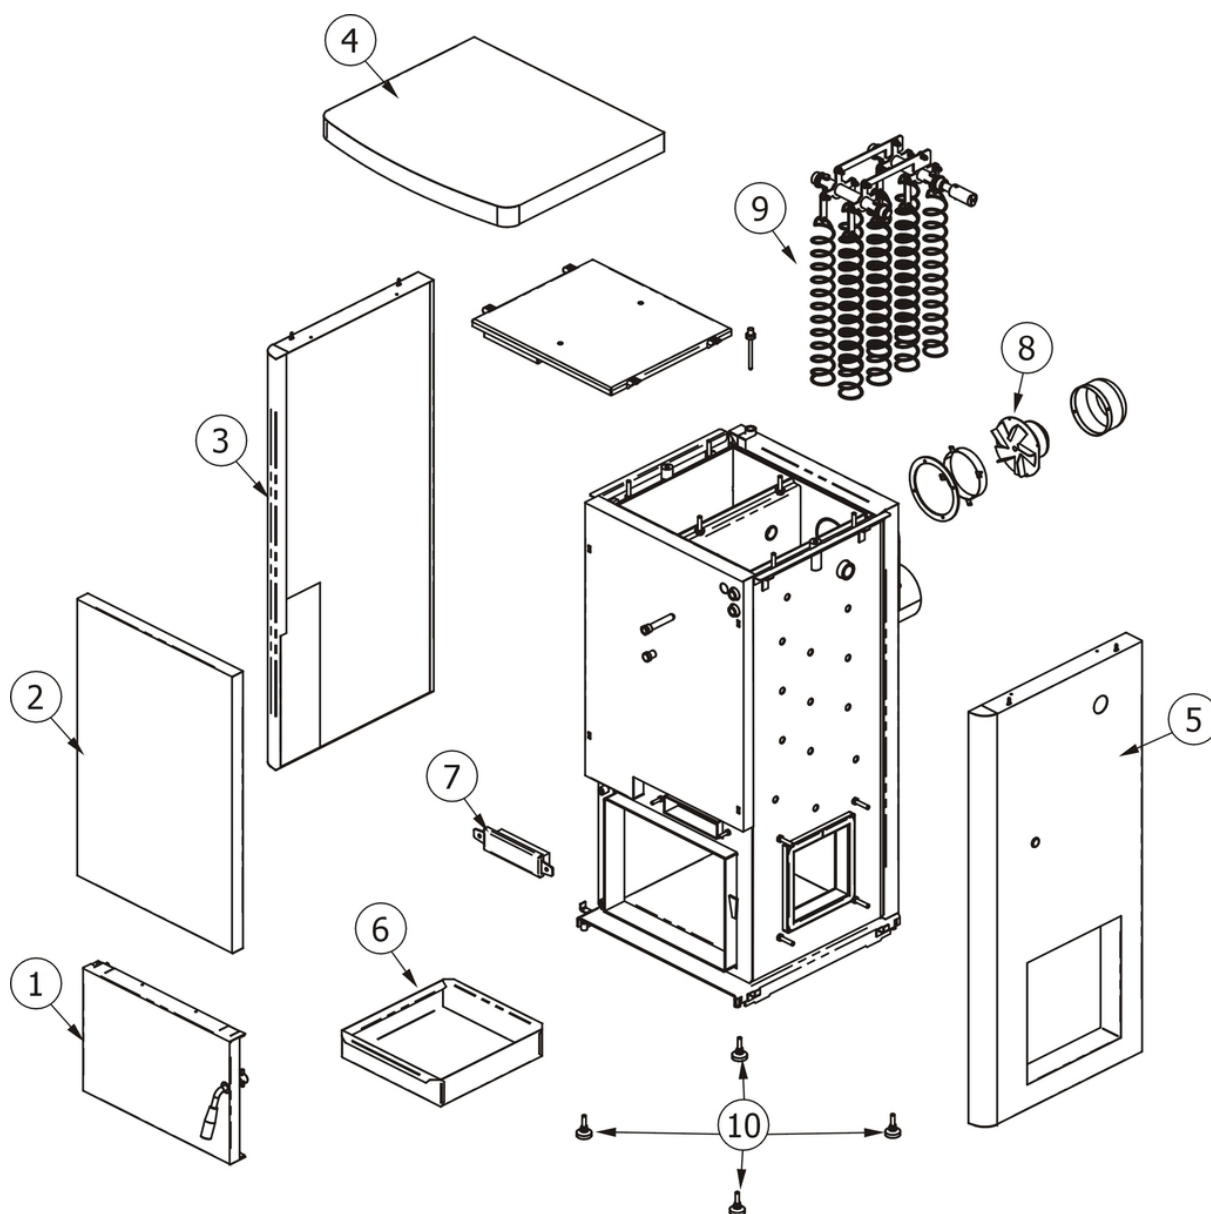

VARIOMATIC 33

Gruppo caldaia / Gruppo caldaia / Gruppo caldaia / Gruppo caldaia / Gruppo caldaia

N°	Codice/Code	Descrizioni / Description / Beschreibung / Description / Descripción	Prezzo (€)
1	41401191760	Sportello acceso camera di combustione / Combustion chambre door / Combustion chambre door / Combustion chambre door / Combustion chambre door	332.00
2	41401192060	Pannello frontale superiore lato caldaia/camera di combustione / Front panel / Front panel / Front panel / Front panel	73.00
3	41401191960	Fianco SX lato caldaia/camera di combustione / Left panel heat exchanger part / Left panel heat exchanger part / Left panel heat exchanger part / Left panel heat exchanger part	181.00
4	41401192160	Coperchio superiore lato caldaia/camera di combustione / Cover heat exchanger part / Cover heat exchanger part / Cover heat exchanger part / Cover heat exchanger part	116.00
5	41401191860	Fianco DX lato caldaia/camera di combustione / Right panel heat exchanger part / Right panel heat exchanger part / Right panel heat exchanger part / Right panel heat exchanger part	124.00
6	41401192360	Cassetto cenere / Ash tray / Ash tray / Ash tray / Ash tray	168.00
7	1010	Non disponibile / Not available / Nicht verfügbar / Non disponibile / No disponible	-
8	41451109100	Ventilatore aspirazione fumi / Smoke exhaust fan / Rauchabsauggebläse / Ventilateur aspiration fumées / Ventilador aspiración de humos	391.00
8	41451109600	Sonda fumi / Smoke sensor / Rauchsonde / Sonde fumées / Sonda humos	43.00
9	41401192260	Turbulatori 8 pz. / Turbulators – 8pcs. in set for 1 boiler / Turbulators – 8pcs. in set for 1 boiler / Turbulators – 8pcs. in	301.00