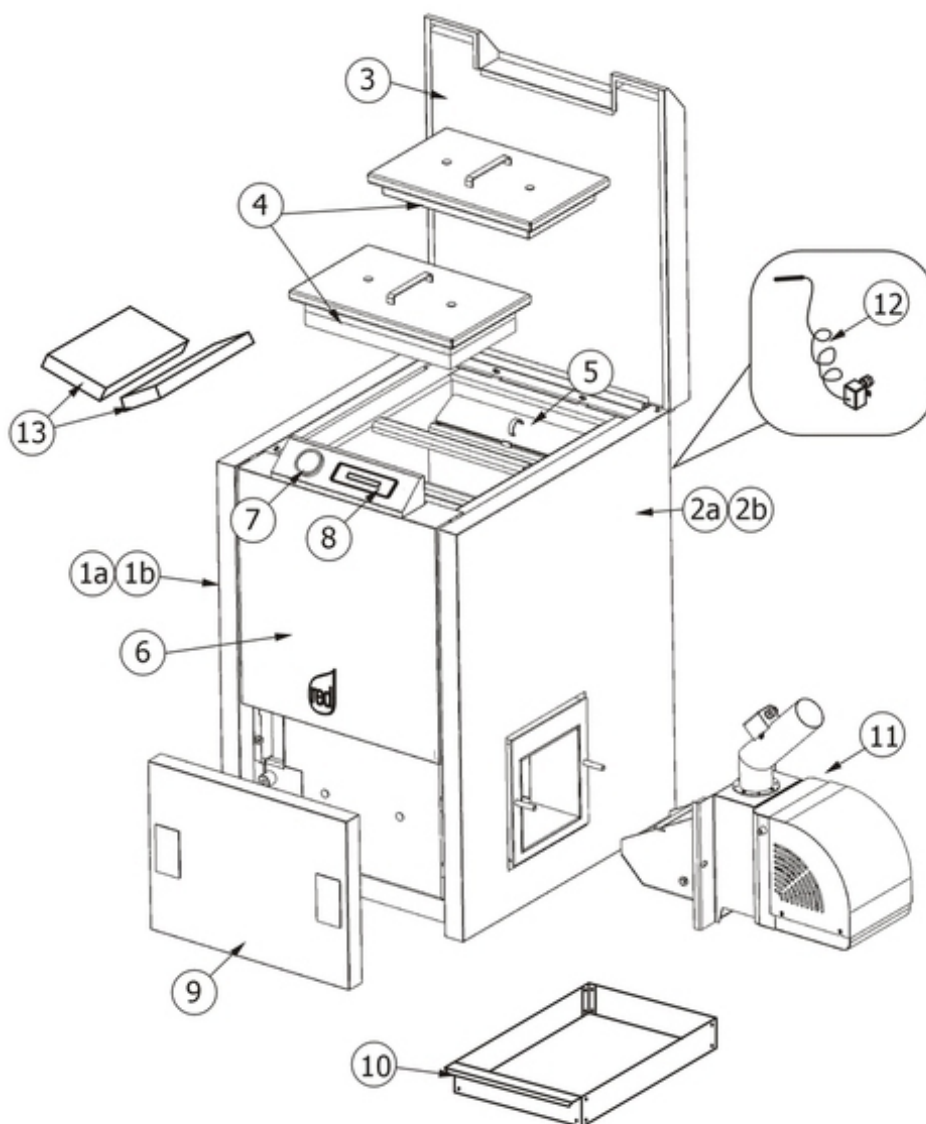

PRACTIKA 28 DX

Componenti / Components / Bautelie / Composants / Componentes

N°	Codice/Code	Descrizioni / Description / Beschreibung / Description / Descripcion	Prezzo (€)
1b	41401190060	Fianco SX per Practika 28 DX / Left panel Practika 28 DX / Left panel Practika 28 DX / Left panel Practika 28 DX / Left panel Practika 28 DX	168.00
2a	41401189860	Fianco DX per mod. Practika 28 DX / Right pannel mod. Practika 28 DX / Right pannel mod. Practika 28 DX / Right pannel mod. Practika 28 DX	119.00
3	41401189760	Coperchio superiore apribile completo / Upper cover / Upper cover / Upper cover / Upper cover	152.00
4	41151102360	Refrattari coperchi superiori (2 pz) / Insulated cover (2 pcs) / Insulated cover (2 pcs) / Insulated cover (2 pcs) / Insulated cover (2 pcs)	66.00
5	1010	Non disponibile / Not available / Nicht verfügbar / Non disponibile / No disponible	-
6	41401189660	Frontale superiore isolato / Upper front insulated panel / Upper front insulated panel / Upper front insulated panel / Upper front insulated panel	59.00
7	41501103760	Manometro / Manometer / Manometer / Manometer / Manometer	103.00
8	41450906200	Pulsante accensione - UL - / On button - UL - / Zündungstaste - UL - / Touche d'allumage - UL - / Botón encendido - UL -	36.00