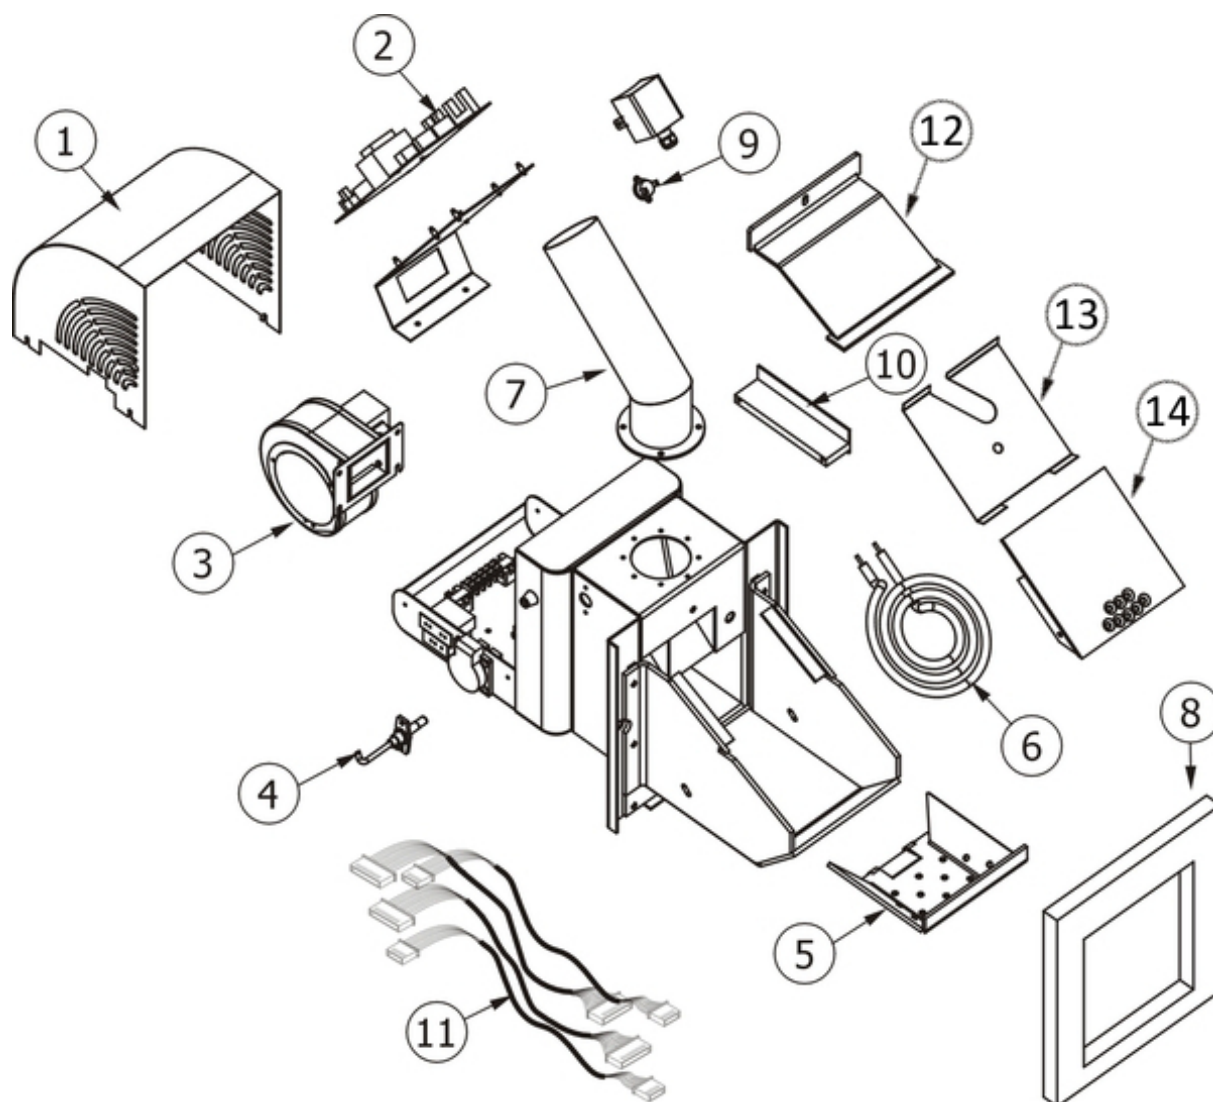

PRACTIKA 28 DX

Bruciatore / Burner / Brenner / Bruleur / Quemador

N°	Codice/Code	Descrizioni / Description / Beschreibung / Description / Description	Prezzo (€)
1	41401190360	Cofanatura esterna / External panel / External panel / External panel / External panel	114.00
2	41451108600A	Scheda madre Practika / Mother board Practika / Hauptplatine Practika / Carte mère Practika / Trajeta madre Practika	217.00
3	41451108400	Ventilatore aria comburente / Air combustion fan / Air combustion fan / Air combustion fan / Air combustion fan	182.00
4	41451108300	Sonda fotosensibile / Sonda fotosensibile / Sonda fotosensibile / Sonda fotosensibile / Sonda fotosensibile	72.00
5	41401190460	Braciere in acciaio / Steel pellet burner / Steel pellet burner / Steel pellet burner / Steel pellet burner	344.00
6	41451108500	Candeletta accensione pellet / Pellet ignition sparkplug / Pellet ignition sparkplug / Pellet ignition sparkplug / Pellet ignition sparkplug	123.00
7	41501103860	Tubo caricamento pellet / Pellet pipe / Pellet pipe / Pellet pipe / Pellet pipe	121.00
8	41801103000	Guarnizione tra bruciatore e corpo caldaia / Burner-heat exchanger gasket / Dichtung zwischen Brenner und Kessel / Joint entre le bruleur et la chaudière / Junta entre quemador y caldera	48.00
9	41451108700	Termostato a contatto / Thermostat / Thermostat / Thermostat / Termóstato	28.00
10	41451101500	Pannello connettori seriali / Connector panel / Connector panel / Connector panel / Connector panel	69.00
11	41451110250	Kit cablaggi collegamento bruciatore-caldaia / Wiring kit / Wiring kit / Wiring kit / Wiring kit	301.00
12	41401455260	Protezione testata di combustione / Burning protection / Schutz verbrennungsbaugruppe / Protection combustion / Protección combustión	115.00
13	41401369250	Lamiera esterna sostituzione candeletta / Sparkplug replace external panel / Aussenplatte zündkerze umtausch / Panneau extérieur remplacement bougie / Panel exterior reemplazo bujía	258.00