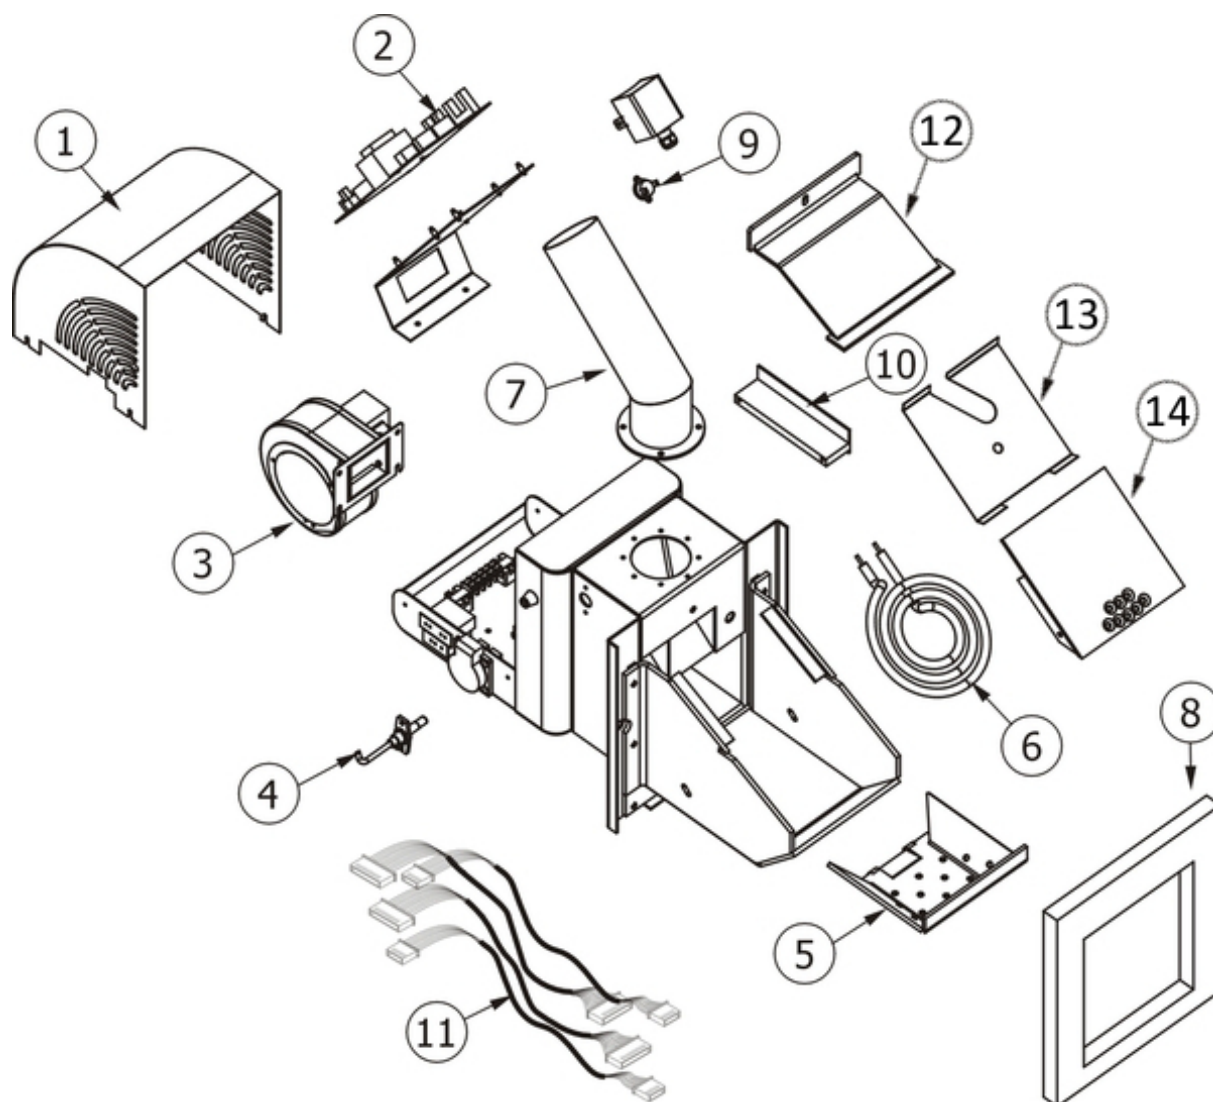

PRACTIKA 33 DX

Bruciatore / Burner / Brenner / Bruleur / Quemador

N°	Codice/Code	Descrizioni / Description / Beschreibung / Description / Description	Prezzo (€)
1	41401191060	Cofanatura esterna / External panel / External panel / External panel / External panel	184.00
2	41451108600A	Scheda madre Practika / Mother board Practika / Hauptplatine Practika / Carte mère Practika / Trajeta madre Practika	217.00
3	41451205300	Ventilatore aria comburente / Air combustion fan / Air combustion fan / Air combustion fan / Air combustion fan	302.00
4	41451108300	Sonda fotosensibile / Sonda fotosensibile / Sonda fotosensibile / Sonda fotosensibile / Sonda fotosensibile	72.00
5	41401190460	Braciere in acciaio / Steel pellet burner / Steel pellet burner / Steel pellet burner / Steel pellet burner	344.00
6	41451108500	Candeletta accensione pellet / Pellet ignition sparkplug / Pellet ignition sparkplug / Pellet ignition sparkplug / Pellet ignition sparkplug	123.00
7	41501103860	Tubo caricamento pellet / Pellet pipe / Pellet pipe / Pellet pipe / Pellet pipe	121.00
8	41801103000	Guarnizione tra bruciatore e corpo caldaia / Burner-heat exchanger gasket / Dichtung zwischen Brenner und Kessel / Joint entre le bruleur et la chaudière / Junta entre quemador y caldera	48.00
9	41451108700	Termostato a contatto / Thermostat / Thermostat / Thermostat / Termóstato	28.00
10	41451101500	Pannello connettori seriali / Connector panel / Connector panel / Connector panel / Connector panel	69.00
11	41451110250	Kit cablaggi collegamento bruciatore-caldaia / Wiring kit / Wiring kit / Wiring kit / Wiring kit	301.00
12	41401455260	Protezione testata di combustione / Burning protection / Schutz verbrennungsbaugruppe / Protection combustion / Protección combustión	115.00
13	41401369250	Lamiera esterna sostituzione candeletta / Sparkplug replace external panel / Aussenplatte zündkerze umtausch / Panneau extérieur remplacement bougie / Panel exterior reemplazo bujía	258.00