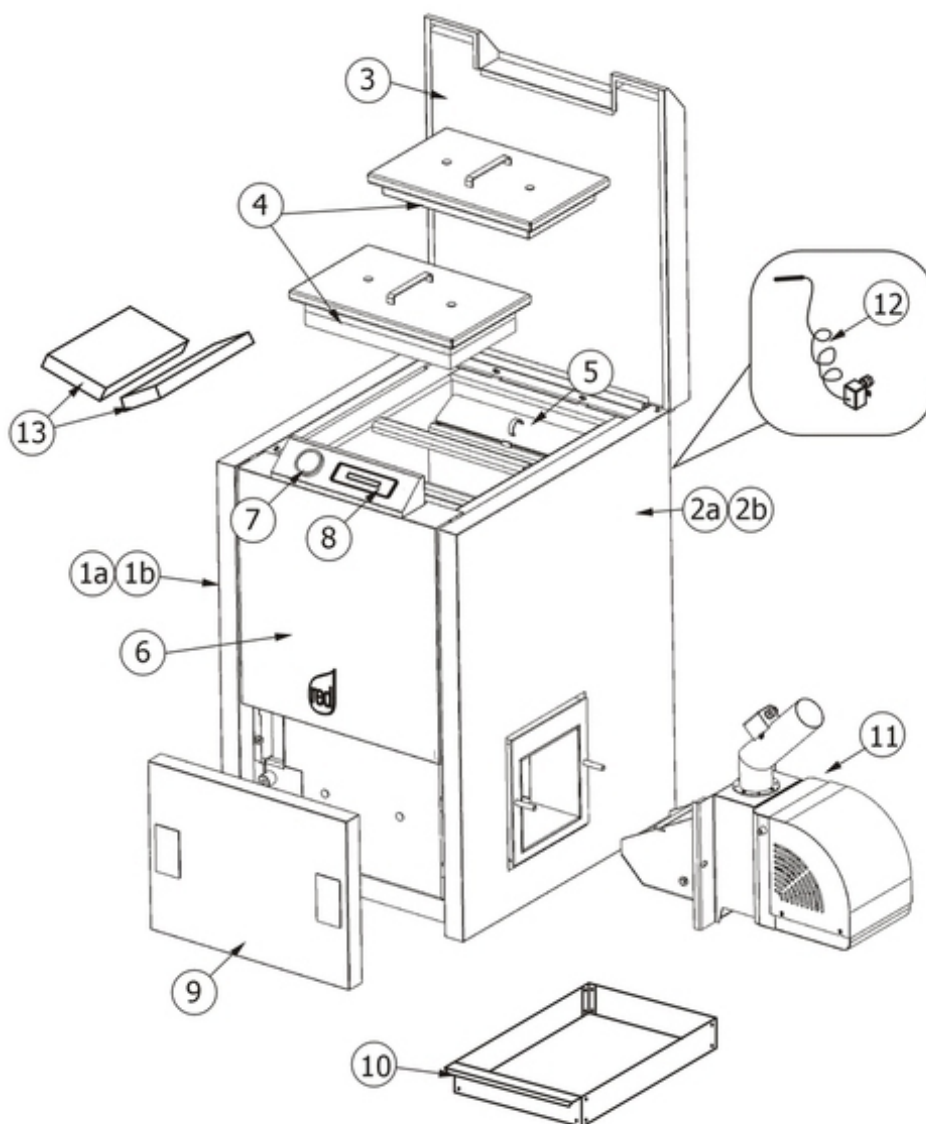

PRACTIKA 33 DX

Componenti / Components / Bautelie / Composants / Componentes

N°	Codice/Code	Descrizioni / Description / Beschreibung / Description / Descripcion	Prezzo (€)
1a	41401190860	Fianco SX per Practika 33 DX / Left panel Practika 33 DX / Left panel Practika 33 DX / Left panel Practika 33 DX / Left panel Practika 33 DX	186.00
2a	41401190660	Fianco DX per mod. Praktika 33 DX / Right pannel mod. Praktika 33 DX / Right pannel mod. Praktika 33 DX / Right pannel mod. Praktika 33 DX	186.00
3	41401189760	Coperchio superiore apribile completo / Upper cover / Upper cover / Upper cover / Upper cover	152.00
4	41151102360	Refrattari coperchi superiori (2 pz) / Insulated cover (2 pcs) / Insulated cover (2 pcs) / Insulated cover (2 pcs) / Insulated cover (2 pcs)	66.00
5	1010	Non disponibile / Not available / Nicht verfügbar / Non disponibile / No disponible	-
6	41401189660	Frontale superiore isolato / Upper front insulated panel / Upper front insulated panel / Upper front insulated panel / Upper front insulated panel	59.00
7	41501103760	Manometro / Manometer / Manometer / Manometer / Manometer	103.00
8	41450906200	Pulsante accensione - UL - / On button - UL - / Zündungstaste - UL - / Touche d'allumage - UL - / Botón encendido - UL -	36.00