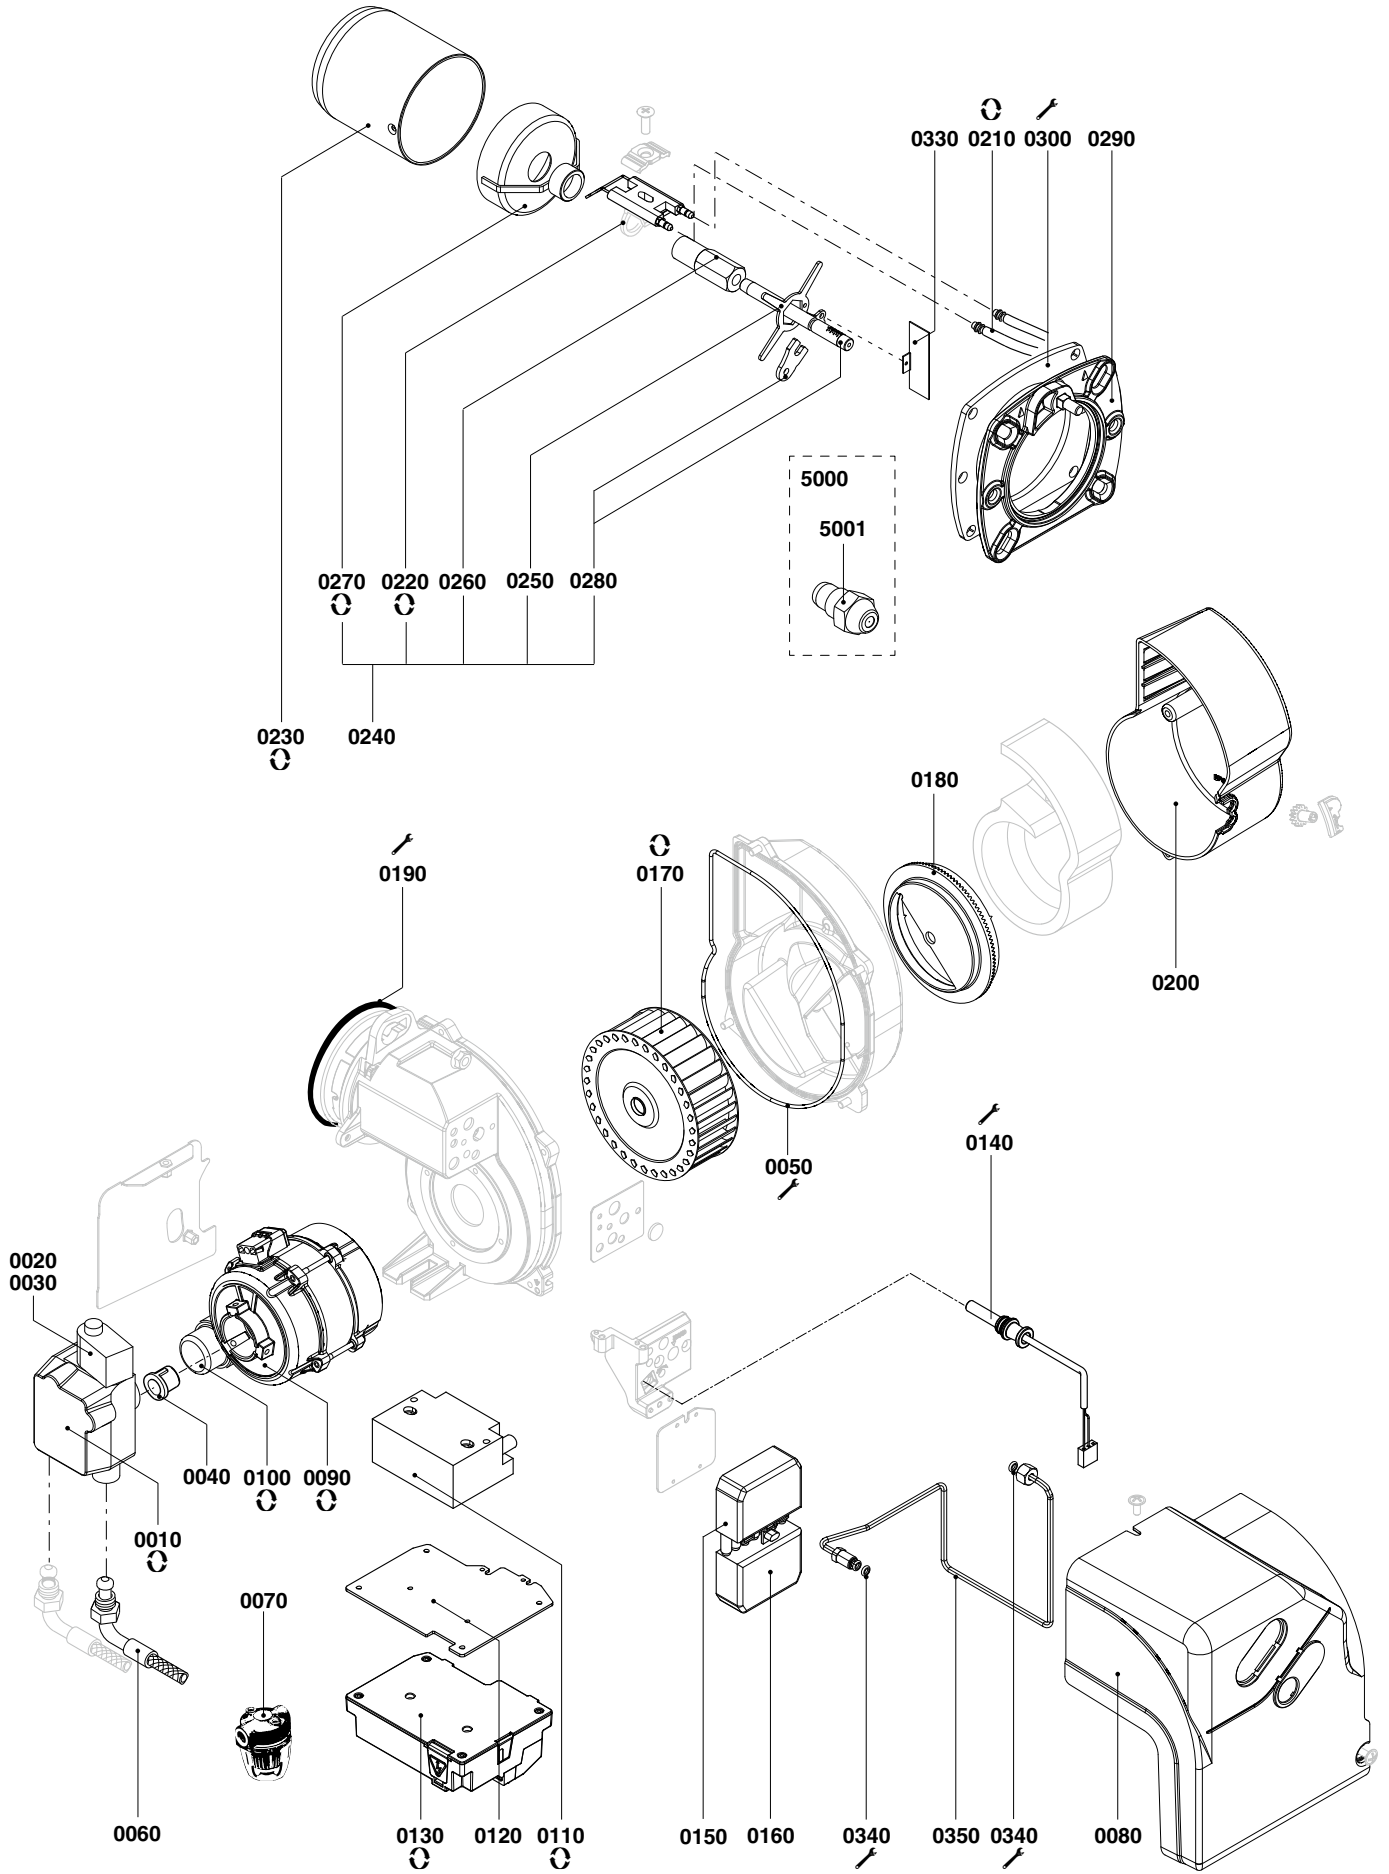

SPARE PARTS EXPLODED VIEW OIL BURNER

Model

MAX 1 (R) TW

R8220150-01 - 16/12/2015

1	3142709	MAX 1 TC (TW) 230 V 50/60HZ	06-2011	-
2	3142710	MAX 1 TL (TW) 230 V 50/60HZ	01-2012	-
3	3142711	MAX 1 R TC (TW) 230 V 50/60HZ	07-2011	-
4	3142712	MAX 1 R TL (TW) 230 V 50/60HZ	02-2014	-
Col	Reference	Model type	Begin	End

Oil burner
MAX 1 (R) TW