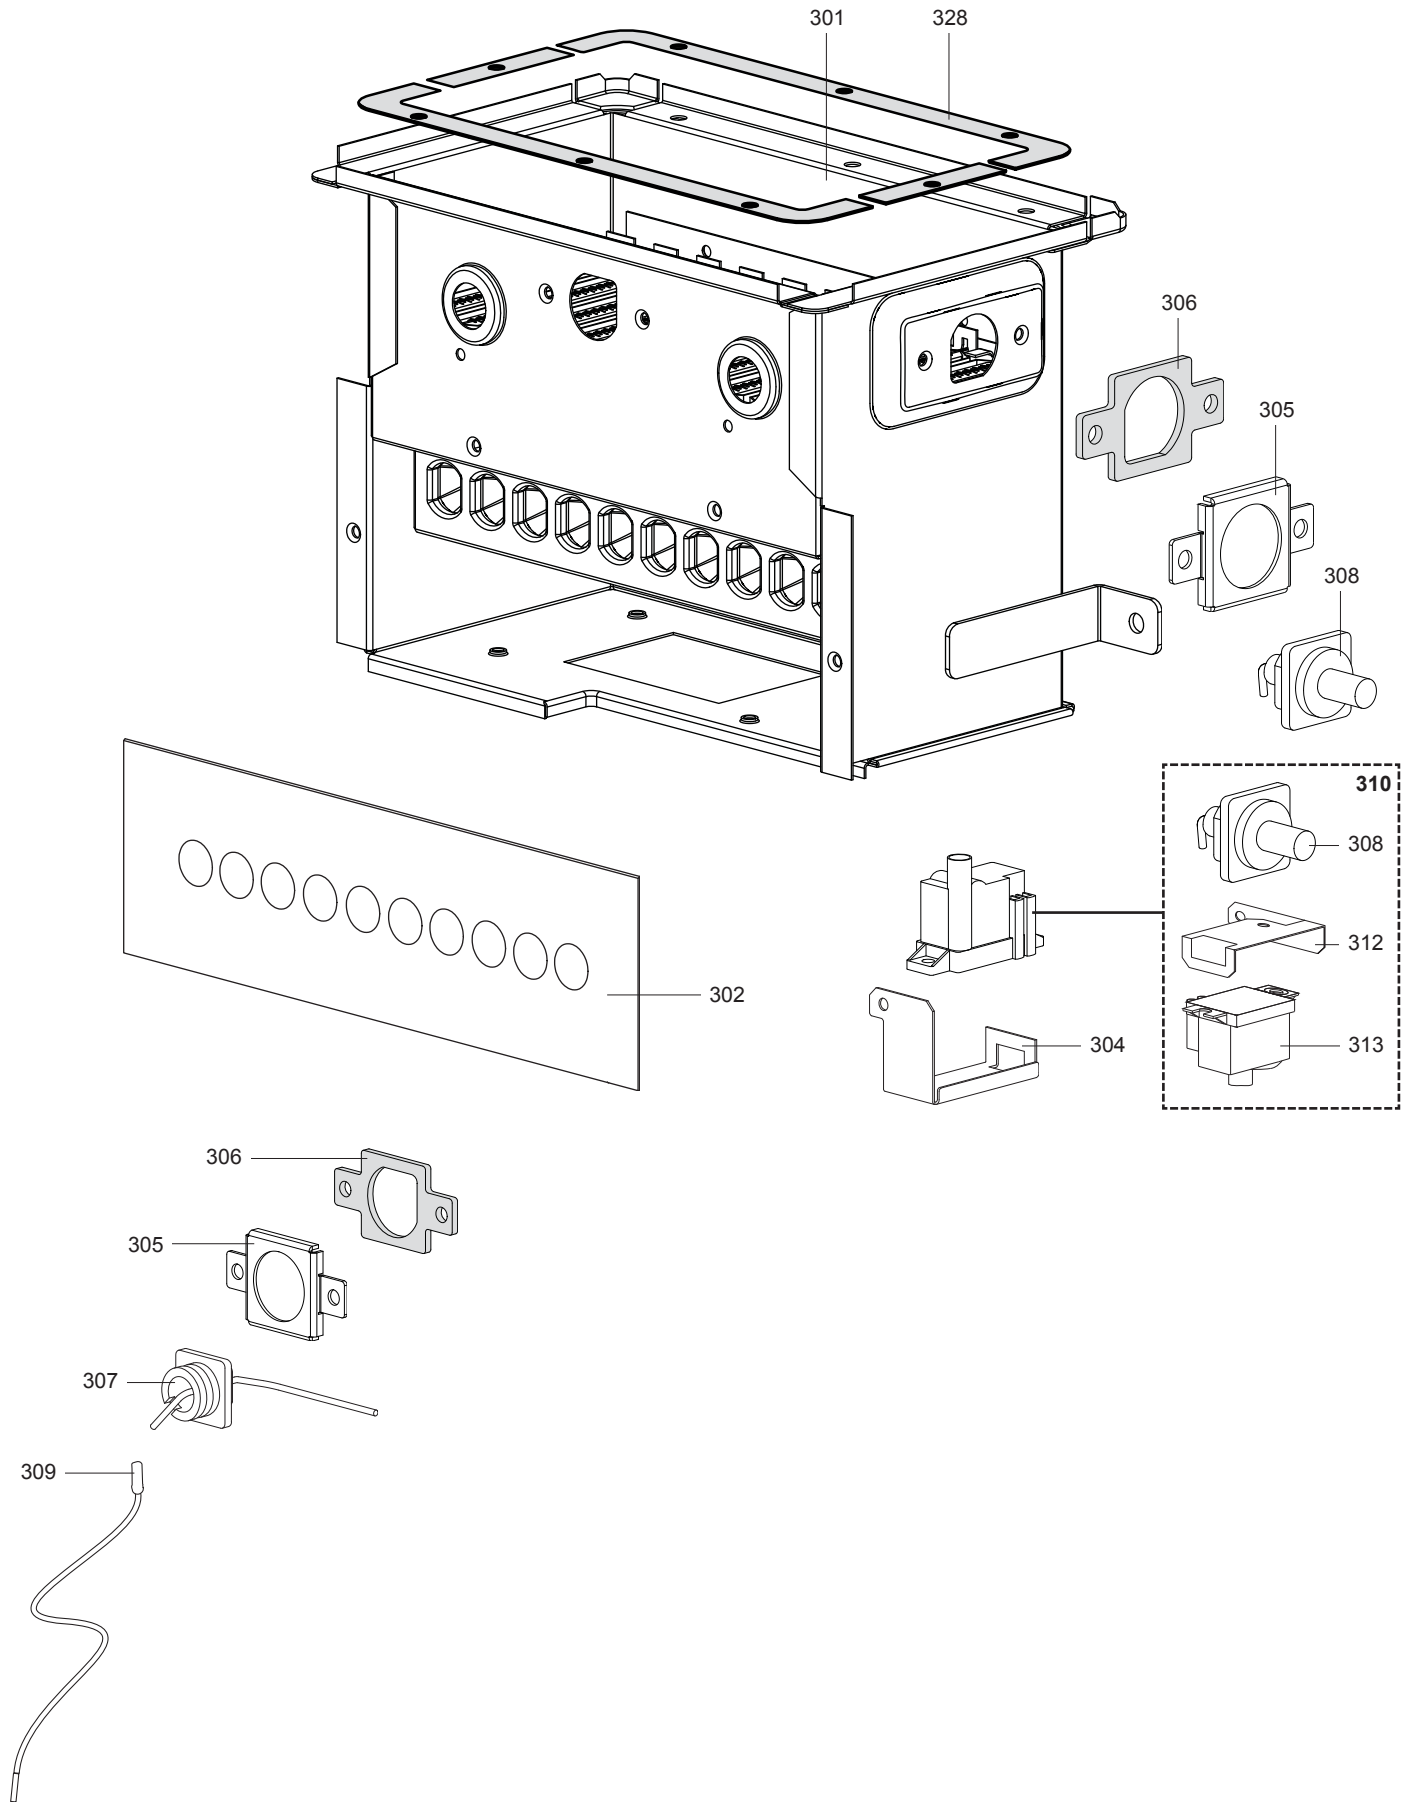

SPARE PARTS EXPLODED VIEW  
INSTANTANEOUS GAS WATER HEATERS  
Model  
**FLUENDO AVENIR OUTDOOR EU**

R8217271-02 - 27/07/2018

1	3632261	FLUENDO AVENIR OUTDOOR 11 NG EU	04-2015	10-2017
1	3632262	FLUENDO AVENIR OUTDOOR 11 LPG EU	04-2015	10-2017
2	3632263	FLUENDO AVENIR OUTDOOR 16 NG EU	04-2015	10-2017
2	3632264	FLUENDO AVENIR OUTDOOR 16 LPG EU	04-2015	10-2017
3	3632265	FLUENDO AVENIR OUTDOOR 20 NG EU	04-2015	10-2017
4	3632266	FLUENDO AVENIR OUTDOOR 24 NG EU	04-2015	10-2017
Col	Reference	Model type	Begin	End

500

600

5000