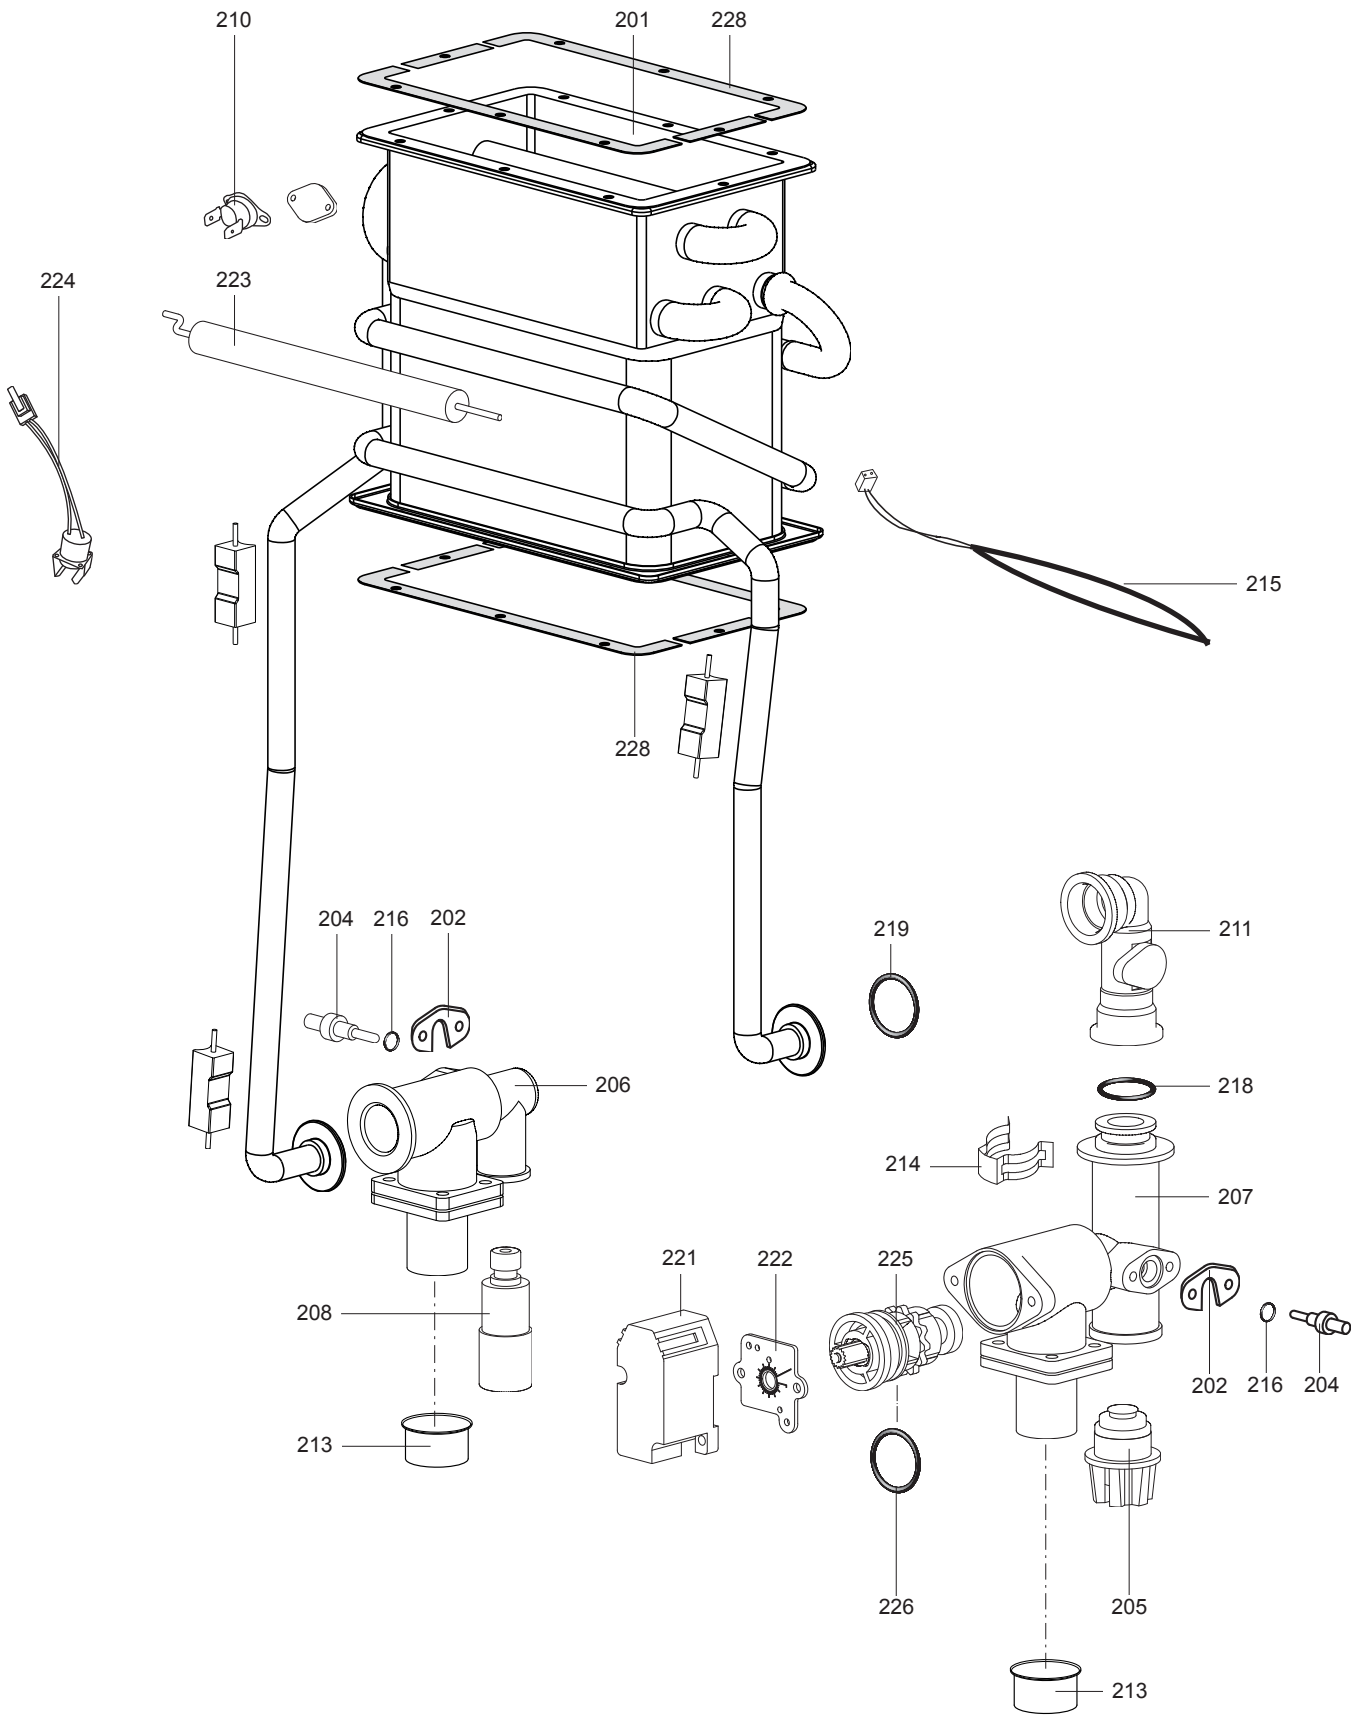

SPARE PARTS EXPLODED VIEW  
INSTANTANEOUS GAS WATER HEATERS  
Model  
**FLUENDO AVENIR OUTDOOR EU**

R8217271-02 - 27/07/2018

1	3632261	FLUENDO AVENIR OUTDOOR 11 NG EU	04-2015	10-2017
1	3632262	FLUENDO AVENIR OUTDOOR 11 LPG EU	04-2015	10-2017
2	3632263	FLUENDO AVENIR OUTDOOR 16 NG EU	04-2015	10-2017
2	3632264	FLUENDO AVENIR OUTDOOR 16 LPG EU	04-2015	10-2017
3	3632265	FLUENDO AVENIR OUTDOOR 20 NG EU	04-2015	10-2017
4	3632266	FLUENDO AVENIR OUTDOOR 24 NG EU	04-2015	10-2017
Col	Reference	Model type	Begin	End

500

600

5000