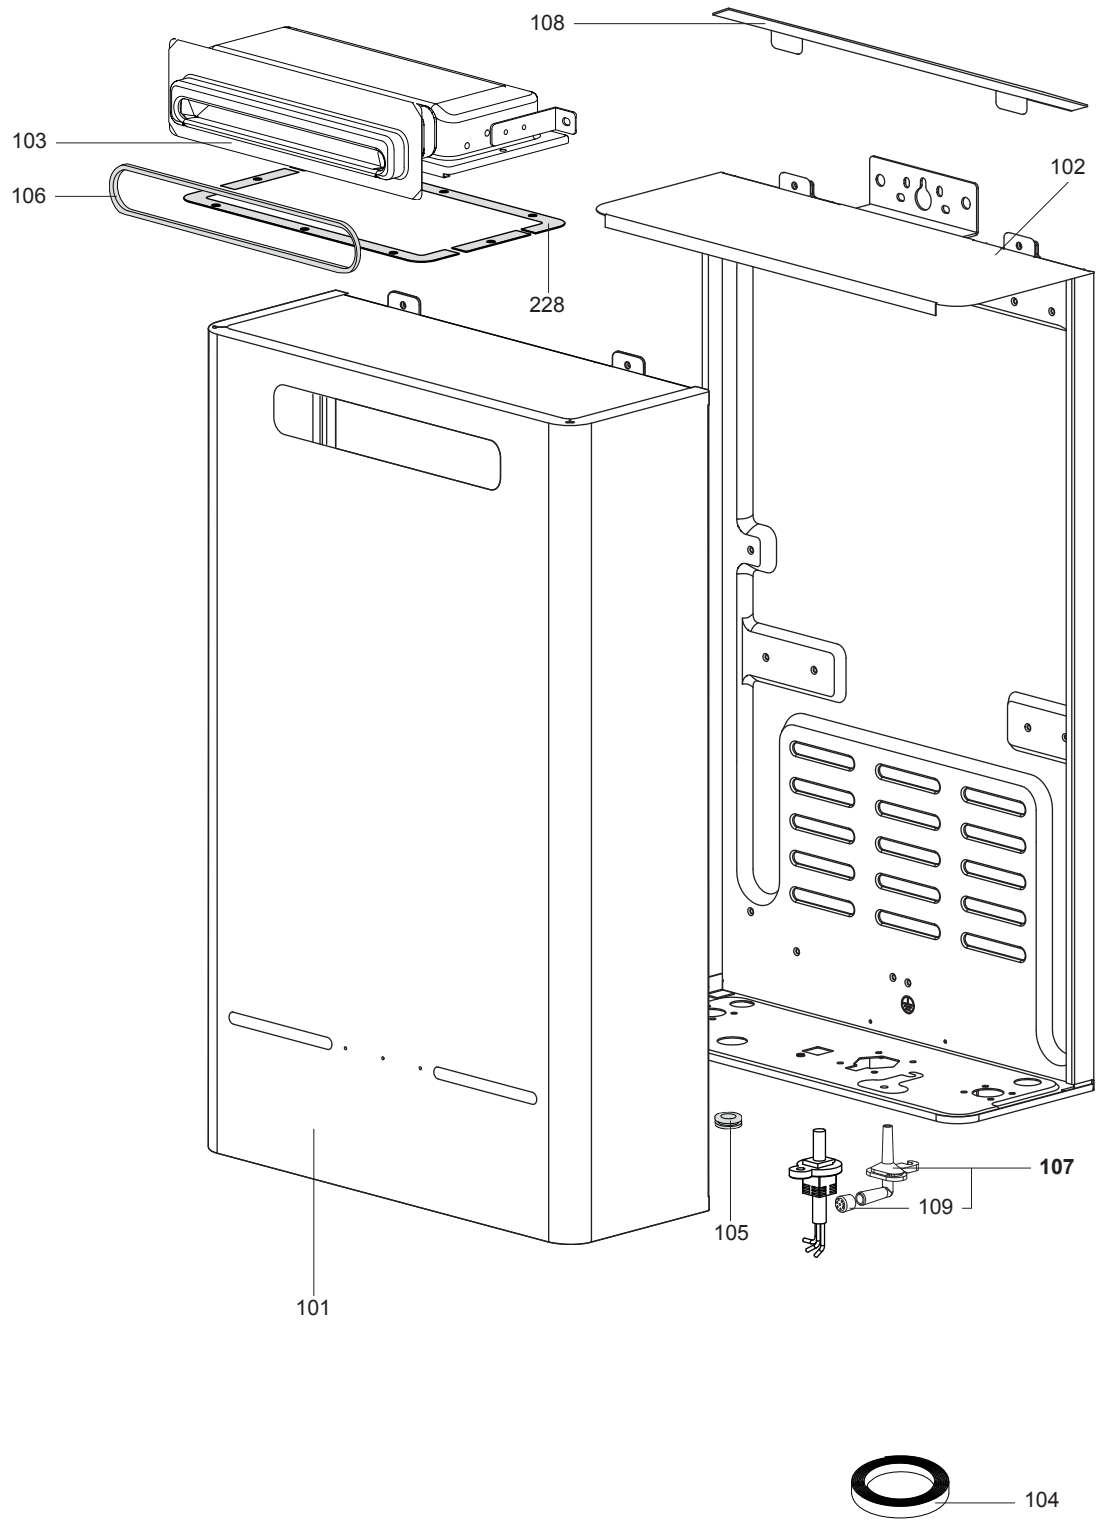

SPARE PARTS EXPLODED VIEW  
INSTANTANEOUS GAS WATER HEATERS  
Model  
**FLUENDO AVENIR OUTDOOR EU**

R8217271-02 - 27/07/2018

1	3632261	FLUENDO AVENIR OUTDOOR 11 NG EU	04-2015	10-2017
1	3632262	FLUENDO AVENIR OUTDOOR 11 LPG EU	04-2015	10-2017
2	3632263	FLUENDO AVENIR OUTDOOR 16 NG EU	04-2015	10-2017
2	3632264	FLUENDO AVENIR OUTDOOR 16 LPG EU	04-2015	10-2017
3	3632265	FLUENDO AVENIR OUTDOOR 20 NG EU	04-2015	10-2017
4	3632266	FLUENDO AVENIR OUTDOOR 24 NG EU	04-2015	10-2017
Col	Reference	Model type	Begin	End