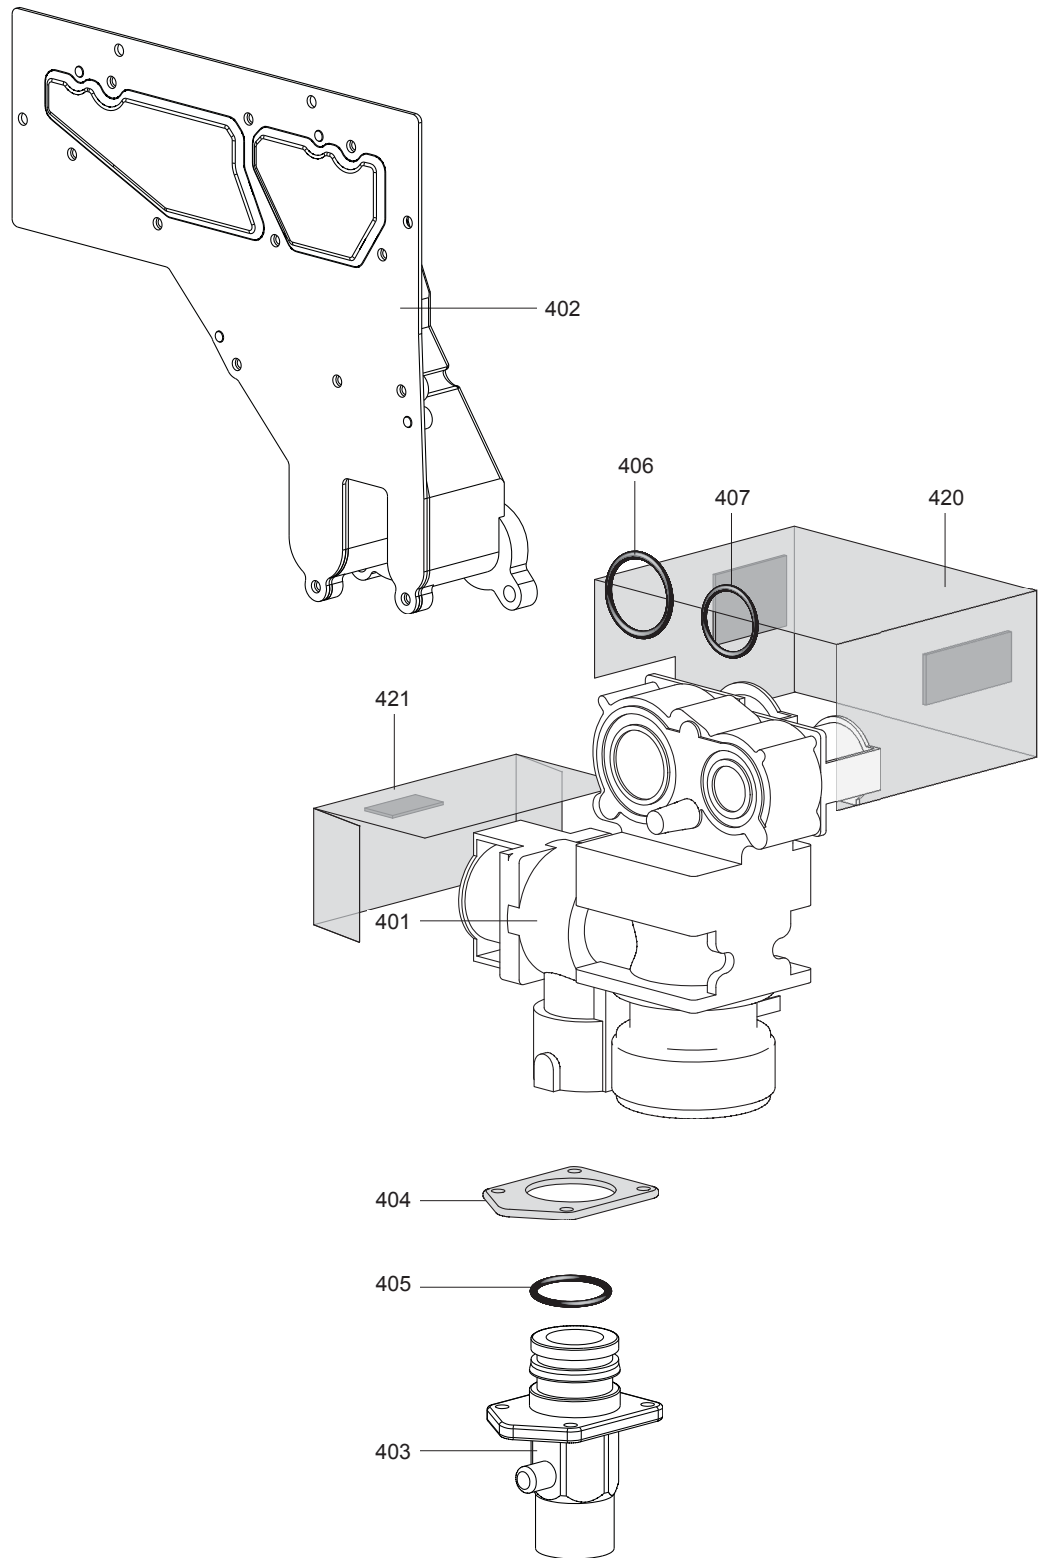

SPARE PARTS EXPLODED VIEW  
INSTANTANEOUS GAS WATER HEATERS  
Model  
**FLUENDO AVENIR OUTDOOR EU**

R8217271-02 - 27/07/2018

1	3632261	FLUENDO AVENIR OUTDOOR 11 NG EU	04-2015	10-2017
1	3632262	FLUENDO AVENIR OUTDOOR 11 LPG EU	04-2015	10-2017
2	3632263	FLUENDO AVENIR OUTDOOR 16 NG EU	04-2015	10-2017
2	3632264	FLUENDO AVENIR OUTDOOR 16 LPG EU	04-2015	10-2017
3	3632265	FLUENDO AVENIR OUTDOOR 20 NG EU	04-2015	10-2017
4	3632266	FLUENDO AVENIR OUTDOOR 24 NG EU	04-2015	10-2017
Col	Reference	Model type	Begin	End

500

600

5000