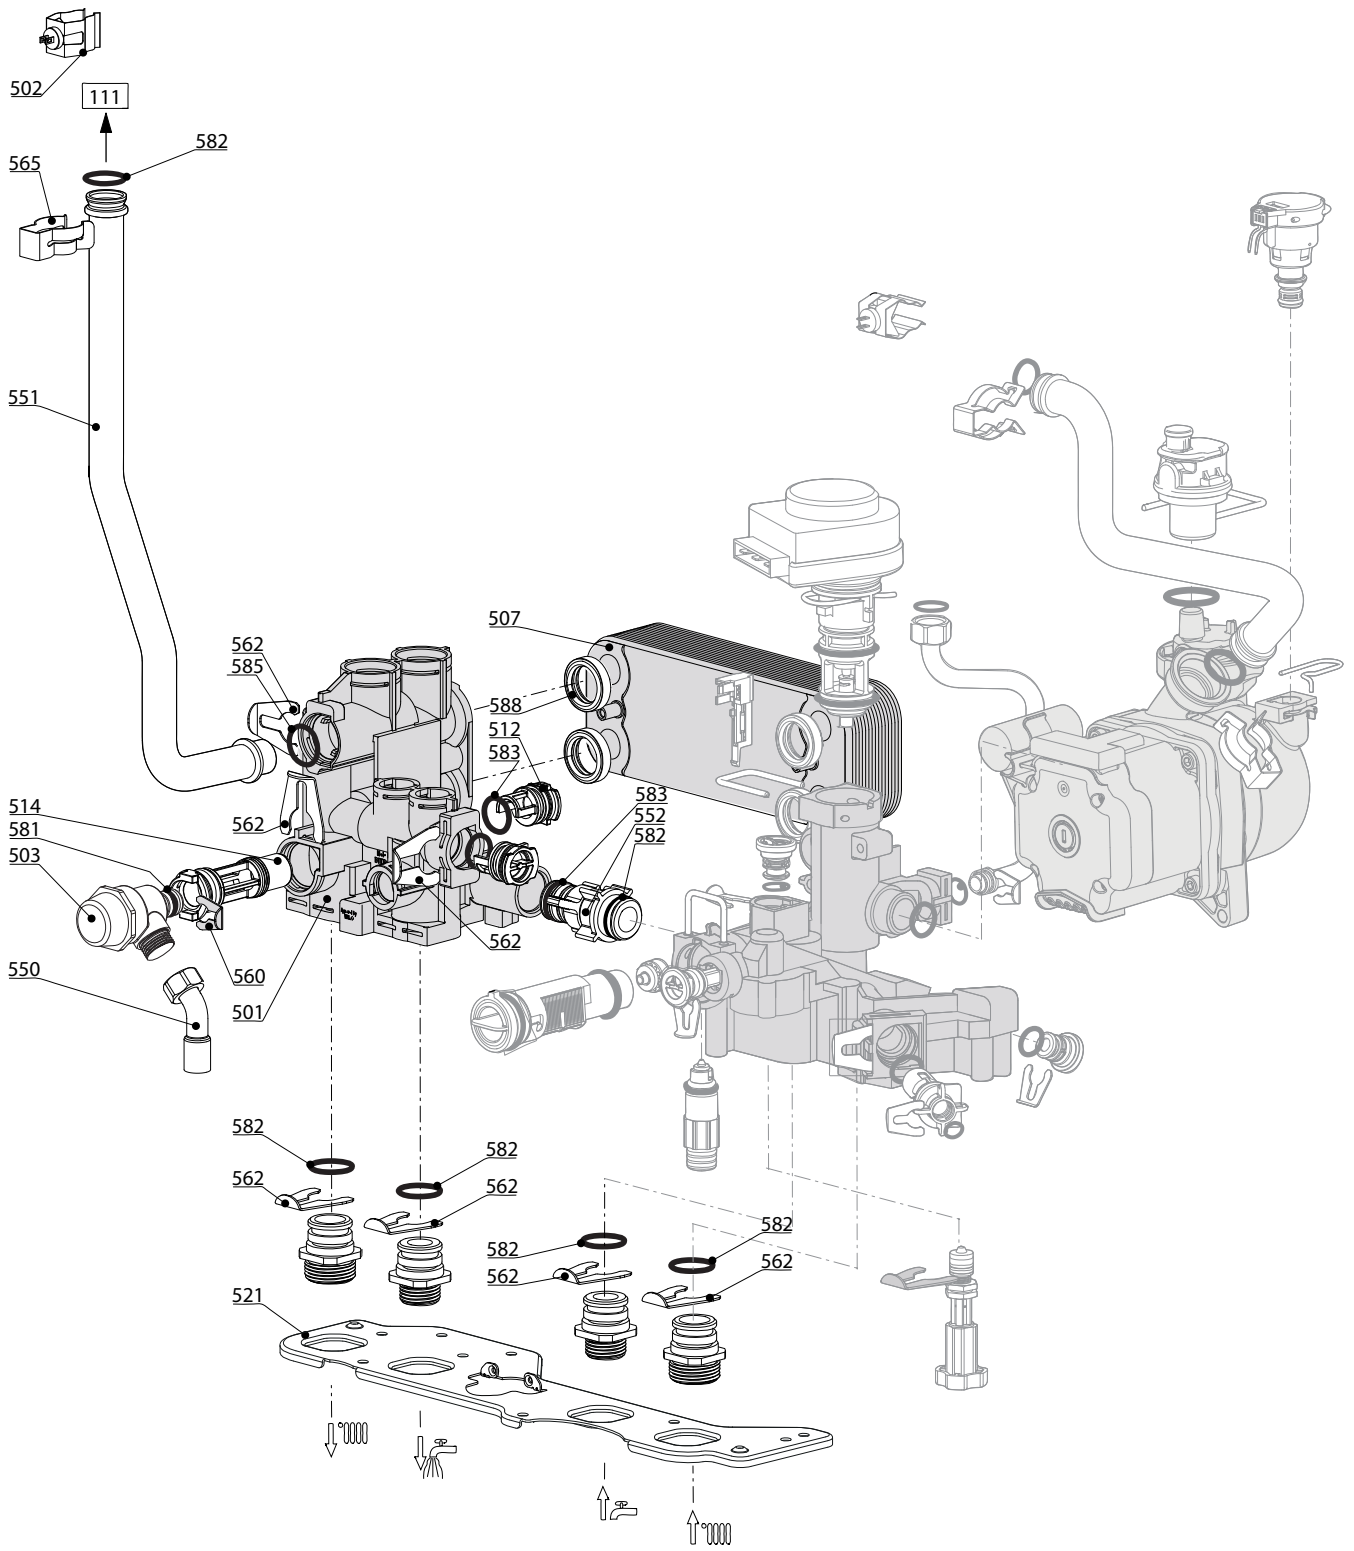

Col	Reference	Model type	Begin	End
-----	-----------	------------	-------	-----

800

900

5000

5001

- Gas conv. LPG G30/G31
- Transf. gaz GPL G30/G31
- Trasf. gas GPL G30/G31
- Trasf. gas GLP G30/G31
- Flussiggas Umstellset
- F-gas G30/G31
- Ombouwset
- LPG G30/G31

### SERIAL NUMBER

<b>10 Characters :</b>	04 05 125 011	Sequential number
		Manufacturing day
		Year of manufacture
<b>11 Characters :</b>	1 95 065004 - 31	Technical number of the appliance
Month of manufacture :		Sequential number
from 1 to 9 → Jan. to Sep.,		Year of manufacture
O → Oct., N → Nov.,		
D → Dec.		
<b>19 Characters :</b>	08 05 0013199 900640031	Product reference
Year of manufacture		Sequential number
Month of manufacture		
<b>20 Characters :</b>	3675007 XX 2 07 070 00315	Sequential number
Product reference		Manufacturing day
Millenium of manufacture		Year of manufacture
<b>21 Characters :</b>	3675007 XX 07 070 0000315	Sequential number
Product reference		Manufacturing day
Year of manufacture		