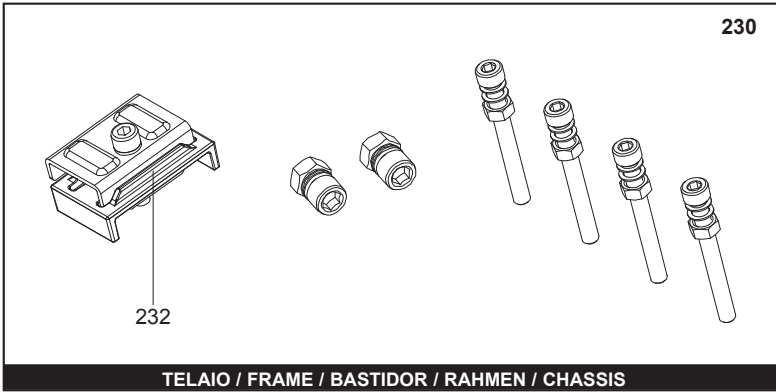

T - SET

TELAIO / FRAME / BASTIDOR / RAHMEN / CHASSIS