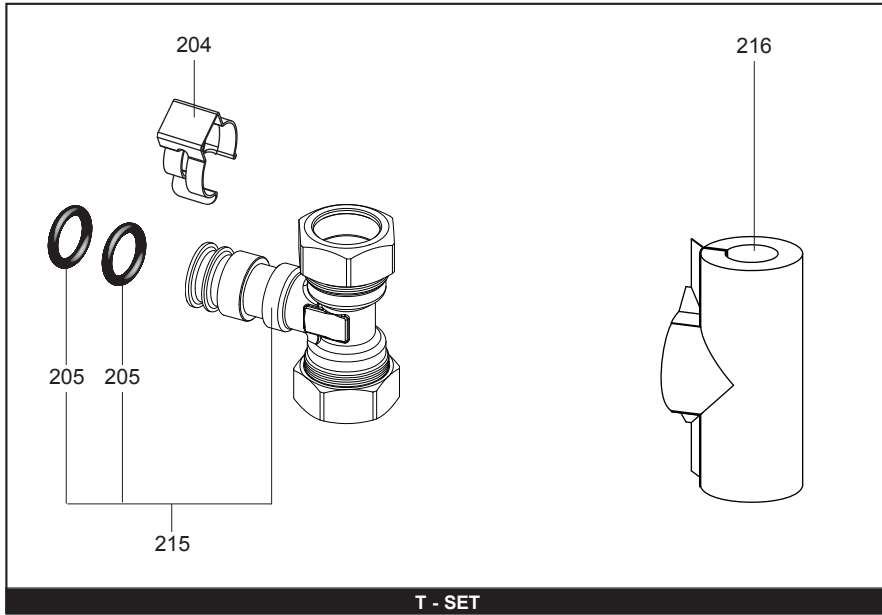

ARISTON

Chaffoteaux

SPARE PARTS EXPLODED VIEW SOLARSYSTEM

Model

XP 2.5

R8216610-04 - 28/08/2015

XP 2.5

Solar system

| Col | Reference | Model type | Begin | End |
|-----|-----------|------------|-------|-----|
|-----|-----------|------------|-------|-----|

T - SET

TELAIO / FRAME / BASTIDOR / RAHMEN / CHASSIS