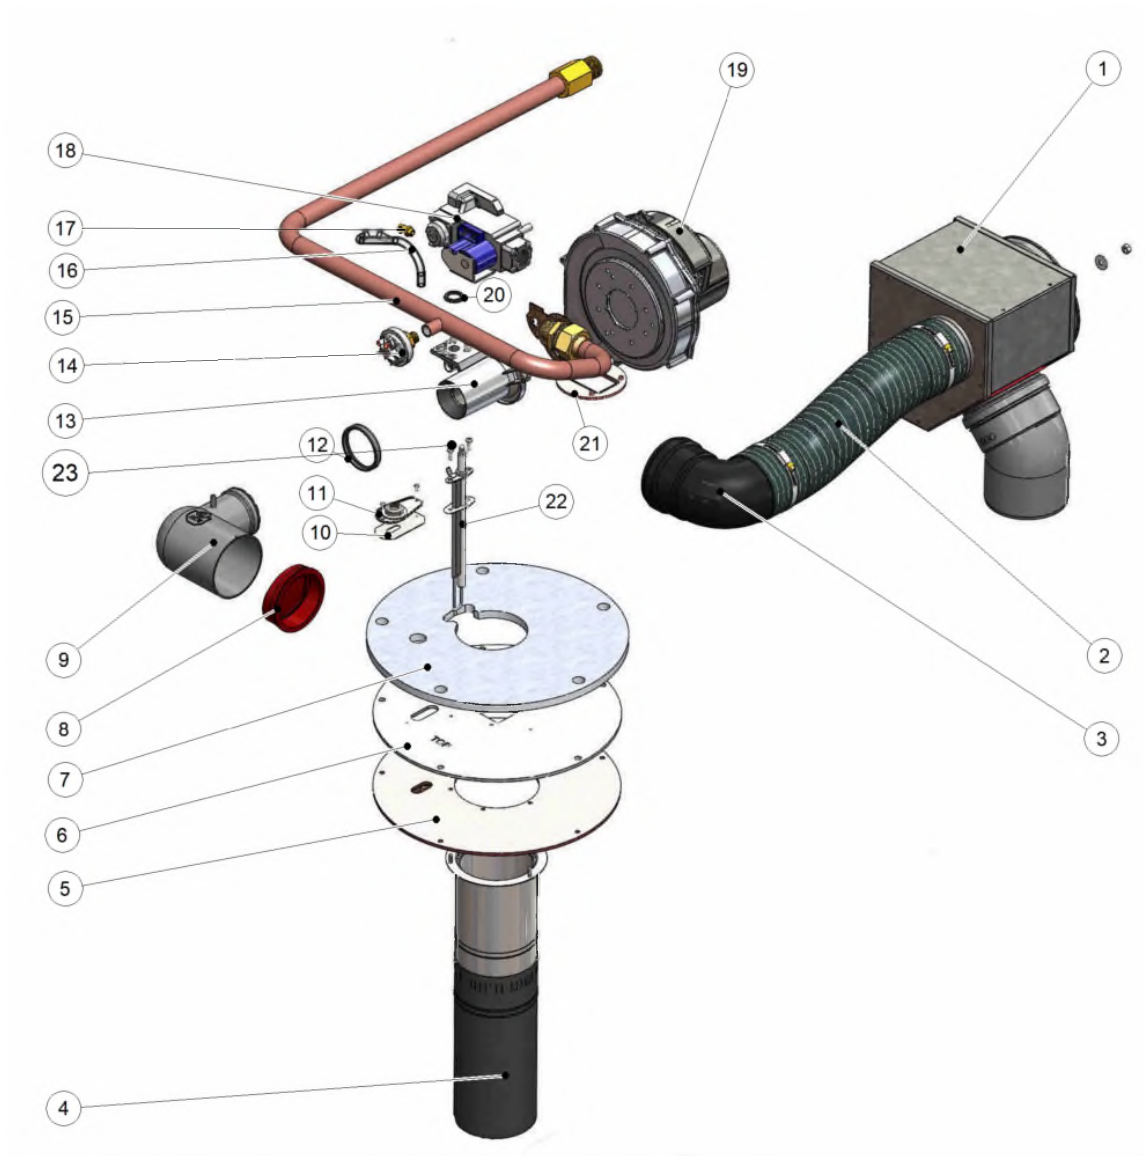

Burner WM70-85

Burner WM70-85

Code	Code GA	Quant.	Photo	Description	De --- A ---	Remarque
1	507F4344	786056	1	Adapt.ventouse HMTC grand V15	01-01-16-	
2	537D6513	786360	1	Flexible Masterflex D80 L350	01-01-16-	
3	537D6352	786269	1		01-01-16-	
4	537DZ019	786448	1	Rampe NIT NIT 98x372	01-01-16-	
5	A1005074	787431	1	Isol.brûleur HM BO TC V15	16-08-18-	Prev: A1002431
6	507F4362	786067	1		01-01-16-	
7	51700144	785014	1	Isol. sup. brûleur HMTC grand V15	01-01-16-	
8	557A9000	786728	1	Clapet anti-retour prise d'air DN80	01-01-16-	
9	537D6511	786358	1	Coude réduc. 80- >50 HMTC V15	01-01-16-	
10	557A0149	786623	1	Joint regard flamme monobl(68x32x2 GPE)	01-01-16-	
11	507F4283	786028	1	Kit regard flamme monobloc	01-01-16-	
12	557A0198	786651	1	Joint à lèvres DN50 santoprene gris	01-01-16-	
13	537D4028	786129	1	Venturi VF051	01-01-16-	
14	537DC000	786426	1	Pressostat gaz Prest.-HMTC	01-01-16-	
15	507F4137	785972	1		01-01-16-	
16	49437026	784906	1	Flexible silicone 5x9	01-01-16-	
17	53437039	785089	1	Prise de pression D:8,5 M5	01-01-16-	
18	537D4009	786121	1	Vanne gaz VK4115V1014	01-01-16-	
19	537D3052	786112	1	Ventil.RG148- 3633 P75 V14	01-01-16-	
20	557A0098	786597	1	Joint vanne gaz-venturi	01-01-16-