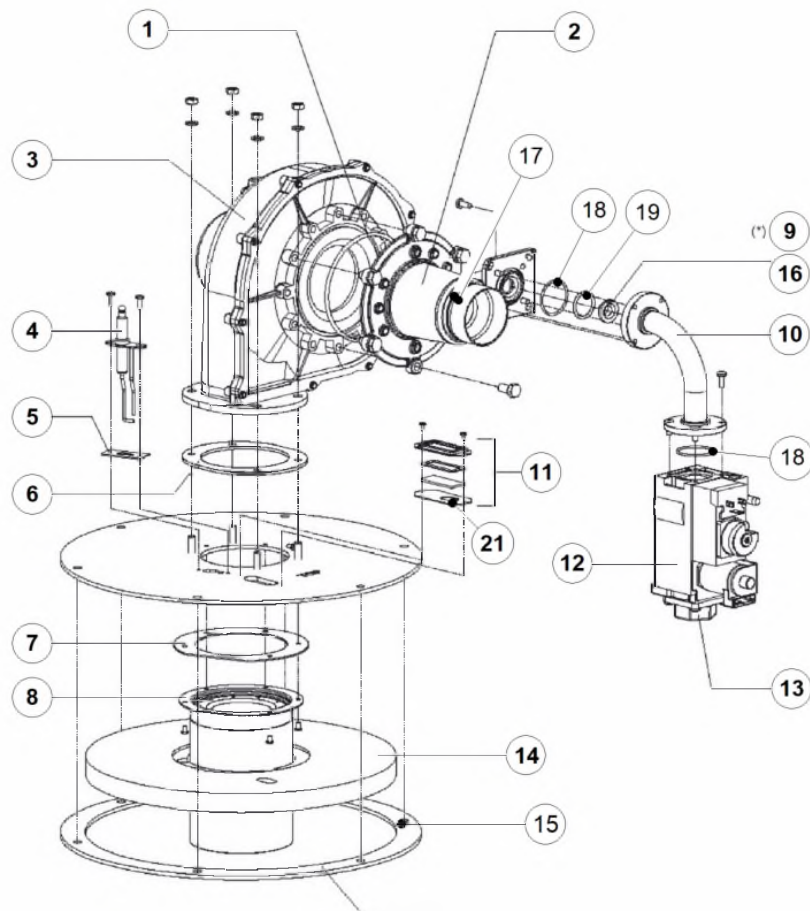

## Burner Prestige 120 MK1

| ☰  | Code     | Code GA | Quant. | Photo | Description                               | De --- A --- | Remarque   |
|----|----------|---------|--------|-------|---|--------------|--|
| 0  | 10800288 | 784460  | 1      |       | Kit électrode Prest.MK2 + vis+joint       |              |  |
| 1  | 557A0045 | 786579  | 1      |       | O-ring 110x3.5 HM201                      |              |  |
| 2  | 537D4047 | 786137  | 1      |       | Venturi VMS                               |              |  |
| 3  | 537D3045 | 786106  | 1      |       | Ventil.RG175- 2000- 3633- 010205 P120 Mk2 |              |  |
| 4  | 537DZ023 |         | 1      |       | électrode Prest.-> 537dz033               |              |  |
| 5  | 557a0095 | 786595  | 1      |       | Joint électrode Prest.MK3                 |              |  |
| 6  | 557A0085 | 786590  | 1      |       | Joint ventilateur RG175 (100-120kW)       |              |  |
| 7  | A1002410 | 786965  | 1      |       | Joint.rampe P42>75 155>250 V14            |              | Prev: 557a0065-557A0154                              |
| 8  | 537DZ027 | 786453  | 1      |       | Rampe NIT Prest.50-75 D:98                | -01-10-07    |  |
| 9  | 537D4050 | 786139  | 1      |       | Opercule 10,7mm (VMS P120)                |              |  |
| 10 | 507F4142 | 785975  | 1      |       | Coude acier vanne gaz Prest.120           |              |  |
| 11 | 507F4283 | 786028  | 1      |       | Kit regard flamme monobloc                | 01-08-13-    | Prev: 507F4164                                       |
| 12 | 537D4046 | 786136  | 1      |       | Vanne gaz VR8615VB1010U                   |              |  |
| 13 | 537D4048 |         | 1      |       | Bride droite 3/4' vanne gaz Prest.120     |              |  |
| 14 | 51700068 | 784985  | 1      |       | Isolation brûleur P120 rampe D98          | 24-09-18-    | Prev: A1003353 51700068-51700127 & 557a0084 557a0178 |
| 15 | 557A0178 | 786640  | 1      |       | Joint plaque brûleur P120 - GPE           | 24-09-18-    |  |
| 16 | 537D4049 | 786138  | 1      |       | Opercule 7,2mm (VMS P120)                 |              |  |
| 17 | 557a0096 | 786596  | 2      |       | O-ring 53,7x1,78 NBR                      |              |  |
| 18 | 557a0092 | 786594  | 2      |       | O-ring 33x2 vanne gaz P120-399            |              |  |
| 19 | 557A0103 | 786599  | 1      |       | O-ring 23,47x2,62 (opercule P120)         |              |  |